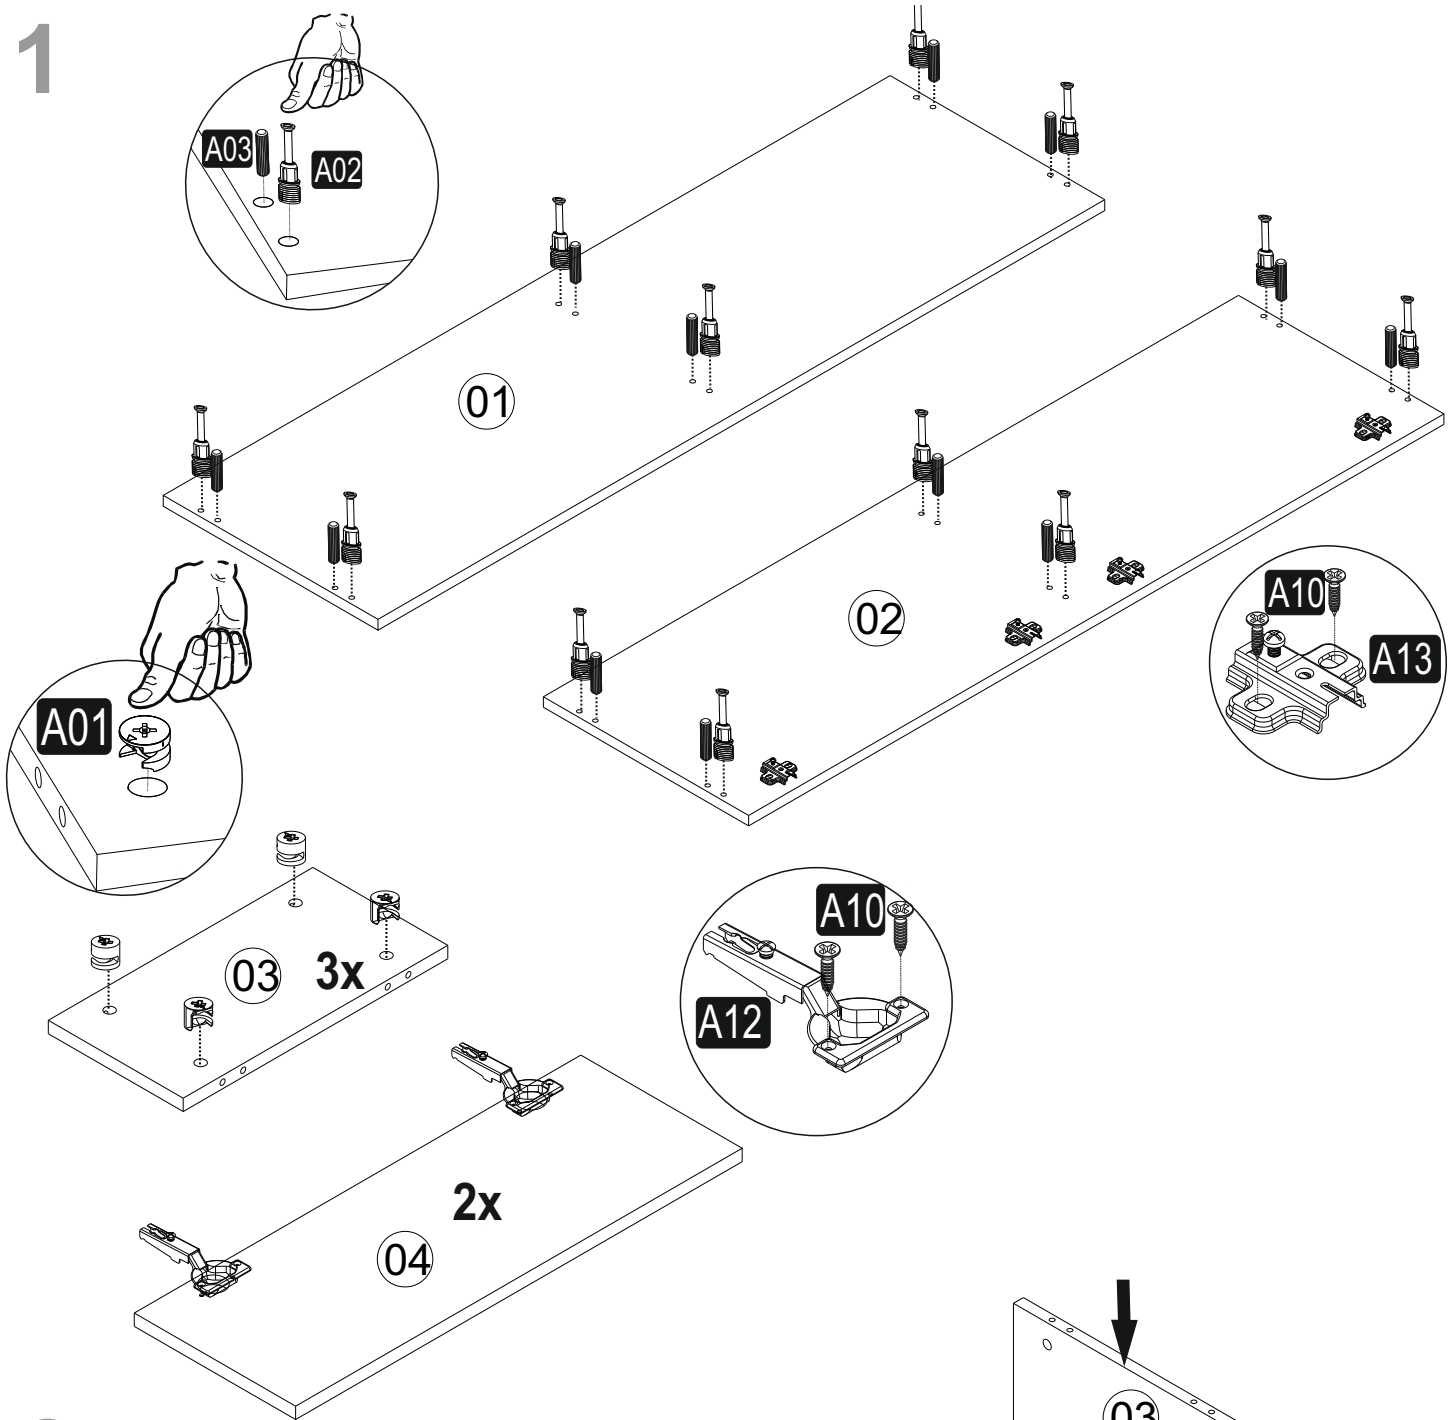

**GP042-0228,1**

The necessary tools (not included)

## ACCESSORY LIST

<b>A01</b>  <b>12x</b>	<b>A02</b>  <b>12x</b>	<b>A03</b>  <b>12x</b>	<b>F54</b>  DKR-355 H512*390*40 <b>1x</b>	<b>A28</b>  <b>31x</b>
<b>A13</b> MA  <b>4x</b>	<b>A12</b> DM  <b>4x</b>	<b>A04</b>  <b>A 12x</b>	<b>A10</b> 3,5x18 YHB  <b>18x</b>	<b>C36</b> M6X30  <b>10x</b>
<b>A17</b> 4mm  <b>1x</b>	<b>A41</b>  <b>1x</b>	<b>D41</b> 5x70 YHB  <b>1x</b>	<b>D69</b> Ø8  <b>1x</b>	

## GENERAL VIEW

1

2

3

4

5

A= to connect the hinge to the door  
 B= to arrange the door

arrows to show the directions for arrangement of doors.

6

7

8

PART-1

PART-2

PART-3

PART-4

9