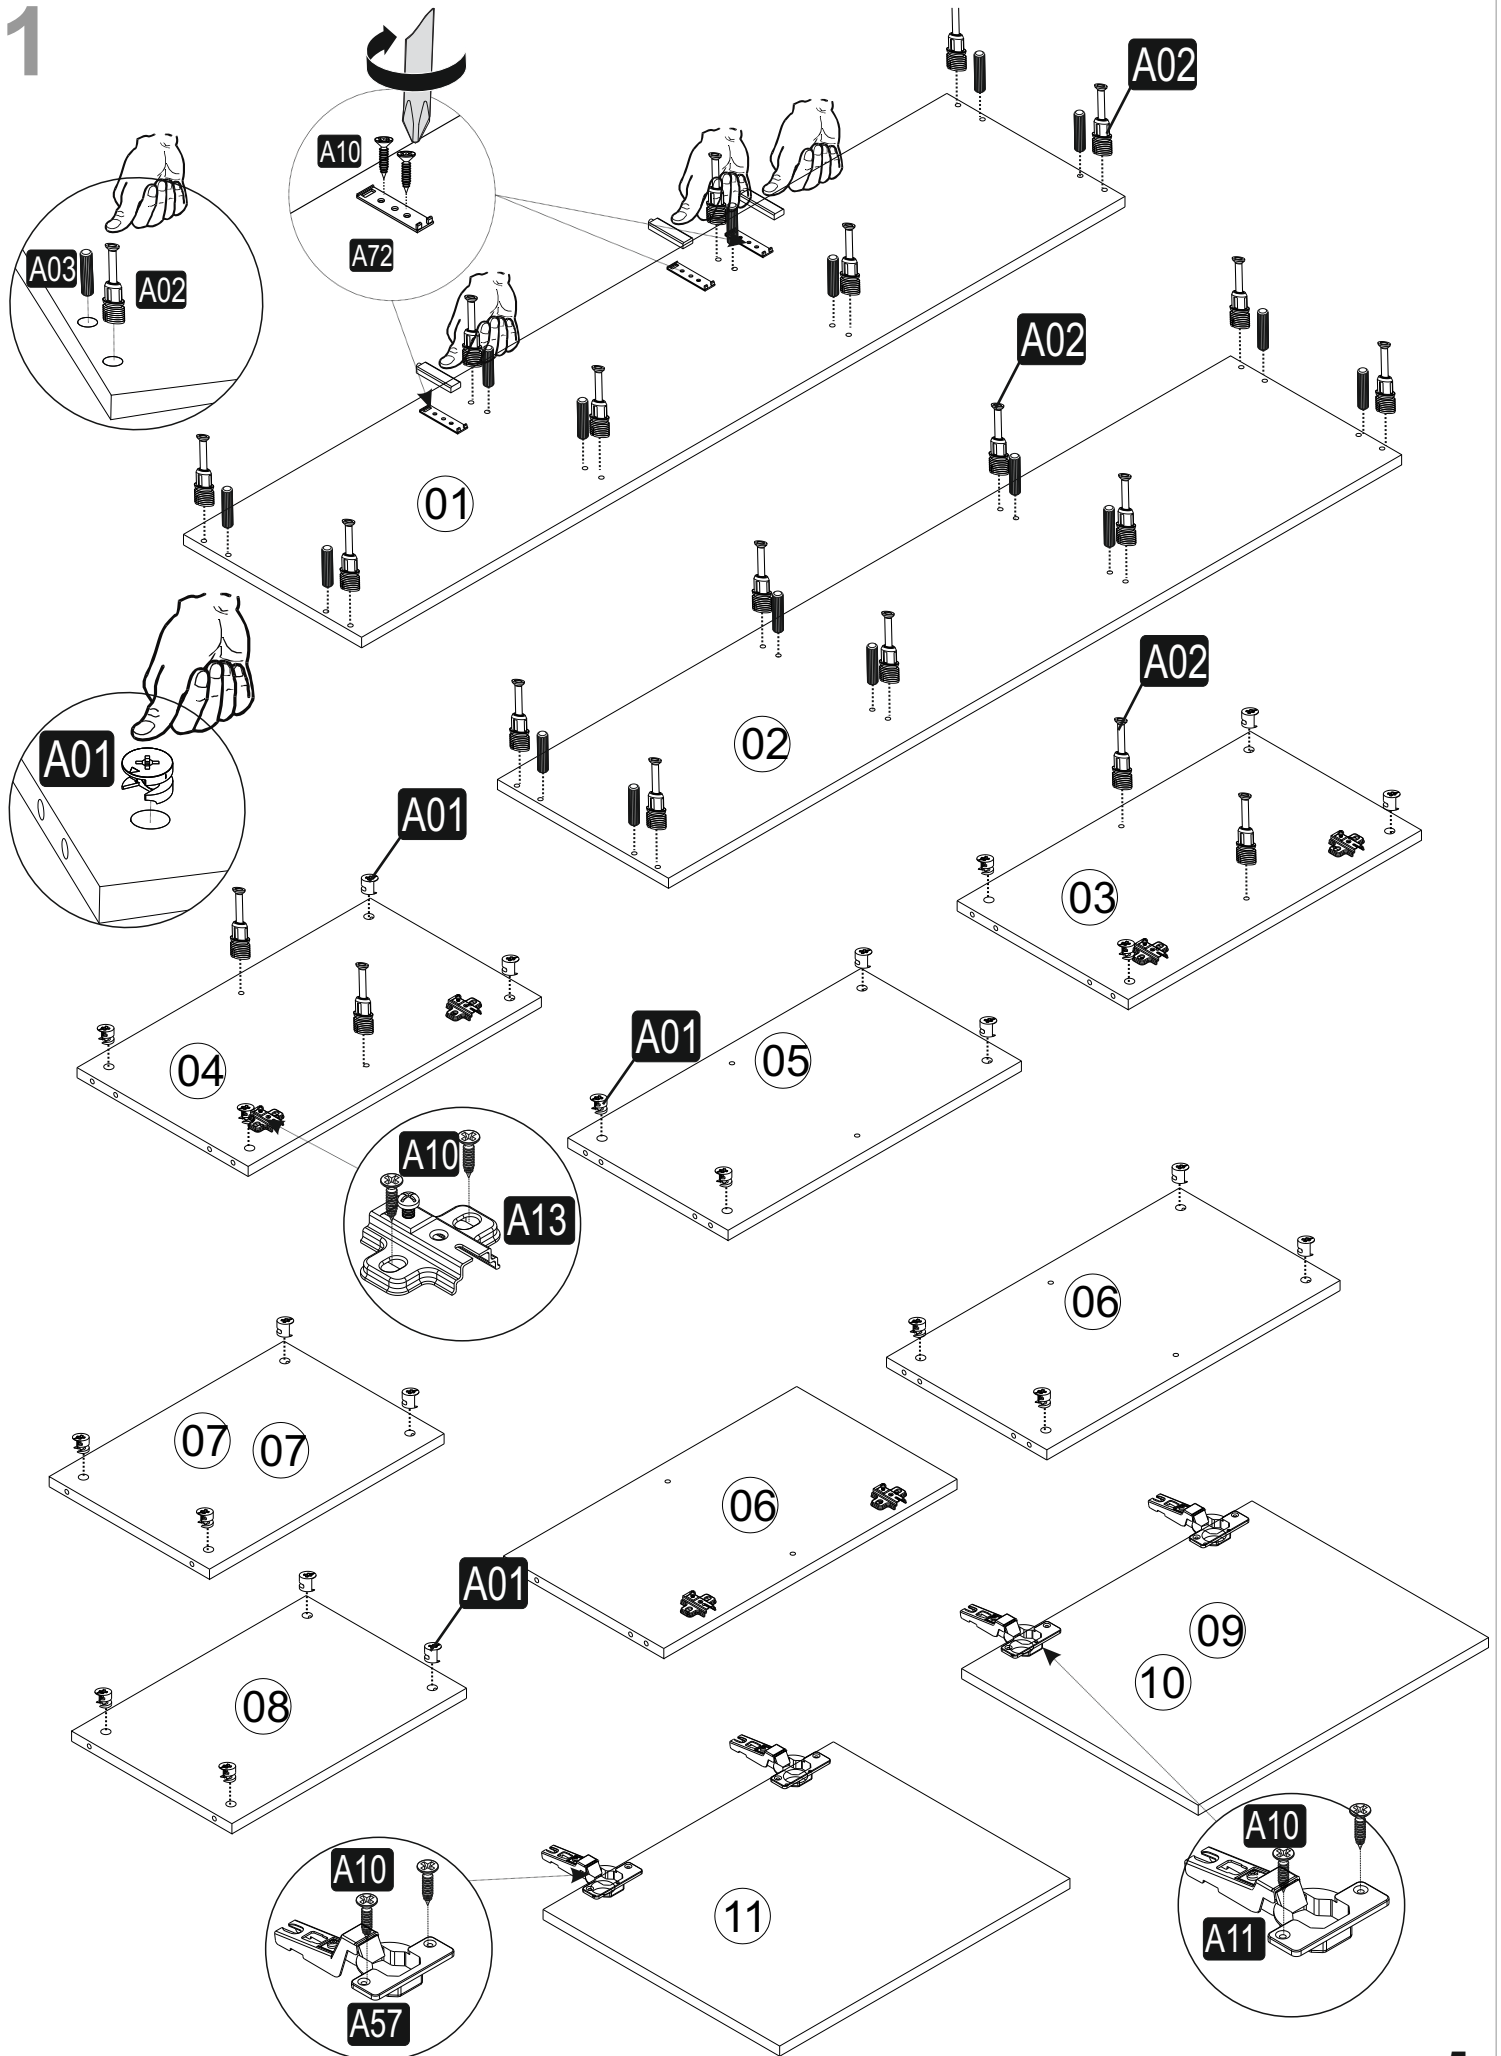

GP042-0225,1

The necessary tools (not included)

ACCESSORY LIST

A01  28x	A02  20x	A03  16x	A28  70x	A73  3x
C67  1x	C68  1x	C69  1x	A13  6x	A11  4x
A57  2x	A06  4x	A38  3,5x35 14x	A10  3,5x18 30x	E94  M6x10 8x
A04  A 28x	GENERAL VIEW			

7,

1

2

3

4

5

6

7

A= to connect the hinge to the door
 B= to arrange the door

arrows to show the directions for arrangement of doors.

A= to connect the hinge to the door
 B= to arrange the door

arrows to show the directions for arrangement of doors.