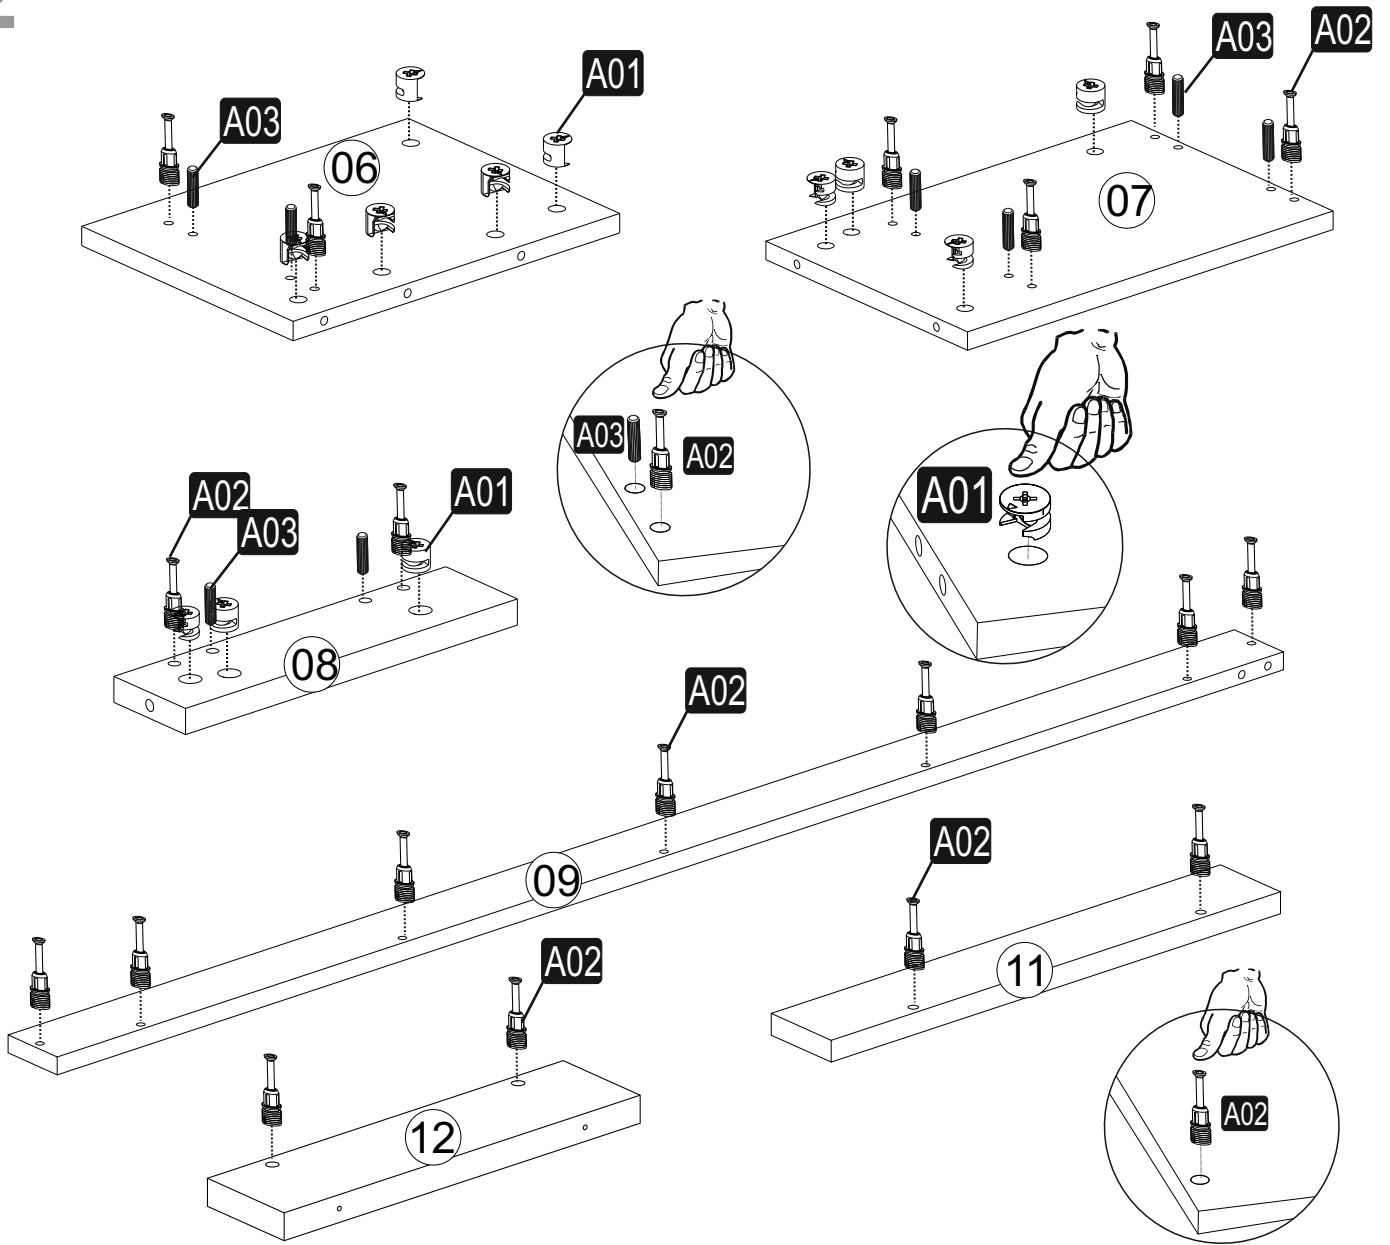

GP042-0187,2

The necessary tools (not included)

ACCESSORY LIST

A01 31x	A02 27x	A03 18x	A13 MA 3x	A11 SPM 3x
A10 3,5x18 24x	A09 4x50 2x	A44 2x	A04 A 10x D 21x	A16 A 2x
D69 Ø8 6x	D41 5x70 6x	A41 6x	A28 28x	

GENERAL VIEW

1

2

3

4

5

6

7

8

9

10

11

12

13

14

A= to connect the hinge to the door
B= to arrange the door

arrows to show the directions for arrangement of doors.

15

PART-1

PART-2

PART-3

PART-4