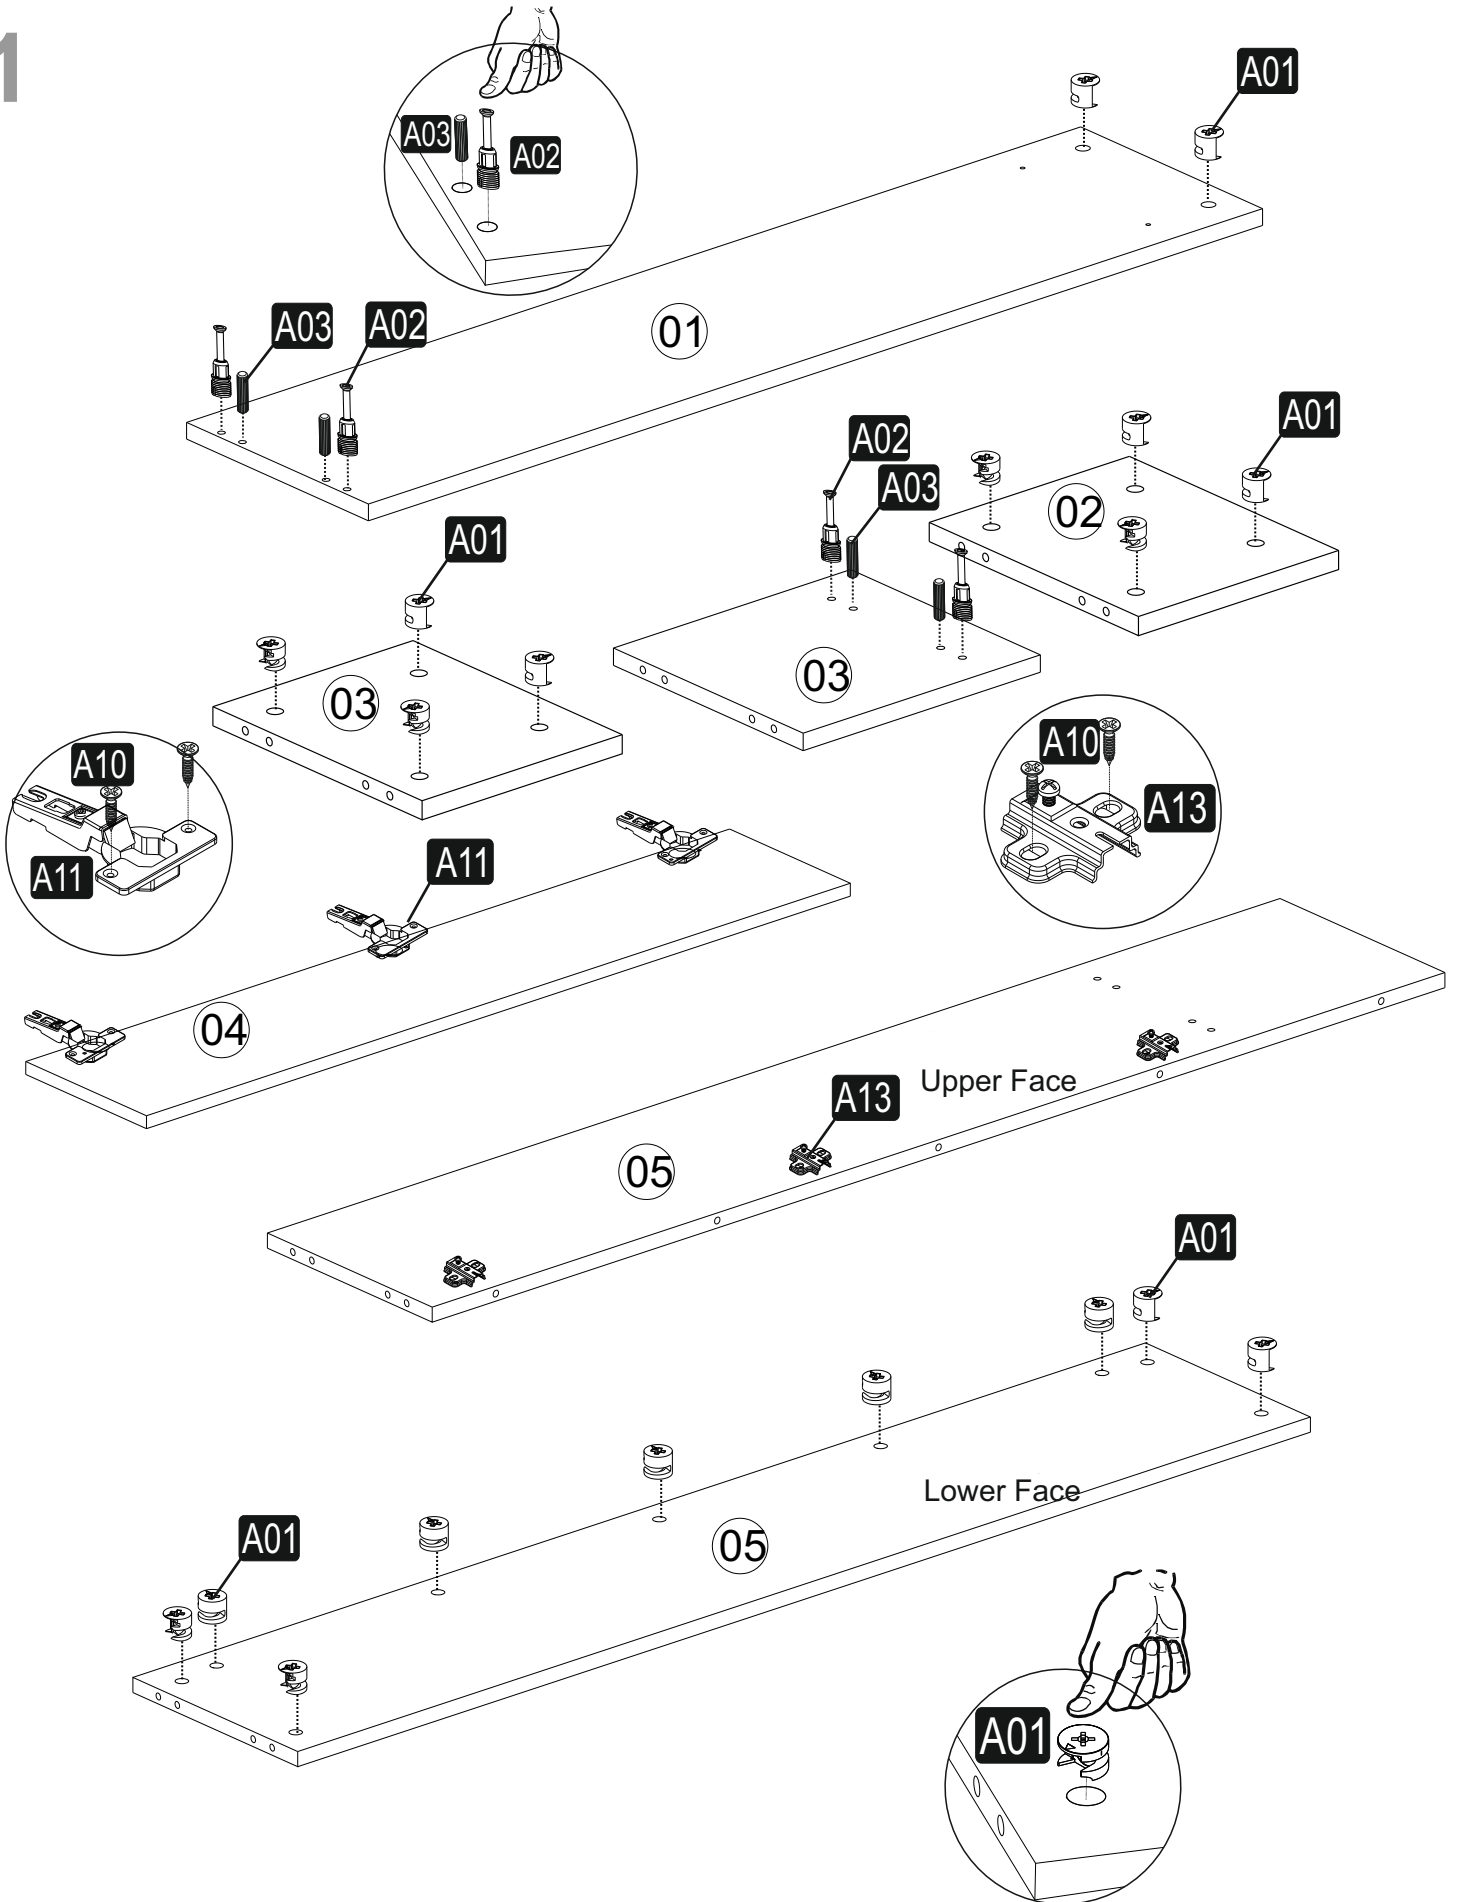

GP042-0187,2

The necessary tools (not included)

ACCESSORY LIST

A01 31x	A02 27x	A03 18x	A13 MA 3x	A11 SPM 3x
A10 3,5x18 24x	A09 4x50 2x	A44 2x	A04 A 10x D 21x	A16 A 2x
D69 Ø8 6x	D41 5x70 6x	A41 6x	A28 28x	

GENERAL VIEW

1

2

3

4

5

6

7

8

9

10

11

12

13

14

A= to connect the hinge to the door
B= to arrange the door

arrows to show the directions for arrangement of doors.

15

PART-1

PART-2

PART-3

PART-4