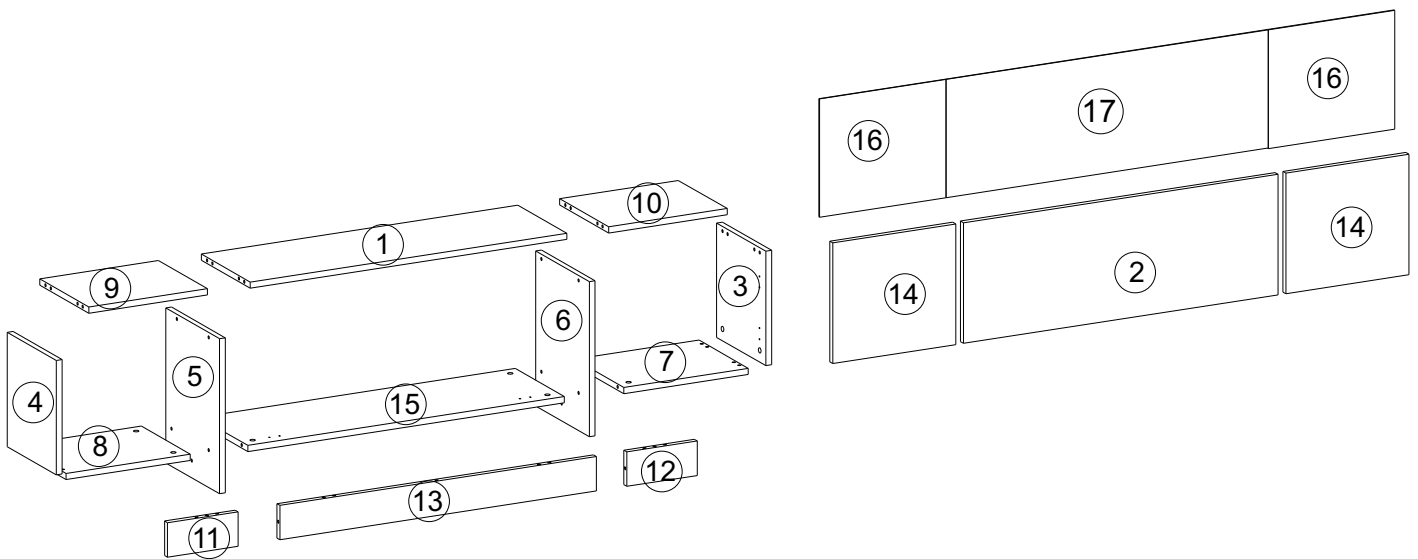

GP042-0185,1

The necessary tools (not included)

ACCESSORY LIST

A01  35x	A02  15x	A03  12x	A04  A31x D 4x	A06  10x
A12  6x	A13  6x	A28  36x	A37  1x	A45 3,5x20  28x

GENERAL VIEW

1

3

4

5

6

7

9

10

A= to connect the hinge to the door
B= to arrange the door

arrows to show the directions for arrangement of doors.