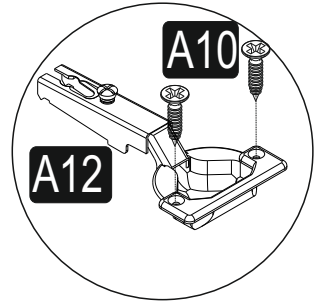

GP042-0185,1

The necessary tools (not included)

ACCESSORY LIST

A01  35x	A02  15x	A03  12x	A04  A31x D 4x	A06  10x
A12  6x	A13  6x	A28  36x	A37  1x	A45 3,5x20  28x

GENERAL VIEW

1

3

4

5

6

7

9

10

A= to connect the hinge to the door
B= to arrange the door

arrows to show the directions for arrangement of doors.