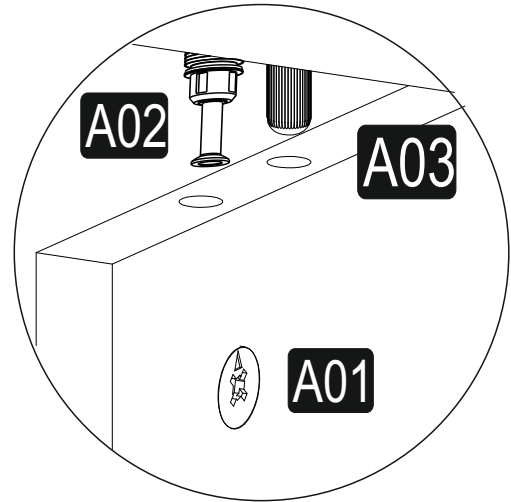

GP042-0185,1

The necessary tools (not included)

ACCESSORY LIST

A01  35x	A02  15x	A03  12x	A04  A31x D 4x	A06  10x
A12  6x	A13  6x	A28  36x	A37  1x	A45 3,5x20  28x

GENERAL VIEW

1

3

4

5

6

7

9

10

A= to connect the hinge to the door
B= to arrange the door

arrows to show the directions for arrangement of doors.