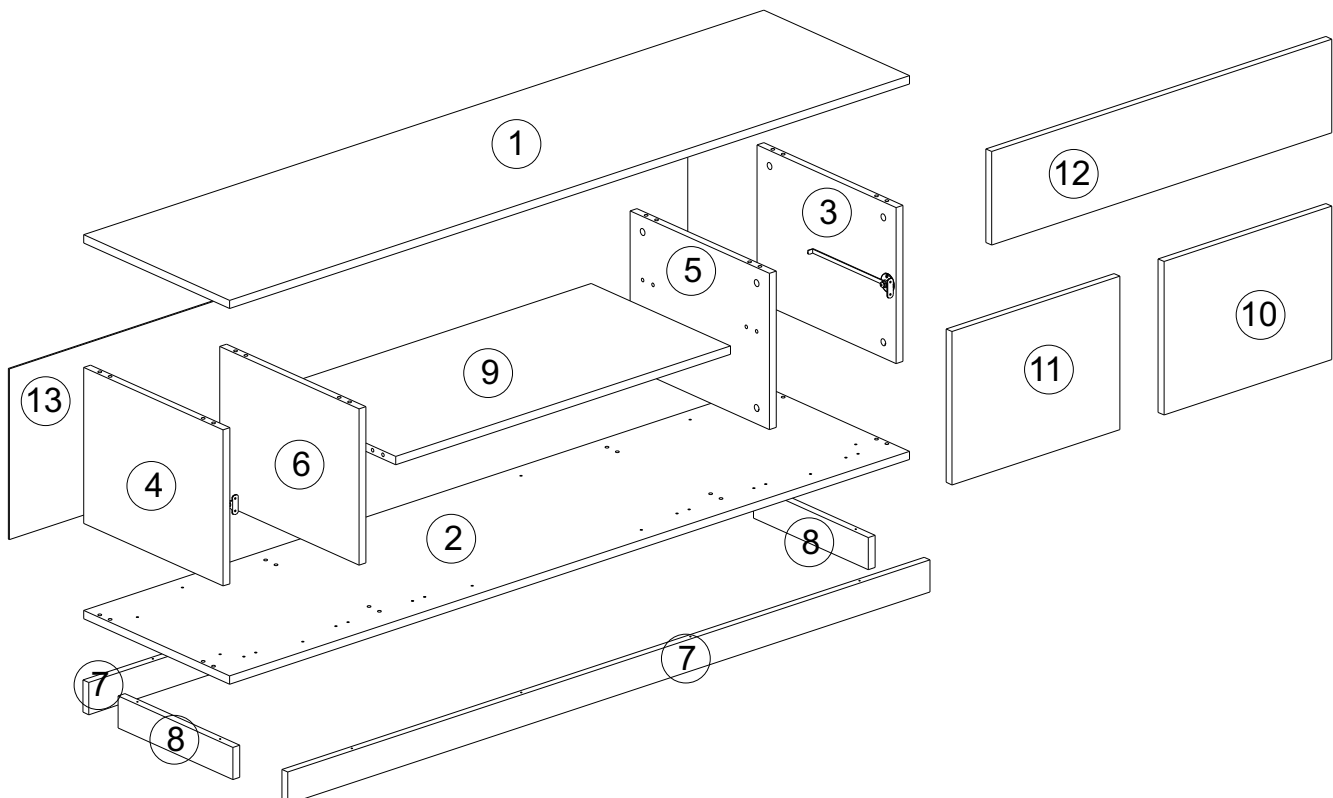

**GP042-0184,1**

The necessary tools (not included)

## ACCESSORY LIST

<b>A01</b>  <b>24x</b>	<b>A02</b>  <b>24x</b>	<b>A03</b>  <b>20x</b>	<b>A09</b> 4x50 YHB  <b>12x</b>	<b>A10</b> 3,5x18 YHB  <b>38x</b>
<b>A11</b> SPM  <b>6x</b>	<b>A13</b> MA  <b>6x</b>	<b>A73</b>  <b>3x</b>	<b>A19</b>  <b>2x</b>	<b>A28</b>  <b>42x</b>
<b>A04</b>  <b>A 24x</b>	<b>A16</b>  <b>A 12x</b>			

## GENERAL VIEW

A= to connect the hinge to the door  
 B= to arrange the door

arrows to show the directions for arrangement of doors.