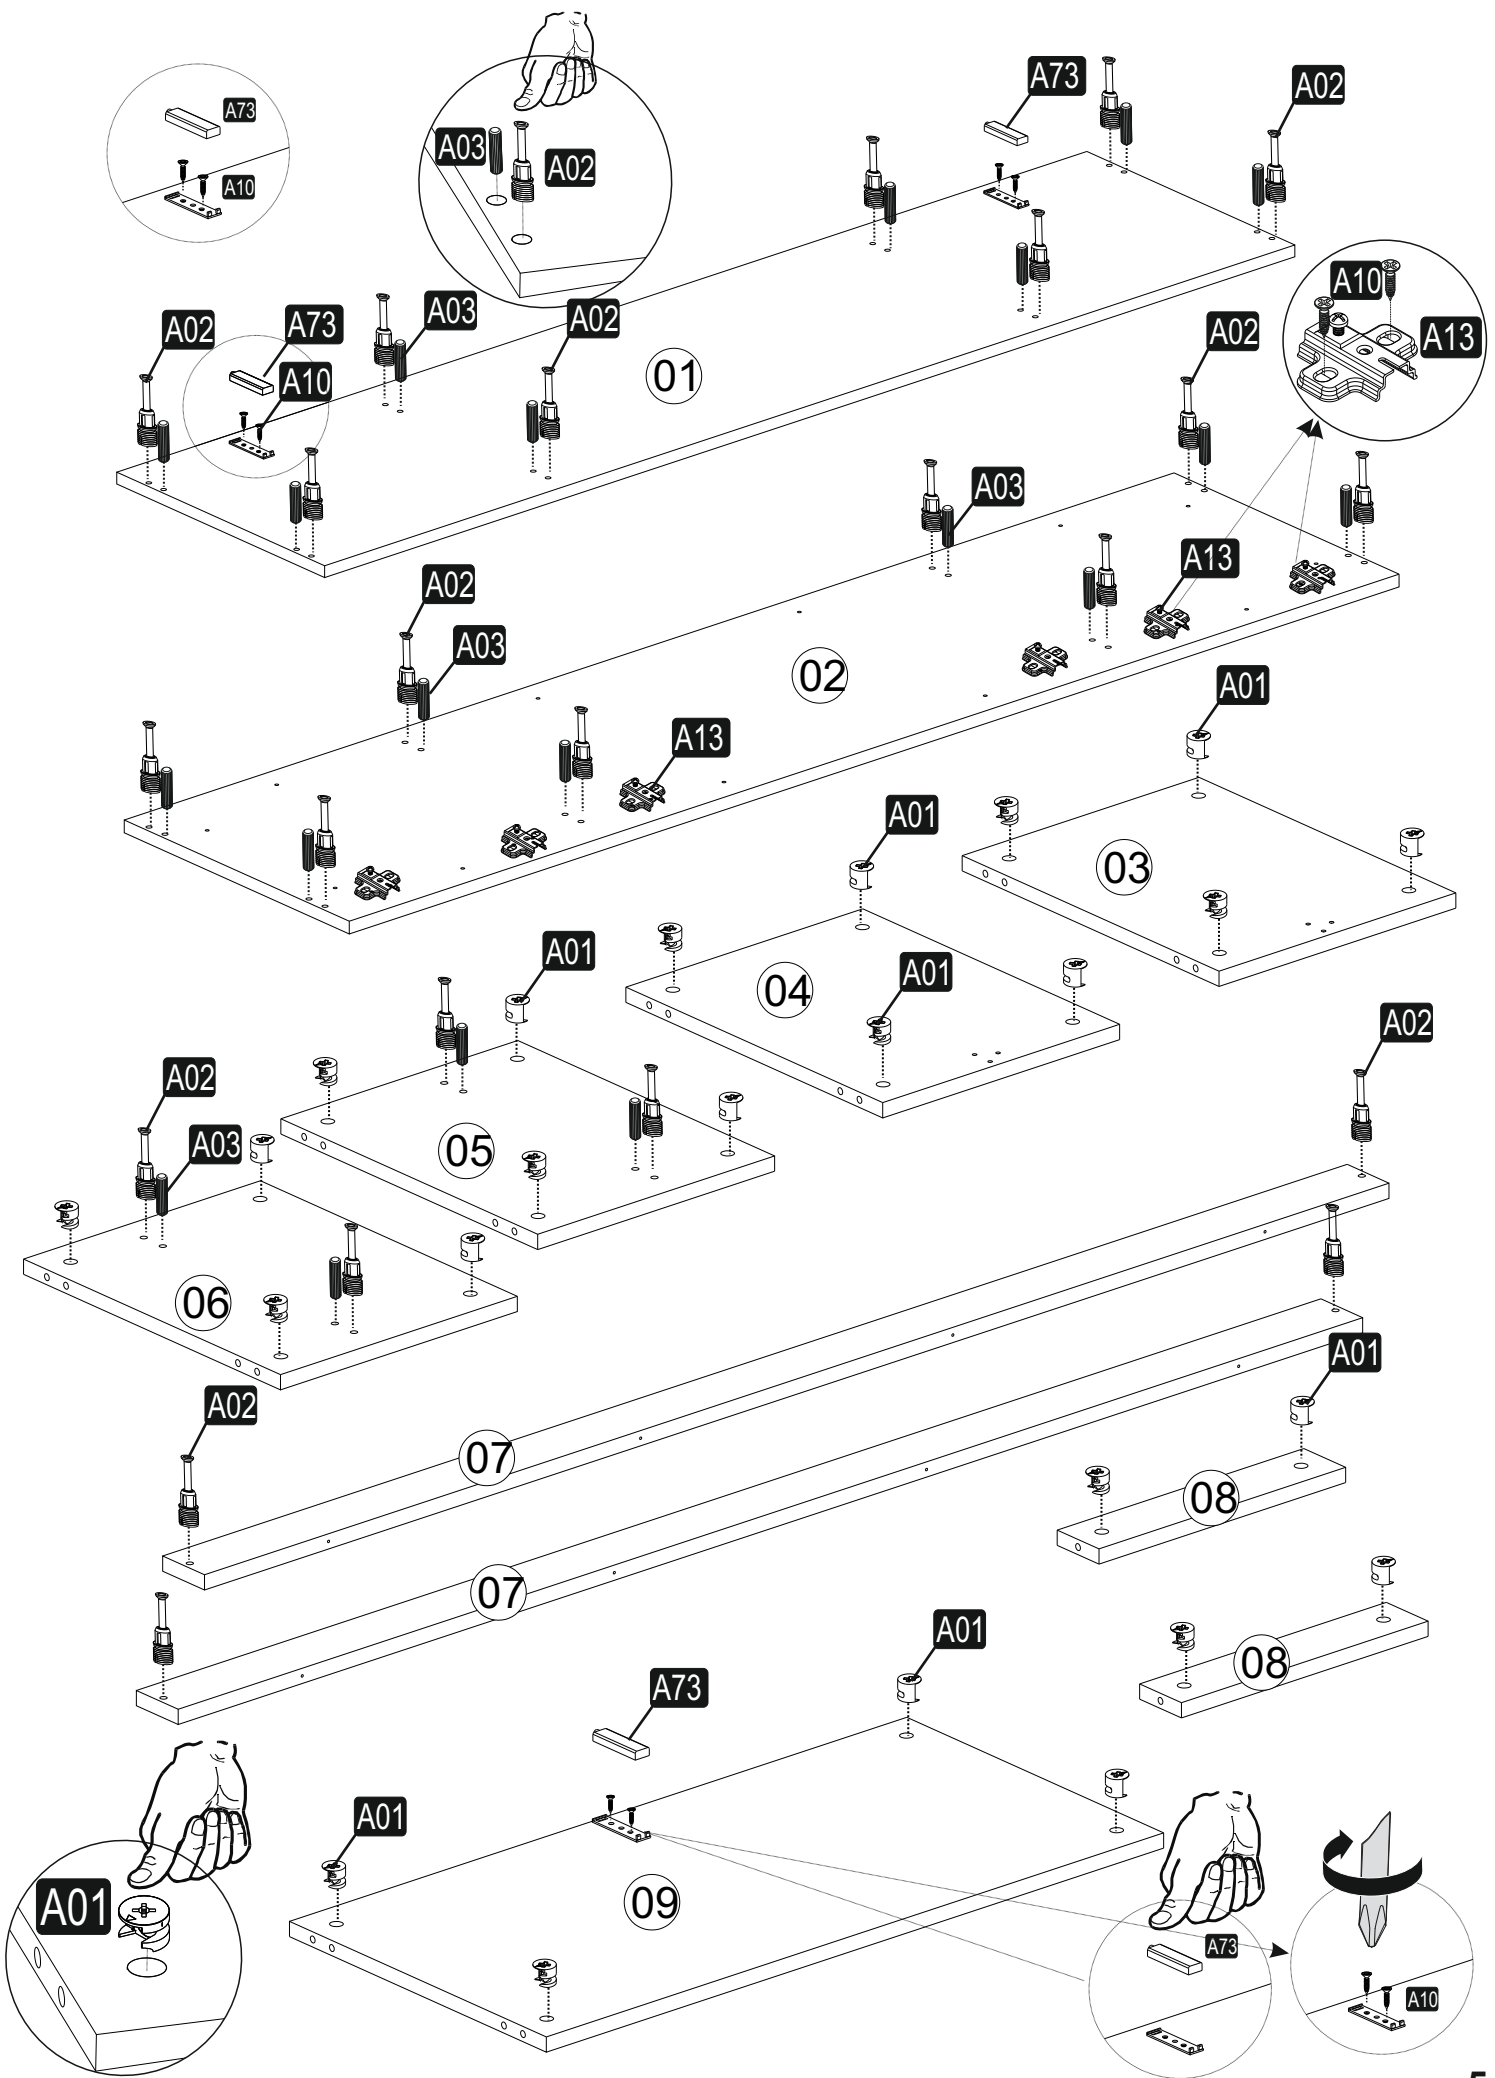

**GP042-0184,1**

The necessary tools (not included)

## ACCESSORY LIST

<b>A01</b>  <b>24x</b>	<b>A02</b>  <b>24x</b>	<b>A03</b>  <b>20x</b>	<b>A09</b> 4x50 YHB  <b>12x</b>	<b>A10</b> 3,5x18 YHB  <b>38x</b>
<b>A11</b> SPM  <b>6x</b>	<b>A13</b> MA  <b>6x</b>	<b>A73</b>  <b>3x</b>	<b>A19</b>  <b>2x</b>	<b>A28</b>  <b>42x</b>
<b>A04</b>  <b>A 24x</b>	<b>A16</b>  <b>A 12x</b>			

## GENERAL VIEW

A= to connect the hinge to the door  
 B= to arrange the door

arrows to show the directions for arrangement of doors.