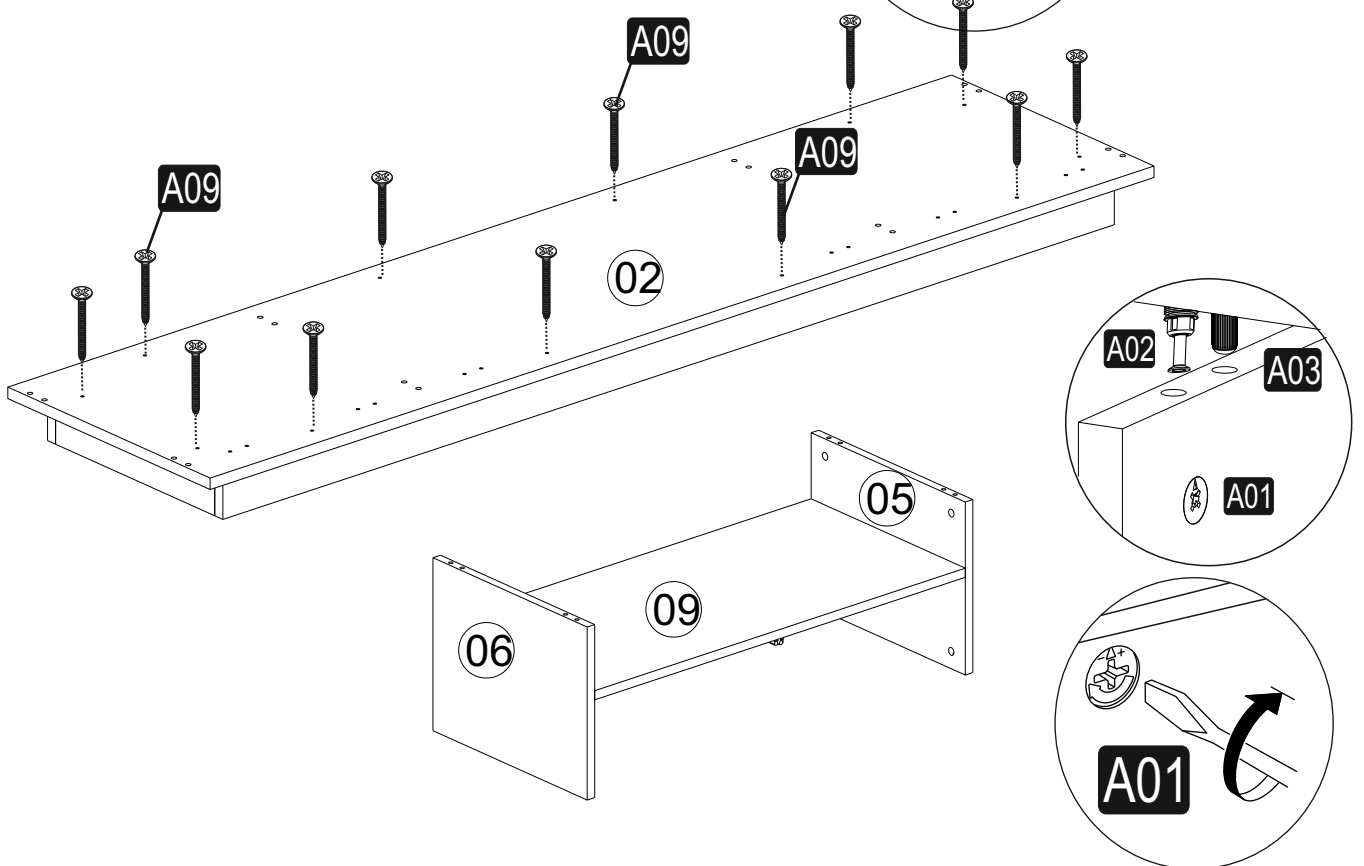

**GP042-0184,1**

The necessary tools (not included)

## ACCESSORY LIST

<b>A01</b>  <b>24x</b>	<b>A02</b>  <b>24x</b>	<b>A03</b>  <b>20x</b>	<b>A09</b> 4x50 YHB  <b>12x</b>	<b>A10</b> 3,5x18 YHB  <b>38x</b>
<b>A11</b> SPM  <b>6x</b>	<b>A13</b> MA  <b>6x</b>	<b>A73</b>  <b>3x</b>	<b>A19</b>  <b>2x</b>	<b>A28</b>  <b>42x</b>
<b>A04</b>  <b>A 24x</b>	<b>A16</b>  <b>A 12x</b>			

## GENERAL VIEW

A= to connect the hinge to the door  
 B= to arrange the door

arrows to show the directions for arrangement of doors.