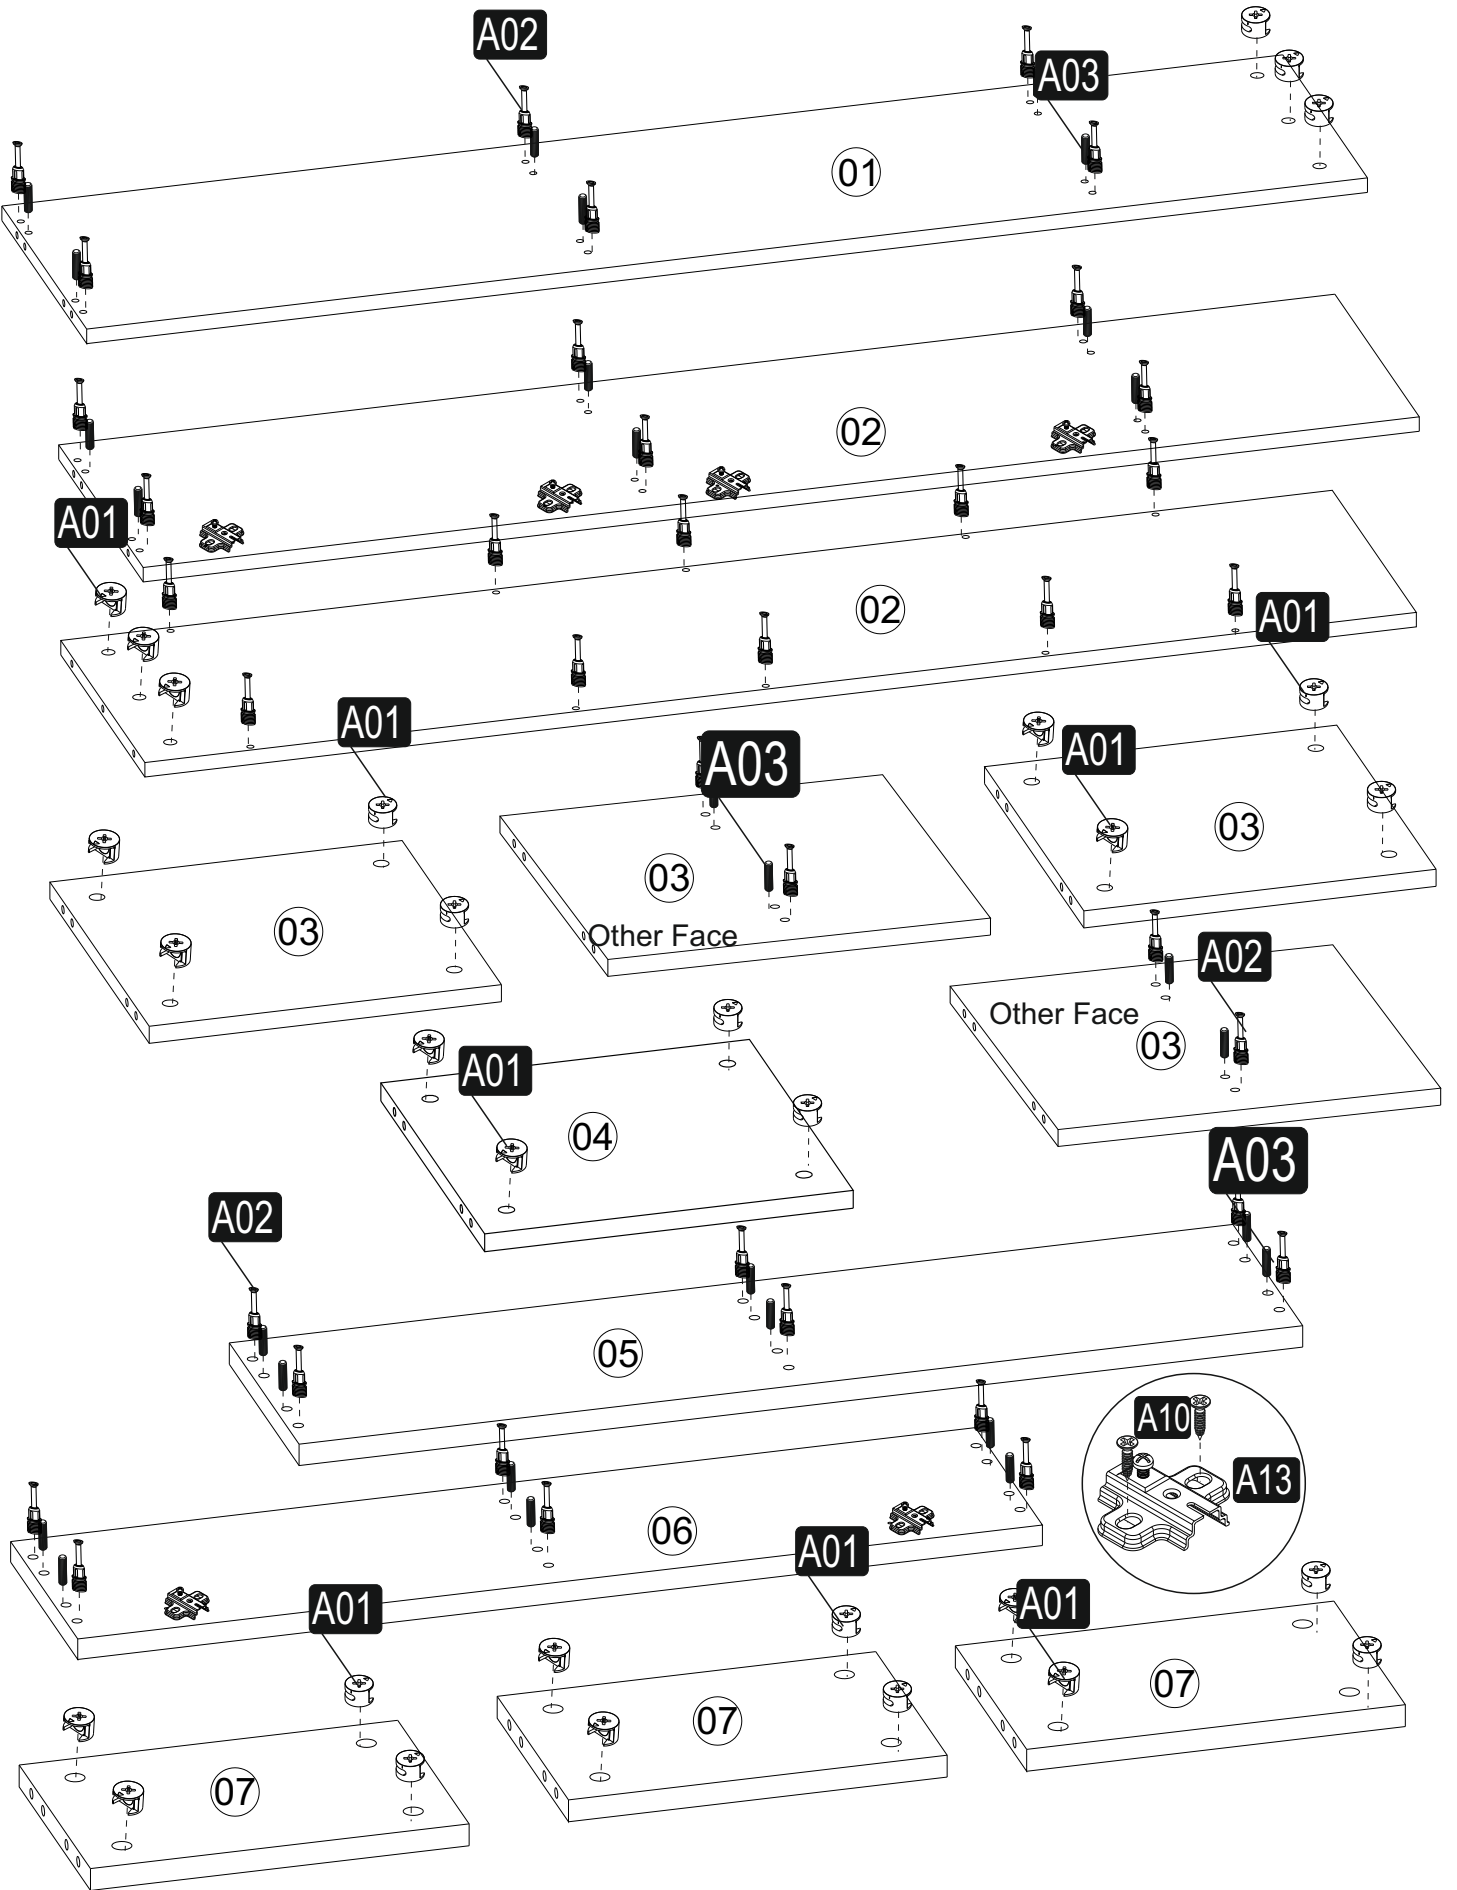

**GP042-0176,1**

The necessary tools (not included)

## ACCESSORY LIST

<b>A02</b>  84x	<b>A01</b>  100x	<b>A03</b>  56x	<b>A08</b>  6x	<b>A10</b> 3,5x18  44x
<b>A28</b>  52x	<b>A13</b>  8x	<b>A12</b>  8x	<b>A44</b>  8x	<b>A41</b>  6x
			<b>A04</b> A 30x D 54x 	<b>A09</b> 4x50  6x

## GENERAL VIEW

1

2