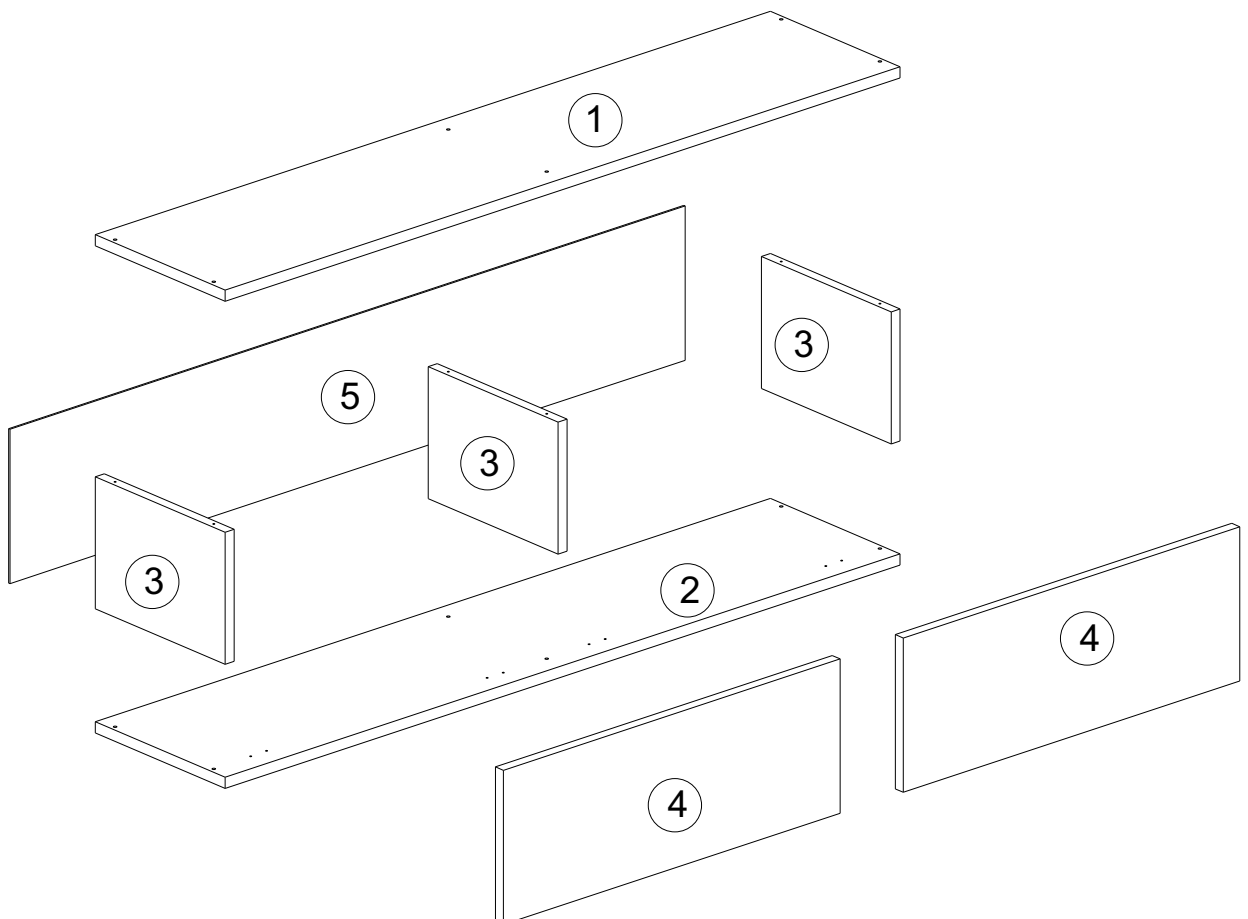

GP042-0170,3

The necessary tools (not included)

ACCESSORY LIST

A16  A 12x	A28  15x	A41  4x	D69 $\varnothing 8$ RKT  4x	A09 4x50  12x
A10 3,5x18  24x	A12  4x	A13  4x	D41 5x70 YHB  4x	G15 LED  1340 mm 1x

GENERAL VIEW

Ø7 mm

D69

D41

A10

8