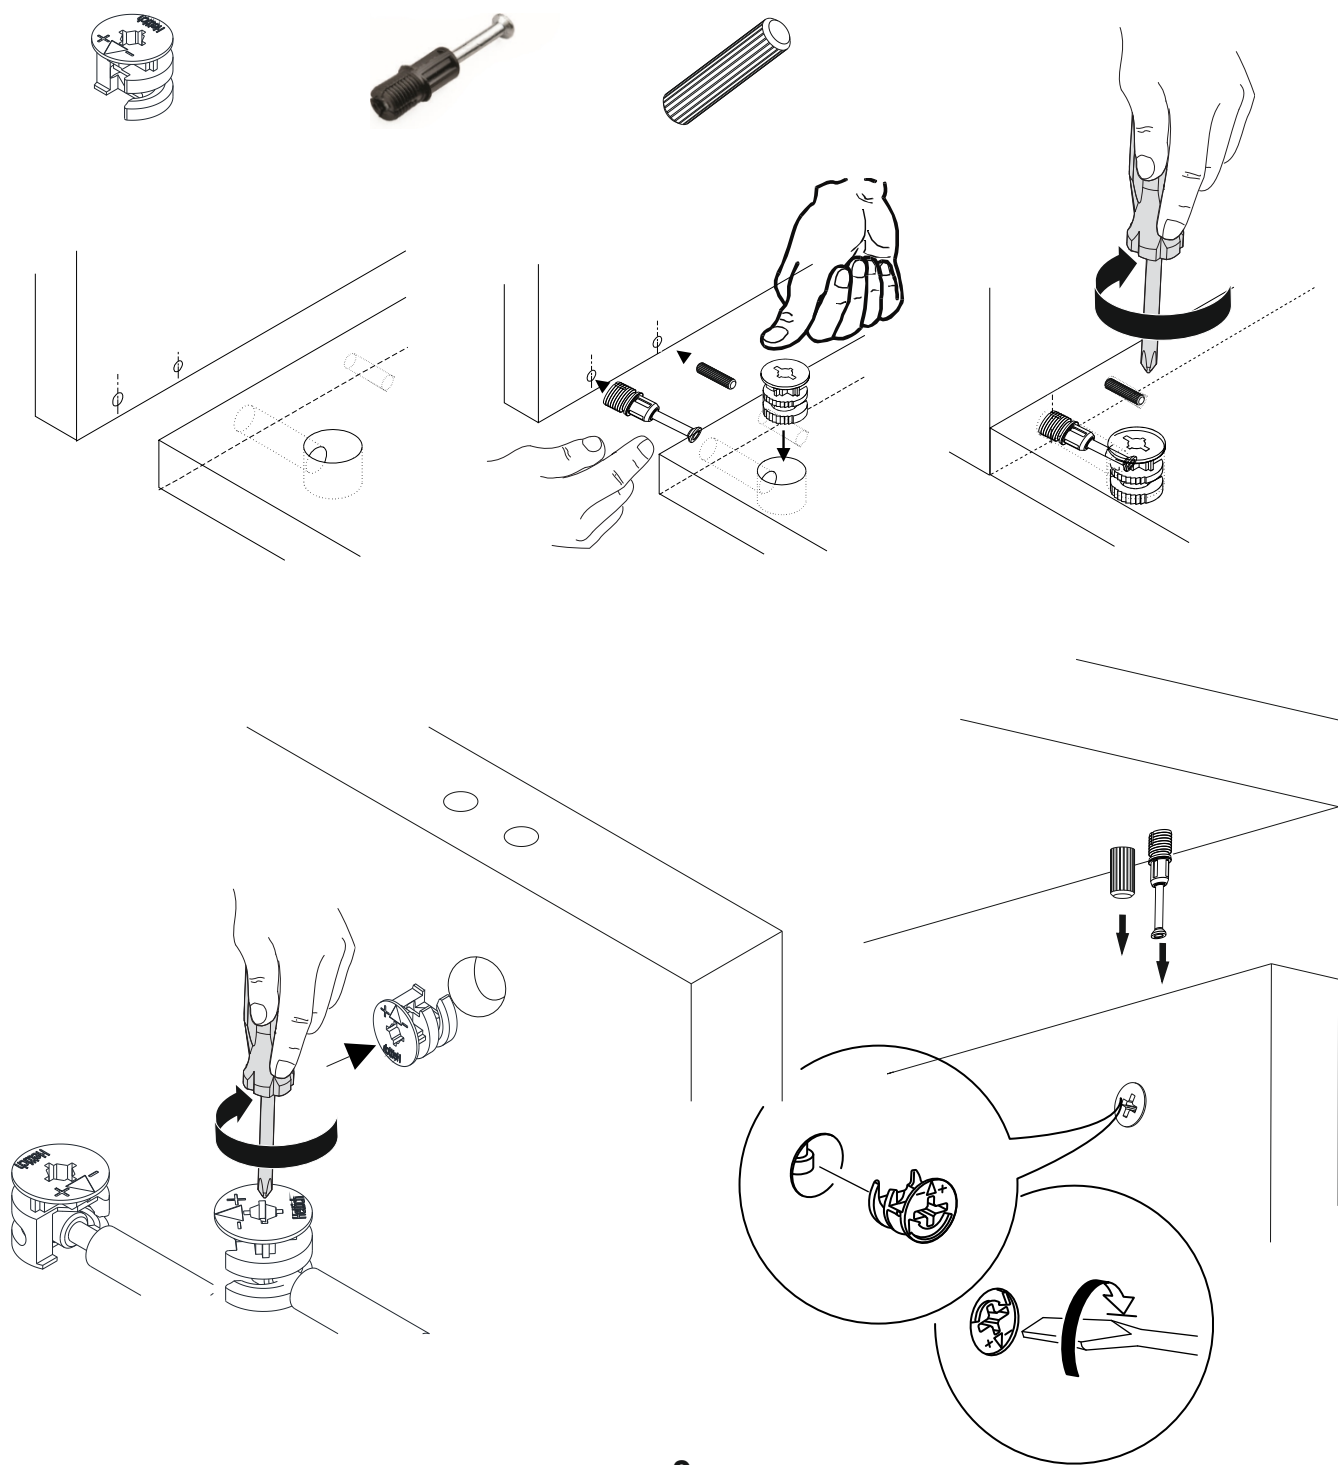

GP042-0170,3

The necessary tools (not included)

ACCESSORY LIST

A16  A 12x	A28  15x	A41  4x	D69 $\varnothing 8$ RKT  4x	A09 4x50  12x
A10 3,5x18  24x	A12  4x	A13  4x	D41 5x70 YHB  4x	G15 LED  1340 mm 1x

GENERAL VIEW

Ø7 mm

D69

D41

A10

8