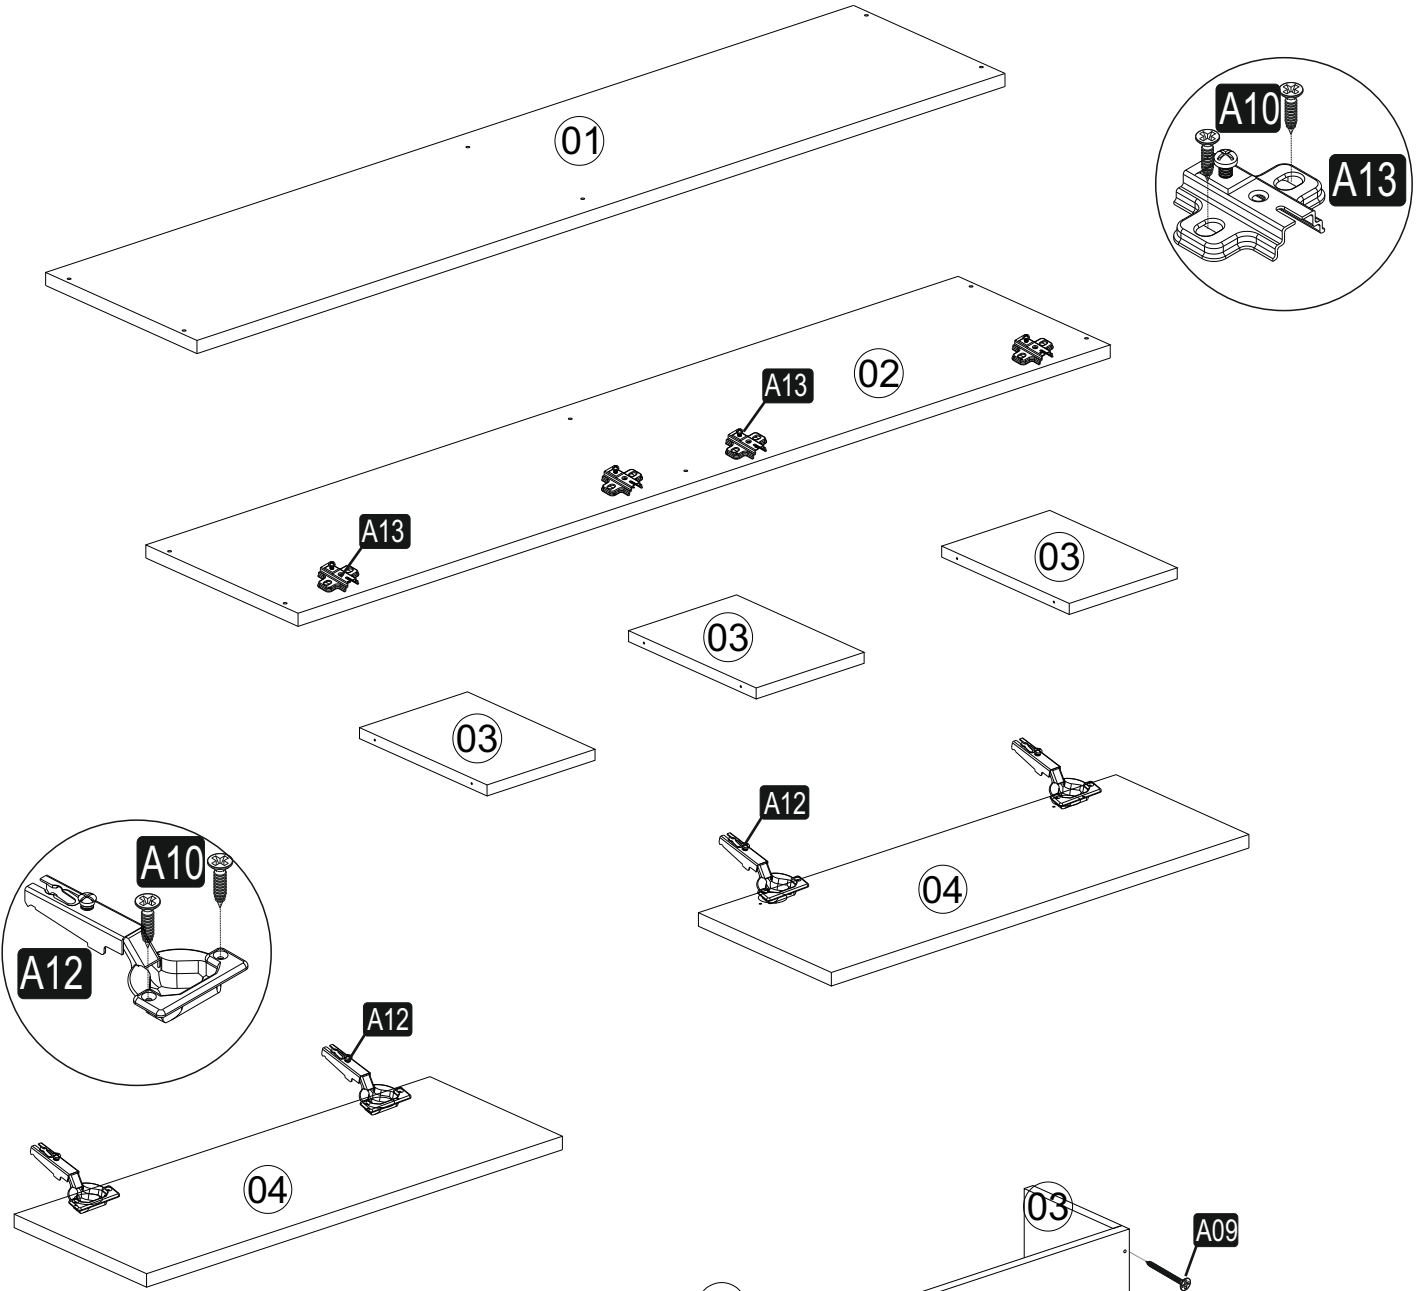

GP042-0170,3

The necessary tools (not included)

ACCESSORY LIST

A16  A 12x	A28  15x	A41  4x	D69 $\varnothing 8$ RKT  4x	A09 4x50  12x
A10 3,5x18  24x	A12  4x	A13  4x	D41 5x70 YHB  4x	G15 LED  1340 mm 1x

GENERAL VIEW

1

2

3

4

5

6

7

A41

Ø7 mm

D69

D41

A10

8