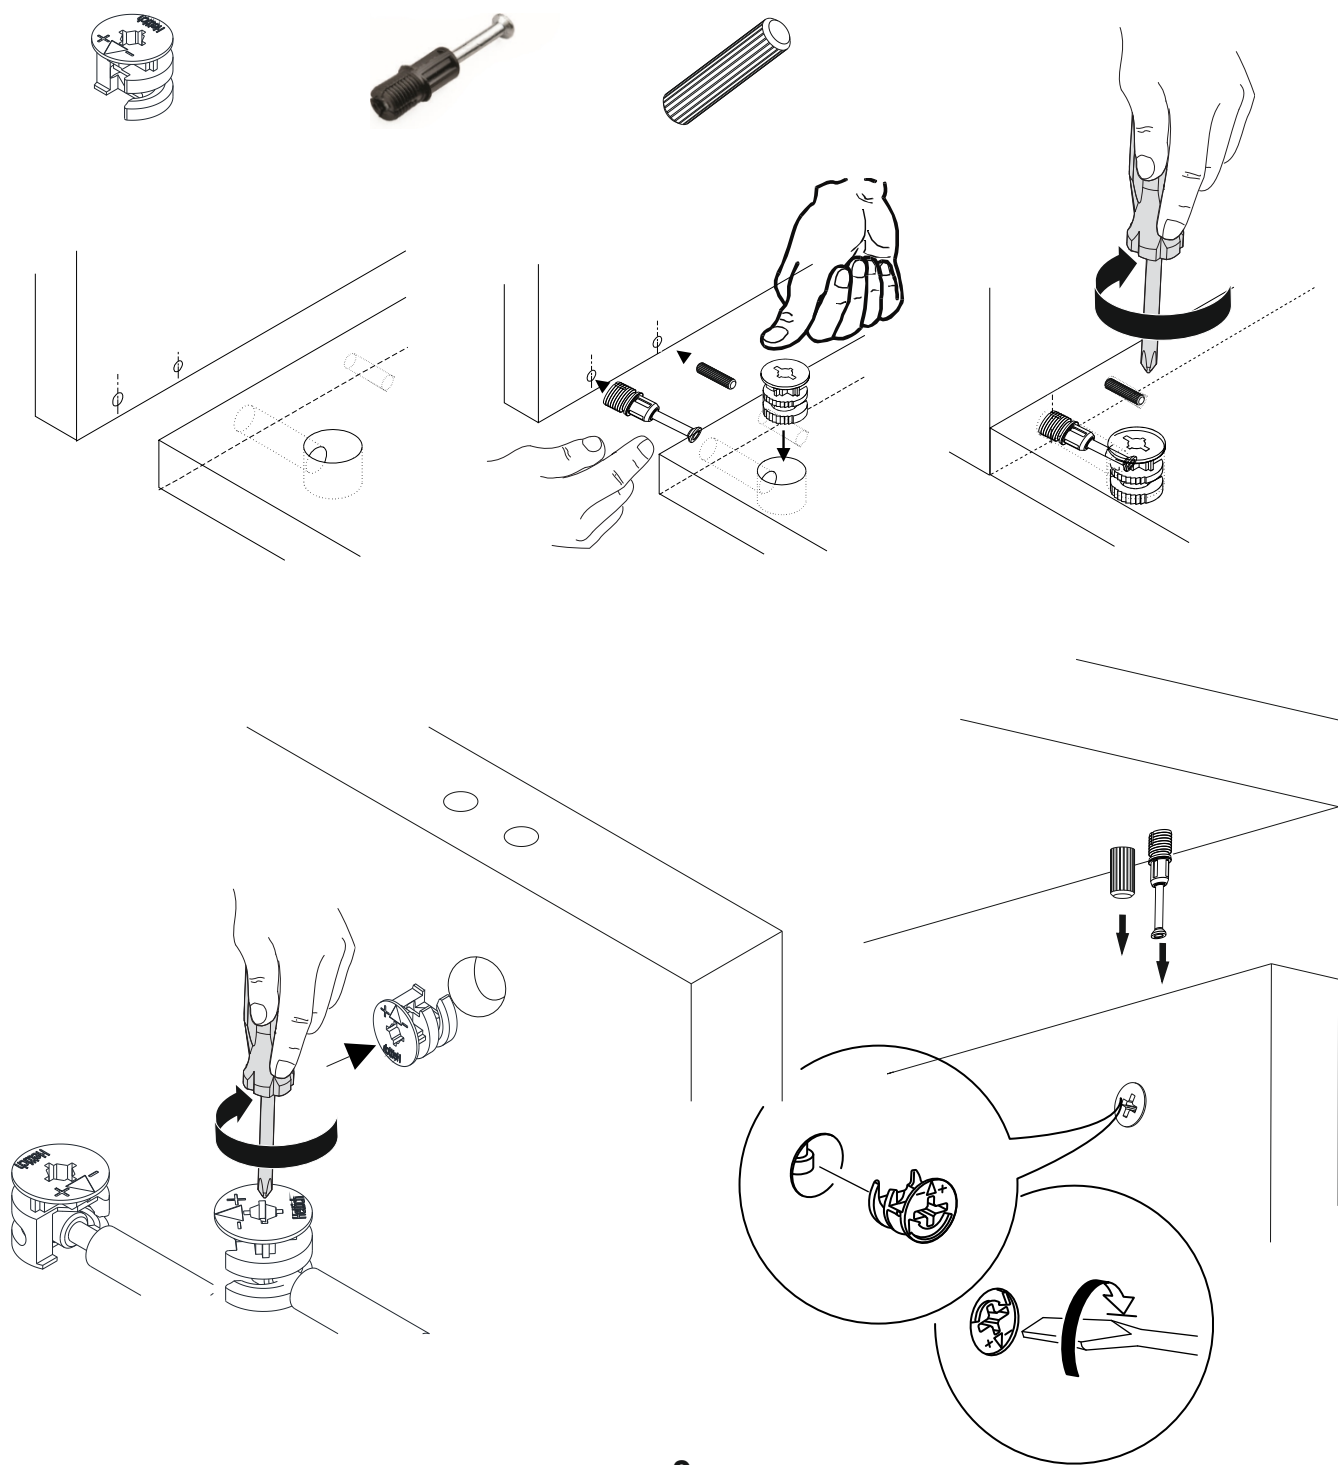

GP042-0170,2

The necessary tools (not included)

ACCESSORY LIST

| | | | | |
|--|---|--|--|--|
| A16  A 12x | A28  15x | A41  4x | D69 $\varnothing 8$ RKT  4x | A09 4x50  12x |
| A10 3,5x18  24x | A12  4x | A13  4x | D41 5x70 YHB  4x | G15 LED  1340 mm 1x |

GENERAL VIEW

1

2

5

3

4

5

6