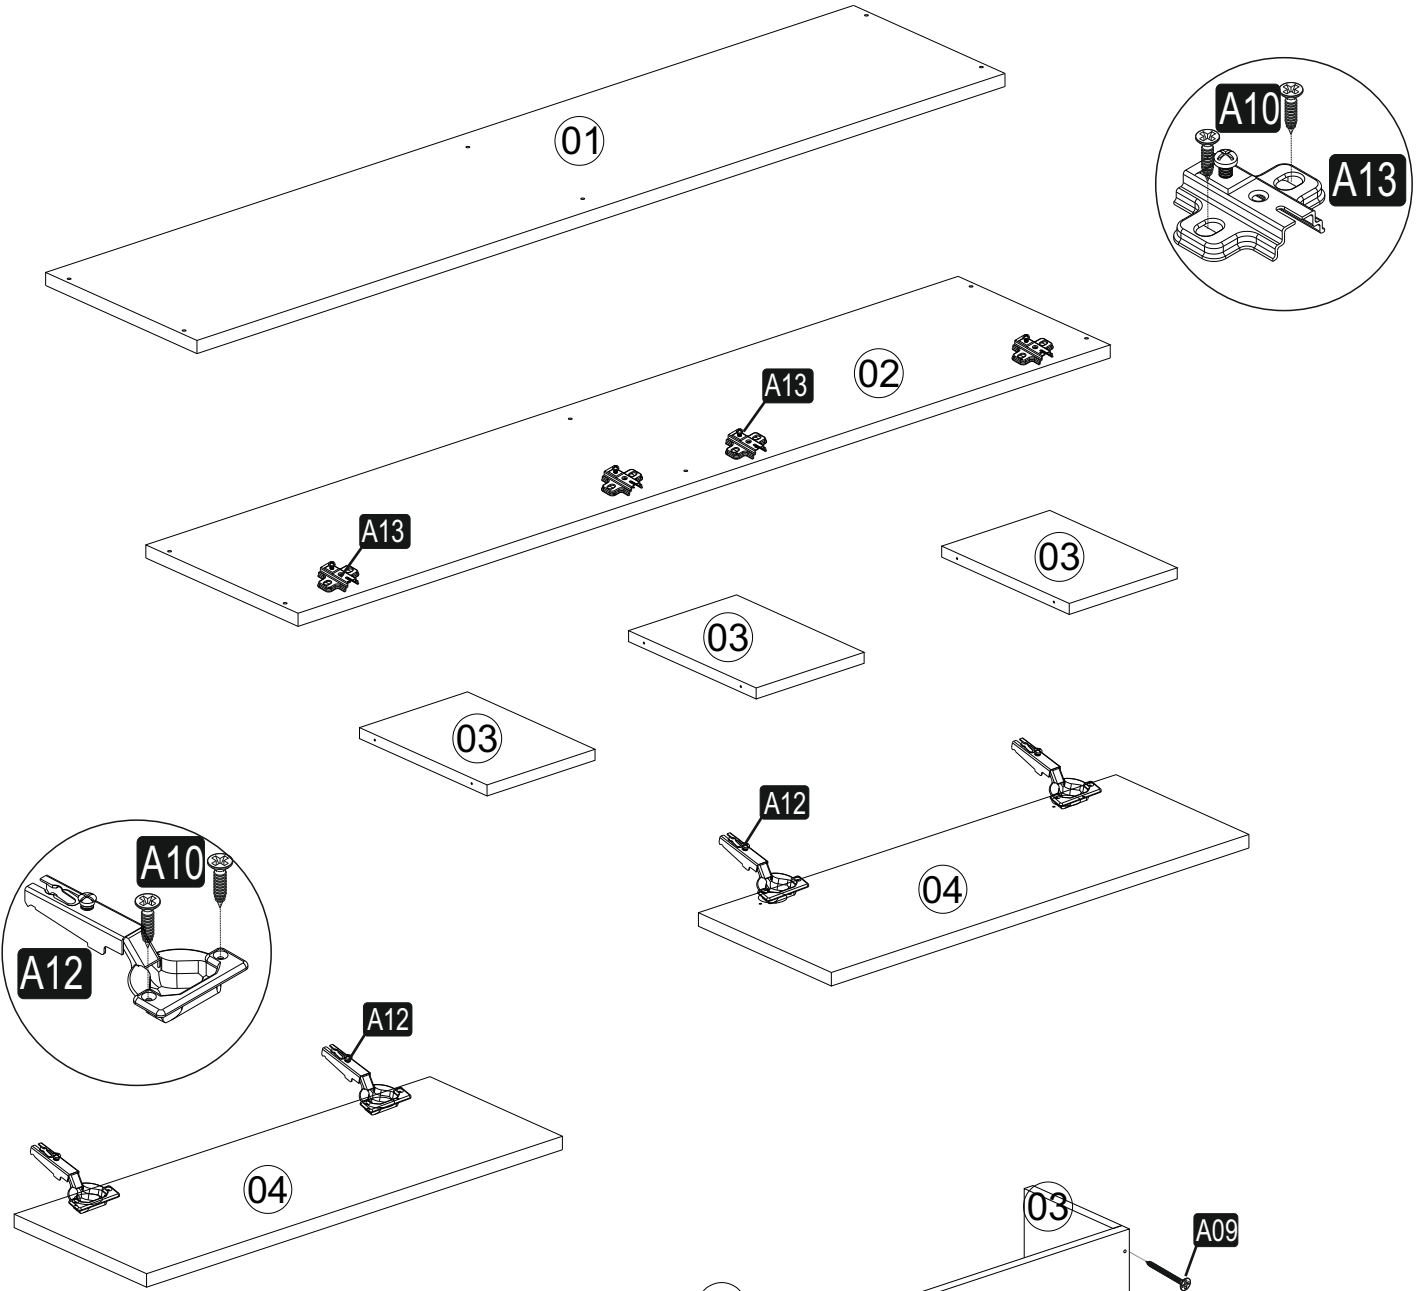

GP042-0170,2

The necessary tools (not included)

ACCESSORY LIST

| | | | | |
|--|---|--|--|--|
| A16  A 12x | A28  15x | A41  4x | D69 $\varnothing 8$ RKT  4x | A09 4x50  12x |
| A10 3,5x18  24x | A12  4x | A13  4x | D41 5x70 YHB  4x | G15 LED  1340 mm 1x |

GENERAL VIEW

1

2

5

3

4

5

6

7

A41

Ø7 mm

D69

D41

A10

8