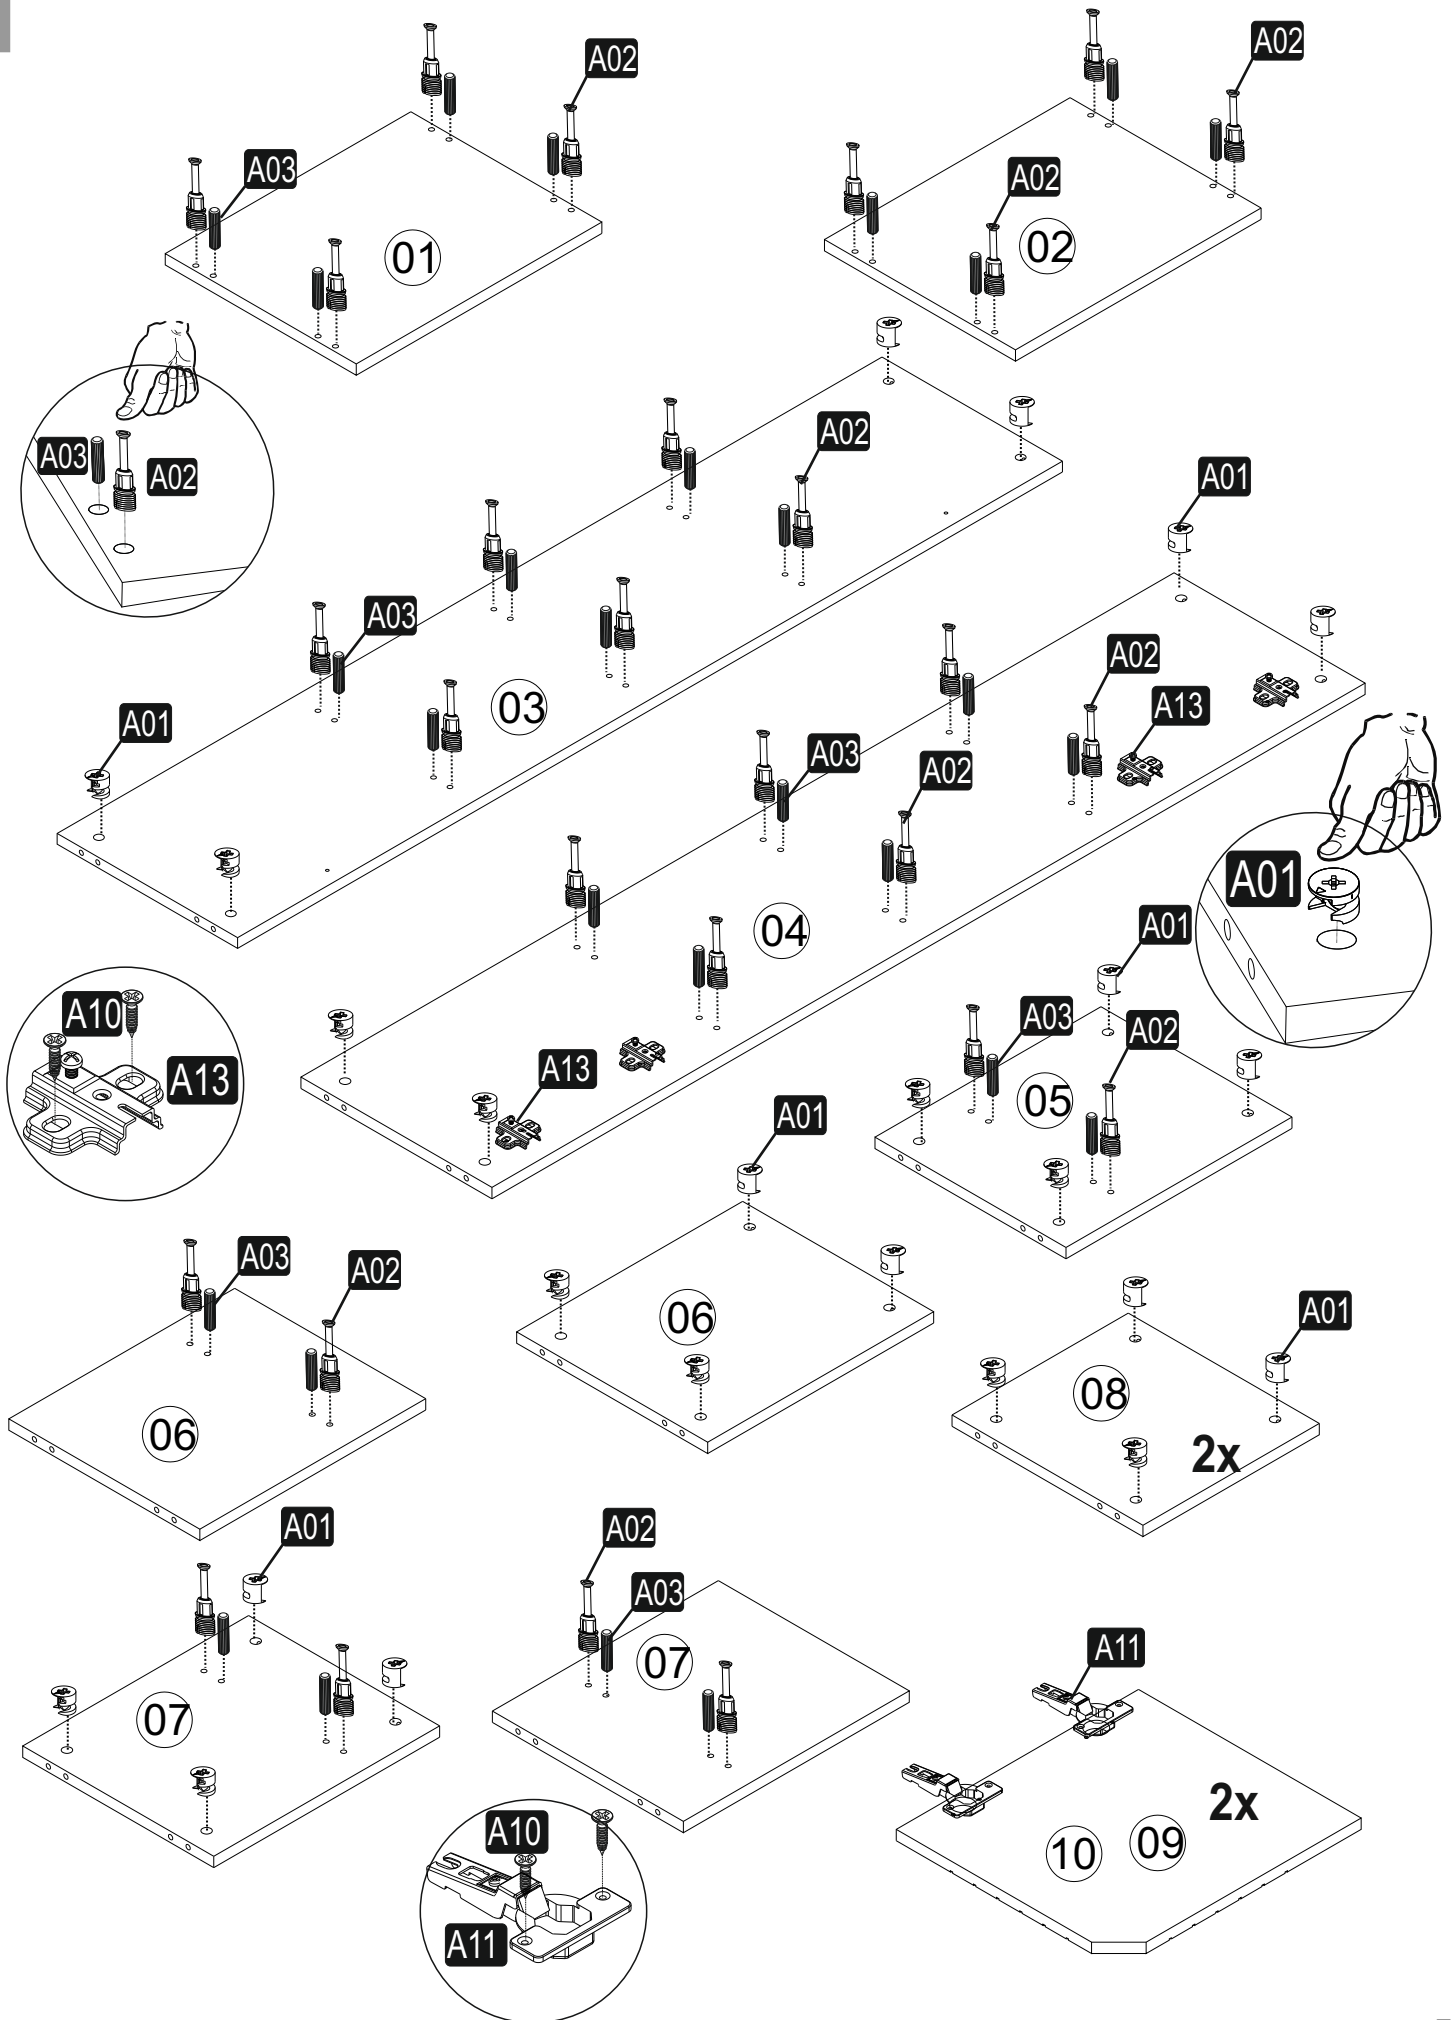

**GP042-0109,1**

The necessary tools (not included)

## ACCESSORY LIST

<b>A01</b>  <b>28x</b>	<b>A02</b>  <b>28x</b>	<b>A03</b>  <b>28x</b>	<b>A28</b>  <b>36x</b>	<b>A54</b>  DKR-012 H200 <b>4x</b>
<b>A13</b>  MA <b>4x</b>	<b>A11</b>  SPM <b>4x</b>	<b>A23</b>  <b>2x</b>	<b>A10</b>  3,5x18 YHB <b>32x</b>	<b>A04</b>  A <b>28x</b>

## GENERAL VIEW

1

2

3

4

5

6

# 7

A=  
B=

to connect the hinge to the door  
to arrange the door

arrows to show the directions for arrangement of doors.