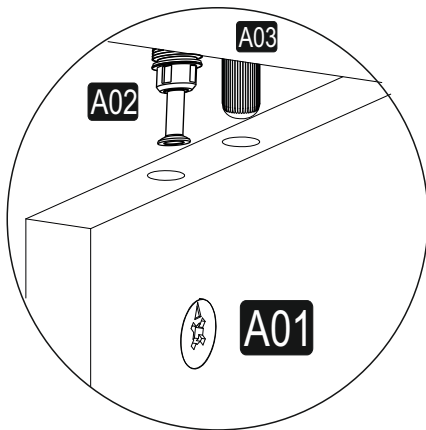

GP042-0034,1

This unit should be assembled by two persons.
The necessary tools (not included)

ACCESSORY LIST

A02  20x	A01  20x	A03  18x	A09 4x50  15x	A12  4x
A13  4x	A08 Ø8  2x	A10 3,5x18  16x	A28  16x	A16  9x
A04  A 20x				

GENERAL VIEW

1

2

3

6

4

5

6

7

8

10

Ø7 mm

A08

A09

A16