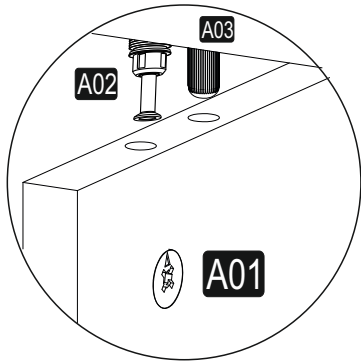

GP042-0034,1

This unit should be assembled by two persons.
The necessary tools (not included)

ACCESSORY LIST

A02  20x	A01  20x	A03  18x	A09 4x50  15x	A12  4x
A13  4x	A08 Ø8  2x	A10 3,5x18  16x	A28  16x	A16  9x
A04  A 20x				

GENERAL VIEW

1

2

3

6

4

5

6

7

8

10

Ø7 mm

A08

A09

A16