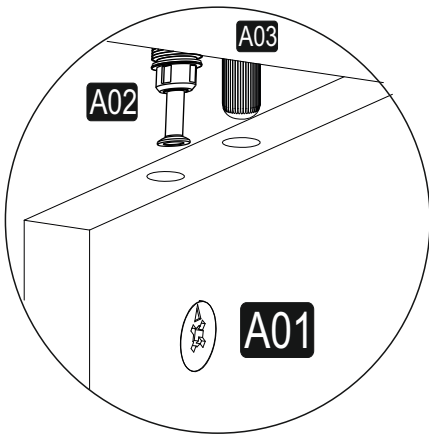

GP042-0034,1

This unit should be assembled by two persons.
The necessary tools (not included)

ACCESSORY LIST

A02  20x	A01  20x	A03  18x	A09 4x50  15x	A12  4x
A13  4x	A08 Ø8  2x	A10 3,5x18  16x	A28  16x	A16  9x
A04  A 20x				

GENERAL VIEW

1

2

3

6

4

5

6

7

8

10

Ø7 mm

A08

A09

A16