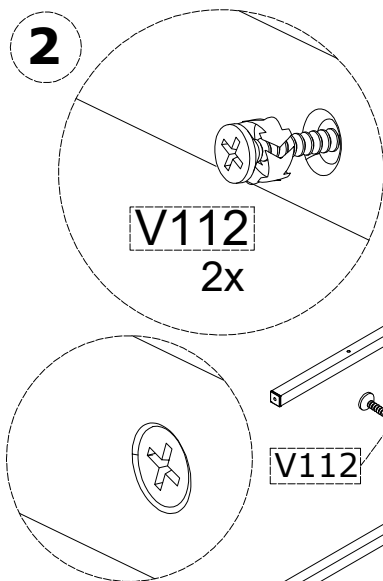

**GP041-0040,2**

1

2x

2

3

4

5

6

MP110  
1X

MP111  
1X

ACCESSORY NO: **V112**

5x50 MM YHB SCREW

14 PCS

ACCESSORY NO: **V110**

YHB SCREW  
3,5x50 MM

04 PCS

ACCESSORY NO: **V111**

4x35 MM YHB SCREW

04 PCS

ACCESSORY NO: **112**

SCREW TAP

08 PCS