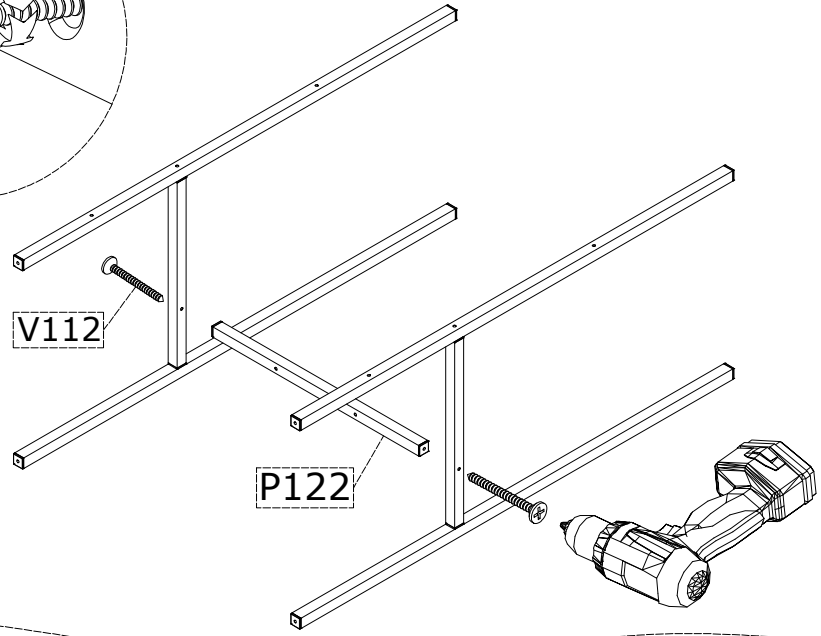

**GP041-0040,2**

1

2x

2

3

4

5

6

ACCESSORY NO: **V111**

4x35 MM YHB SCREW

04 PCS

ACCESSORY NO: **112**

SCREW TAP

08 PCS