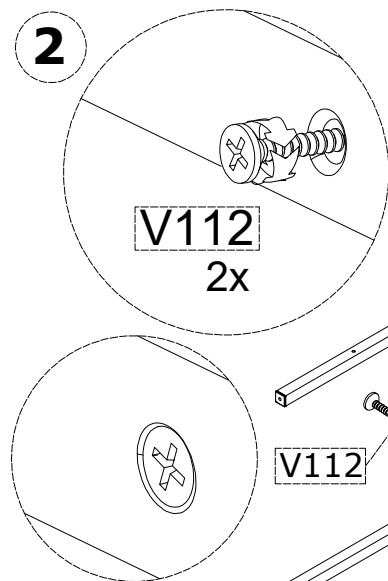

**GP041-0040,1**

1

2x

2

3

4

5

6

MP110  
1X

MP111  
1X

ACCESSORY NO: **V112**

5x50 MM YHB SCREW

14 PCS

ACCESSORY NO: **V110**

YHB SCREW  
3,5x50 MM

04 PCS

ACCESSORY NO: **V111**

4x35 MM YHB SCREW

04 PCS

ACCESSORY NO: **112**

SCREW TAP

08 PCS