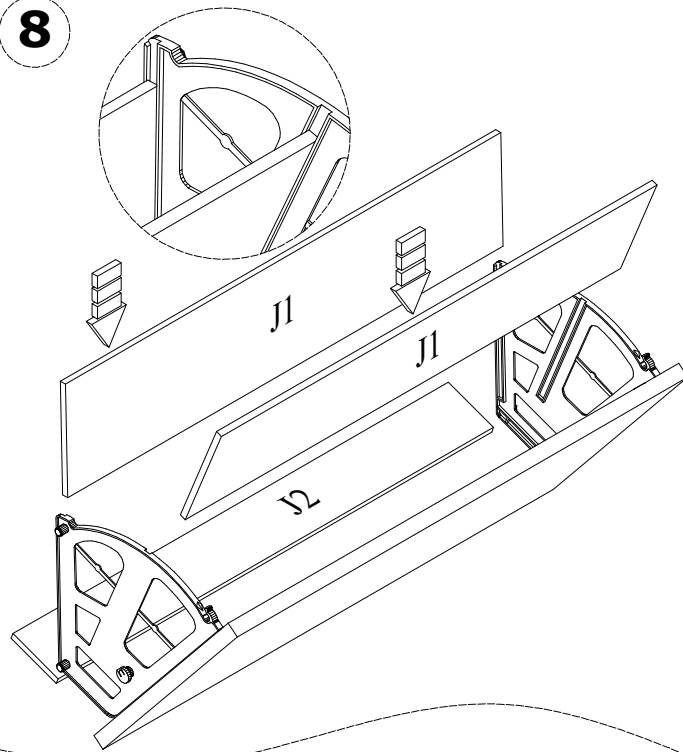

8

9

10

11

12

PKG1
K1
3X
J1
6X

PKG2
A
S1
1X
S3
1X
A1
2X
B1
2X
J2
3X

ACCESSORY NO: 102
Ø8 x 34 PLASTIC
DOWEL

16 PCS

ACCESSORY NO: V110
3,5x50 CHIPBOARD
SCREW

12 PCS

ACCESSORY NO: V108
4x18 CHIPBOARD
SCREW

36 PCS

ACCESSORY NO: 112
SCREW TAP

12 PCS

ACCESSORY NO: 113
BIG MECHANISM
RIGHT

03 PCS

ACCESSORY NO: 114
BIG MECHANISM
LEFT

03 PCS

ACCESSORY NO: 115
MECHANISM PART

06 PCS

ACCESSORY NO: 116
DOOR LOCK PIN

06 PCS