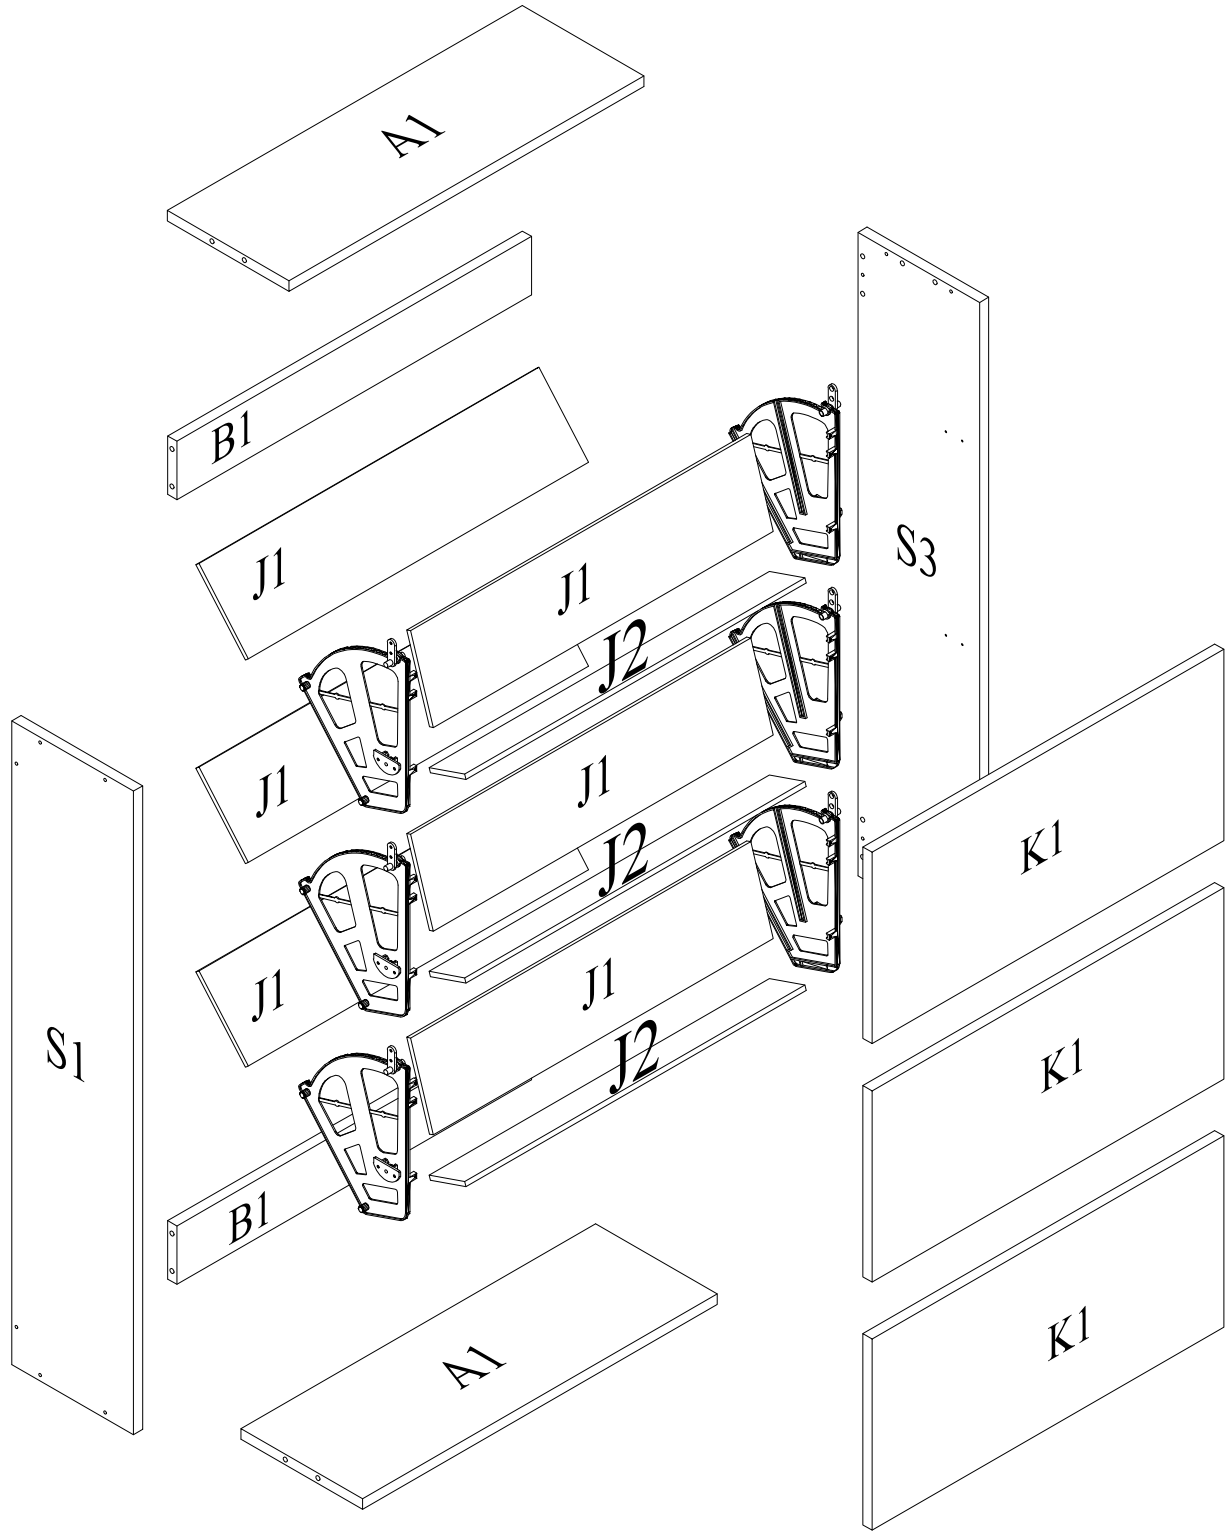

8

9

10

11

12

PKG1
K1
3X
J1
6X

PKG2
A
S1
1X
S3
1X
A1
2X
B1
2X
J2
3X

ACCESSORY NO: 102
Ø8 x 34 PLASTIC
DOWEL

16 PCS

ACCESSORY NO: V110
3,5x50 CHIPBOARD
SCREW

12 PCS

ACCESSORY NO: V108
4x18 CHIPBOARD
SCREW

36 PCS

ACCESSORY NO: 112
SCREW TAP

12 PCS

ACCESSORY NO: 113
BIG MECHANISM
RIGHT

03 PCS

ACCESSORY NO: 114
BIG MECHANISM
LEFT

03 PCS

ACCESSORY NO: 115
MECHANISM PART

06 PCS

ACCESSORY NO: 116
DOOR LOCK PIN

06 PCS