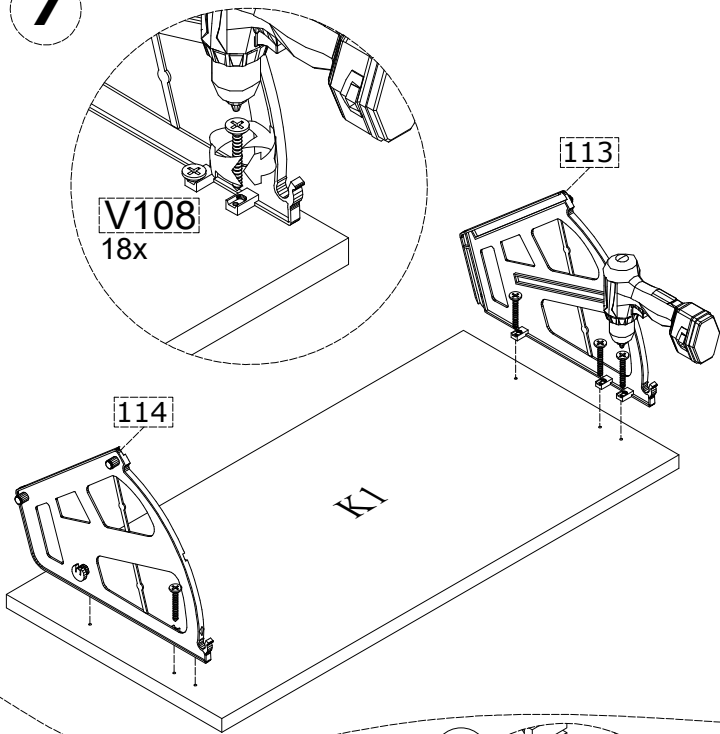

GP041-0029,3

1

2

3

4

5

6

7

8

9

10

11

12

PKG1
K1
3X
J1
6X

PKG2
A
S1
1X
S3
1X
A1
2X
B1
2X
J2
3X

ACCESSORY NO: 102
Ø8 x 34 PLASTIC
DOWEL

16 PCS

ACCESSORY NO: V110
3,5x50 CHIPBOARD
SCREW

12 PCS

ACCESSORY NO: V108
4x18 CHIPBOARD
SCREW

36 PCS

ACCESSORY NO: 112
SCREW TAP

12 PCS

ACCESSORY NO: 113
BIG MECHANISM
RIGHT

03 PCS

ACCESSORY NO: 114
BIG MECHANISM
LEFT

03 PCS

ACCESSORY NO: 115
MECHANISM PART

06 PCS

ACCESSORY NO: 116
DOOR LOCK PIN

06 PCS