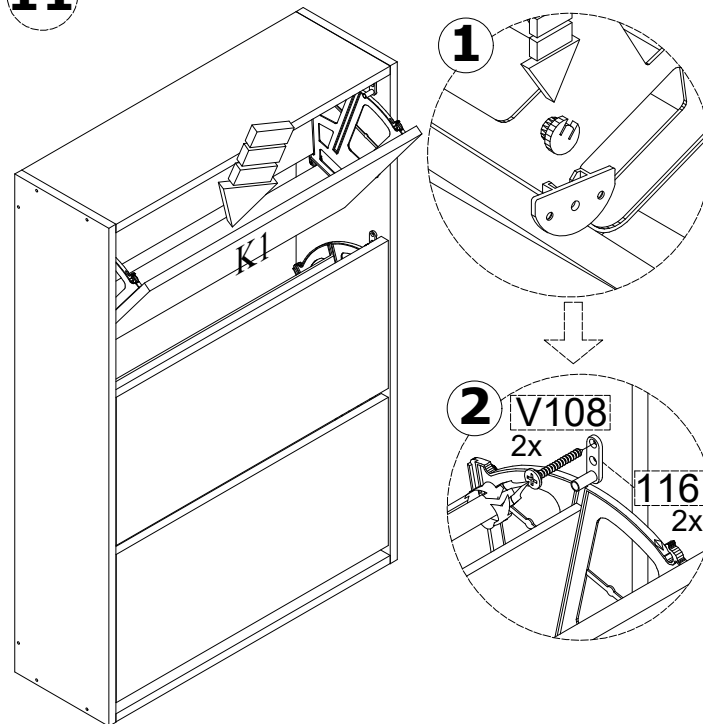

8

9

10

11

12

PKG1
K1
3X
J1
6X

PKG2
A
S1
1X
S3
1X
A1
2X
B1
2X
J2
3X

ACCESSORY NO: 102
Ø8 x 34 PLASTIC
DOWEL

16 PCS

ACCESSORY NO: V110
3,5x50 CHIPBOARD
SCREW

12 PCS

ACCESSORY NO: V108
4x18 CHIPBOARD
SCREW

36 PCS

ACCESSORY NO: 112
SCREW TAP

12 PCS

ACCESSORY NO: 113
BIG MECHANISM
RIGHT

03 PCS

ACCESSORY NO: 114
BIG MECHANISM
LEFT

03 PCS

ACCESSORY NO: 115
MECHANISM PART

06 PCS

ACCESSORY NO: 116
DOOR LOCK PIN

06 PCS