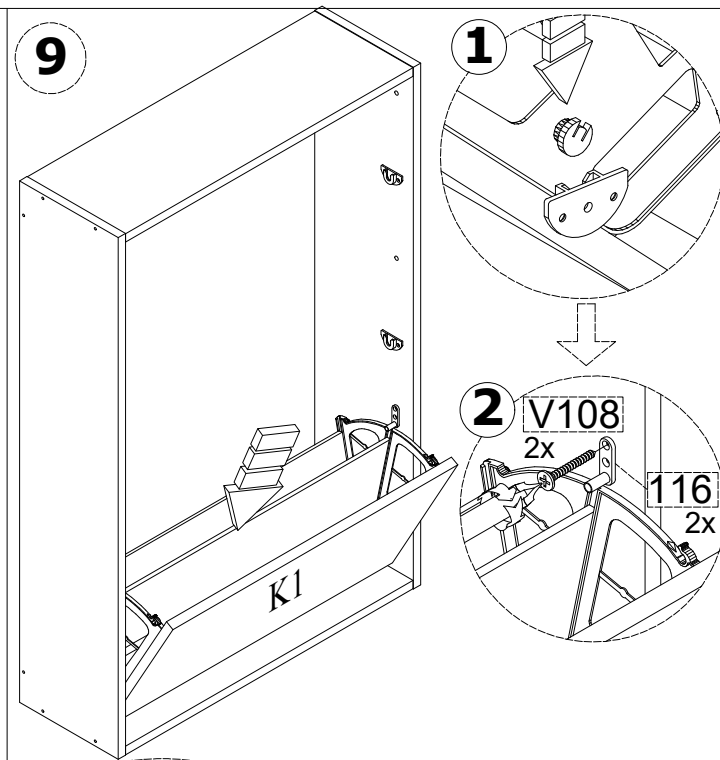

8

9

10

11

12

PKG1
K1
3X
J1
6X

PKG2
A
S1
1X
S3
1X
A1
2X
B1
2X
J2
3X

ACCESSORY NO: 102
Ø8 x 34 PLASTIC
DOWEL

16 PCS

ACCESSORY NO: V110
3,5x50 CHIPBOARD
SCREW

12 PCS

ACCESSORY NO: V108
4x18 CHIPBOARD
SCREW

36 PCS

ACCESSORY NO: 112
SCREW TAP

12 PCS

ACCESSORY NO: 113
BIG MECHANISM
RIGHT

03 PCS

ACCESSORY NO: 114
BIG MECHANISM
LEFT

03 PCS

ACCESSORY NO: 115
MECHANISM PART

06 PCS

ACCESSORY NO: 116
DOOR LOCK PIN

06 PCS