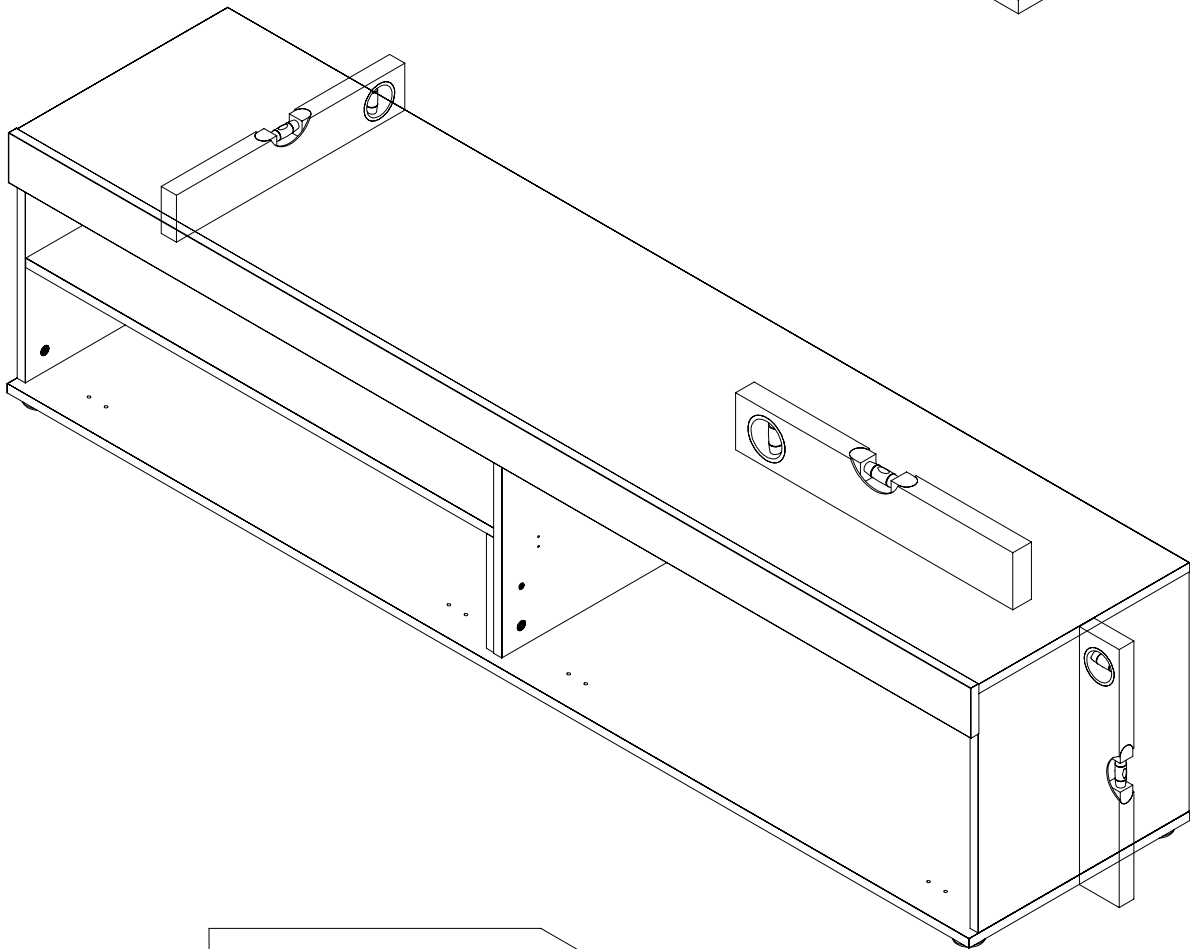

a = b

12x
S30978

8x
S31299

884

194

21

-EN- Before suspending or fixing furniture to the wall (in order to prevent falling over), check the type and strength of the wall. Select wall plugs and screws appropriate for the given type of the wall. In the case of doubts, contact a specialist. The installation must be performed by a competent person. **WARNING!!! If the rawlplugs with screws are attached to the product, then they are intended only for walls made of solid and homogeneous materials.**