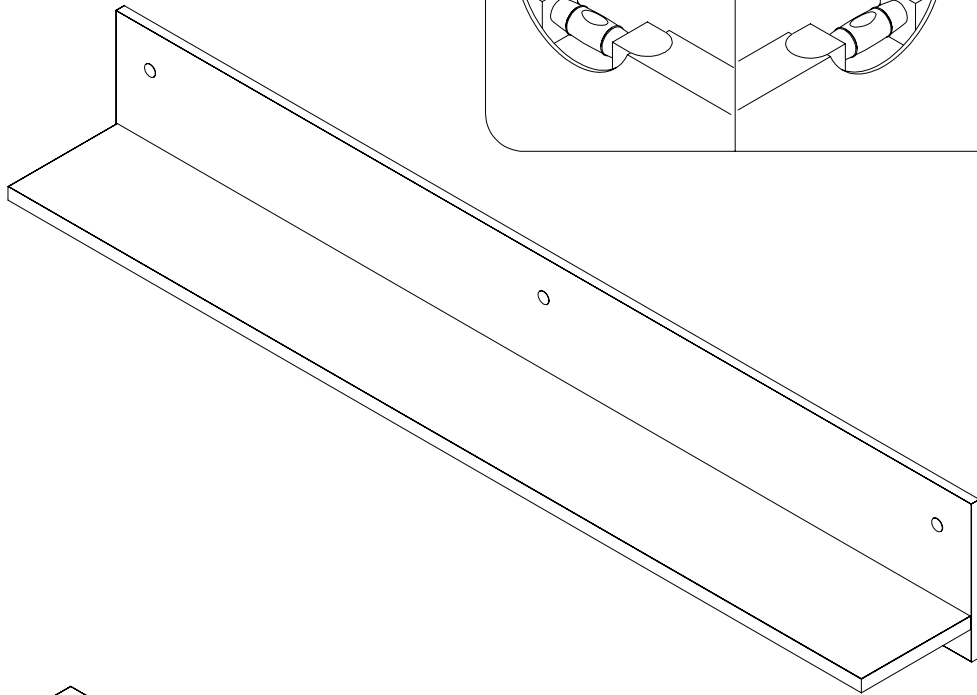

a = b

12x
S30978

8x
S31299

884

194

21

-EN- Before suspending or fixing furniture to the wall (in order to prevent falling over), check the type and strength of the wall. Select wall plugs and screws appropriate for the given type of the wall. In the case of doubts, contact a specialist. The installation must be performed by a competent person. **WARNING!!! If the rawlplugs with screws are attached to the product, then they are intended only for walls made of solid and homogeneous materials.**