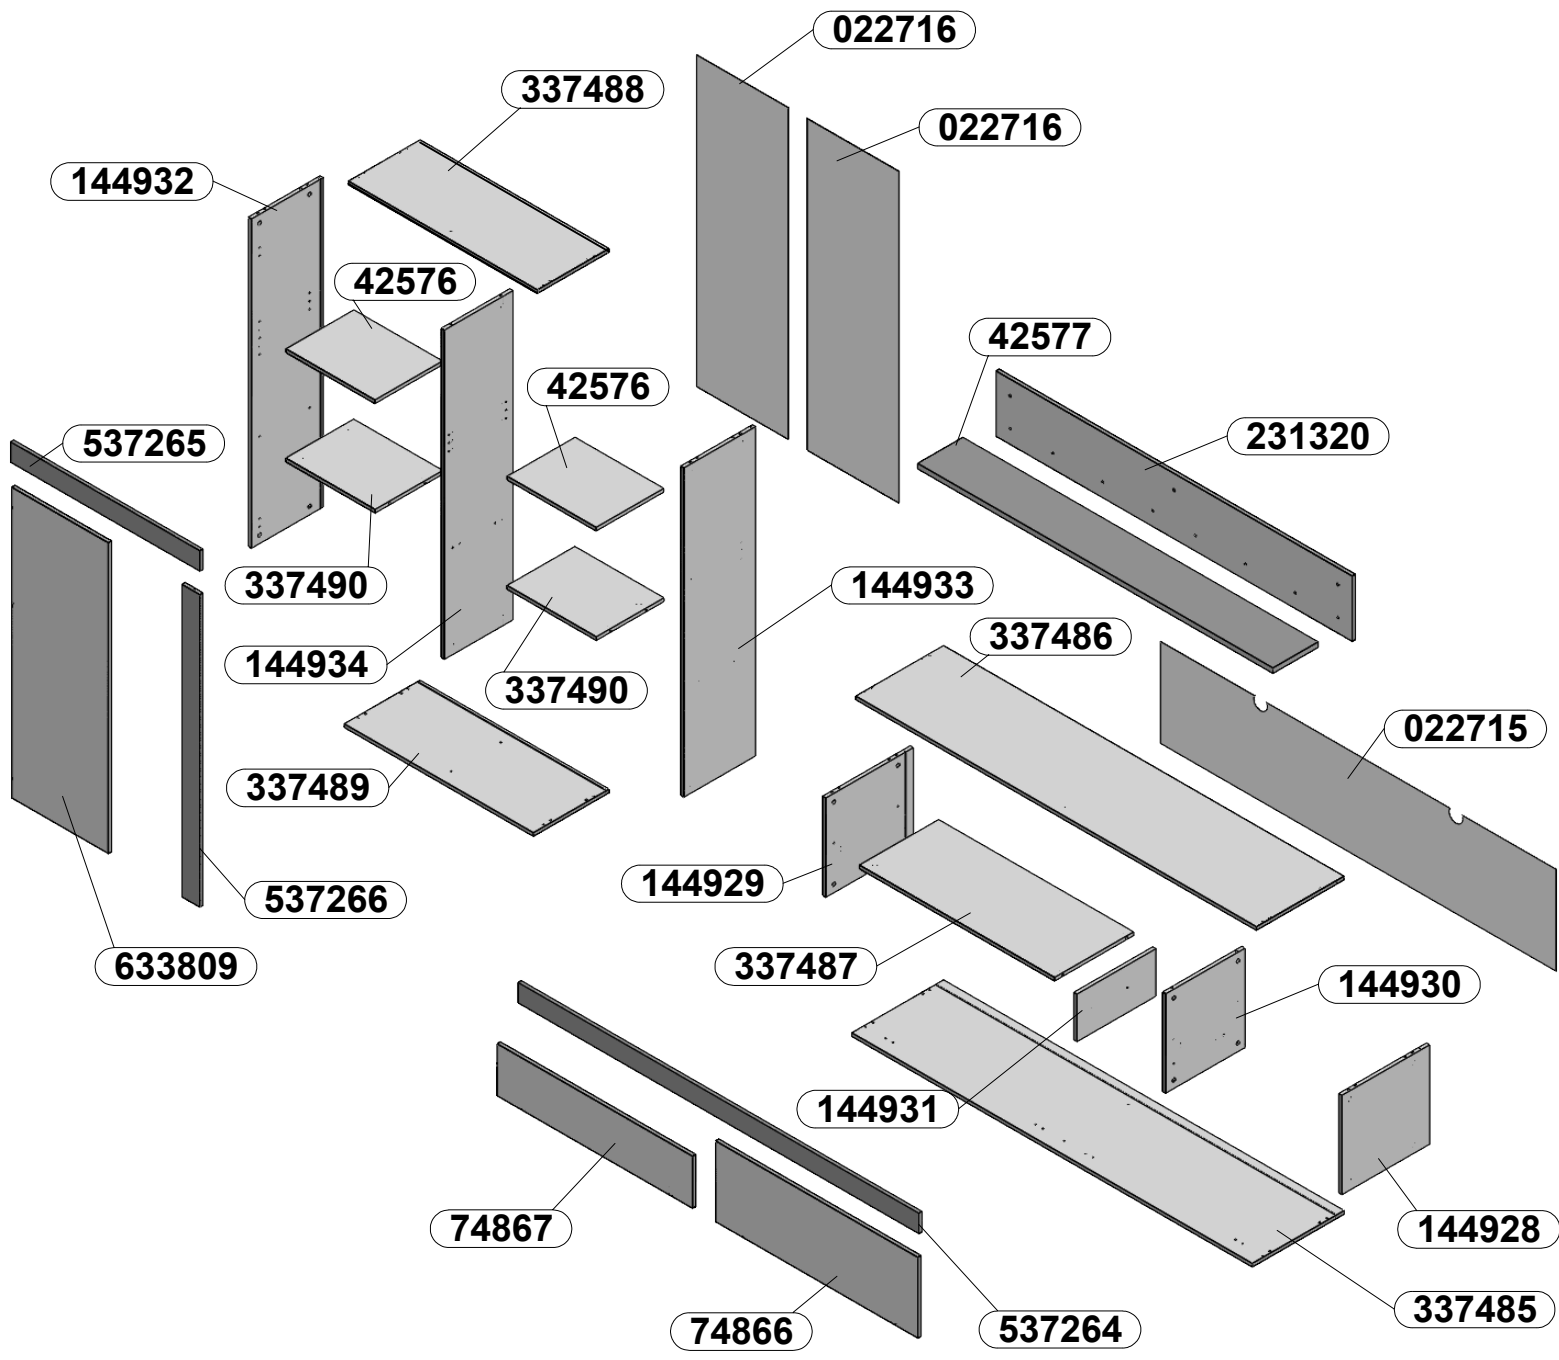

318-000011

Assembling instruction

EN. Follow the manufacturer's assembly instructions, otherwise danger may occur.

- EN -

Furniture containing wood-based panels (particle board, fibreboard, plywood etc.) may emit into indoor air inconsiderable amounts of substances used in the production processes. The level of this emission is examined and it meets the applicable standards. After assembling the furniture, it is advised to regularly ventilate the room where the furniture stands, which should last about four weeks or until the smell is eliminated.

CODE	DIMENSIONS		
022715	398x1777x2		1
022716	1294x413x2	2	
42576	399x305x15		2
42577	1596x204x22		1
74866	909x317x15		1
74867	879x205x15		1
144928	388x395x15		1
144929	388x395x15		1
144930	388x357x15		1
144931	186x355x15		1
144932	1284x323x15	1	
144933	1284x323x15	1	
144934	1284x309x15	1	
231320	1600x256x15		1
337485	1799x413x15		1
337486	1799x395x15		1
337487	876x356x15		1
337488	849x323x15	1	
337489	850x341x15	1	
337490	401x305x15	2	
537264	1800x81x15		1
537265	850x81x15		1
537266	1219.5x81x15	1	
633809	435x1213x15	1	

CODE	DIMENSIONS	
42577	1596x204x22	1
231320	1600x256x15	1

3x S3iiii $\varnothing 20$		6x S35658 	1x S30066 	
8x SF33145-38 $\varnothing 7 \times 70$			3x S36628-70 $\varnothing 10 \times 50$, $\varnothing 5 \times 70$	

3

4

CODE	DIMENSIONS	
022715	398x1777x2	1
74866	909x317x15	1
74867	879x205x15	1
144928	388x395x15	1
144929	388x395x15	1
144930	388x357x15	1

CODE	DIMENSIONS	
144931	186x355x15	1
337485	1799x413x15	1
337486	1799x395x15	1
337487	876x356x15	1
537264	1800x81x15	1