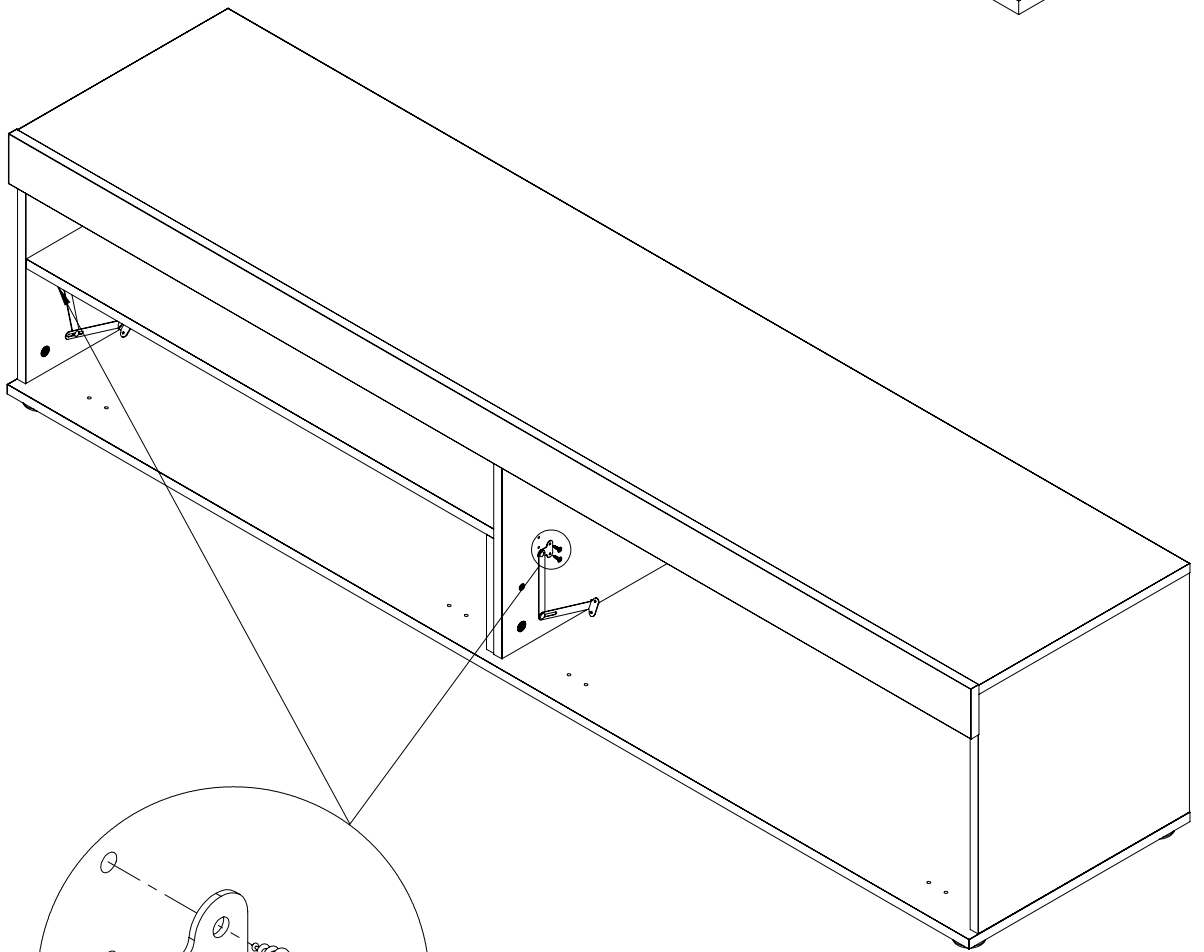

23

2x
S33156

4x
S30113