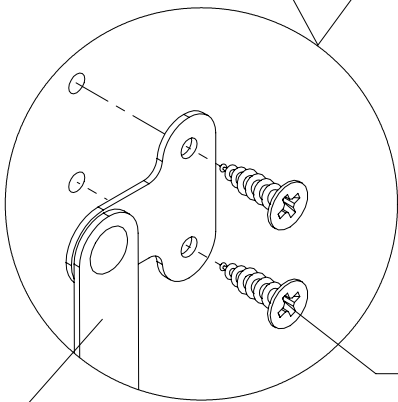

23

2x
S33156

4x
S30113