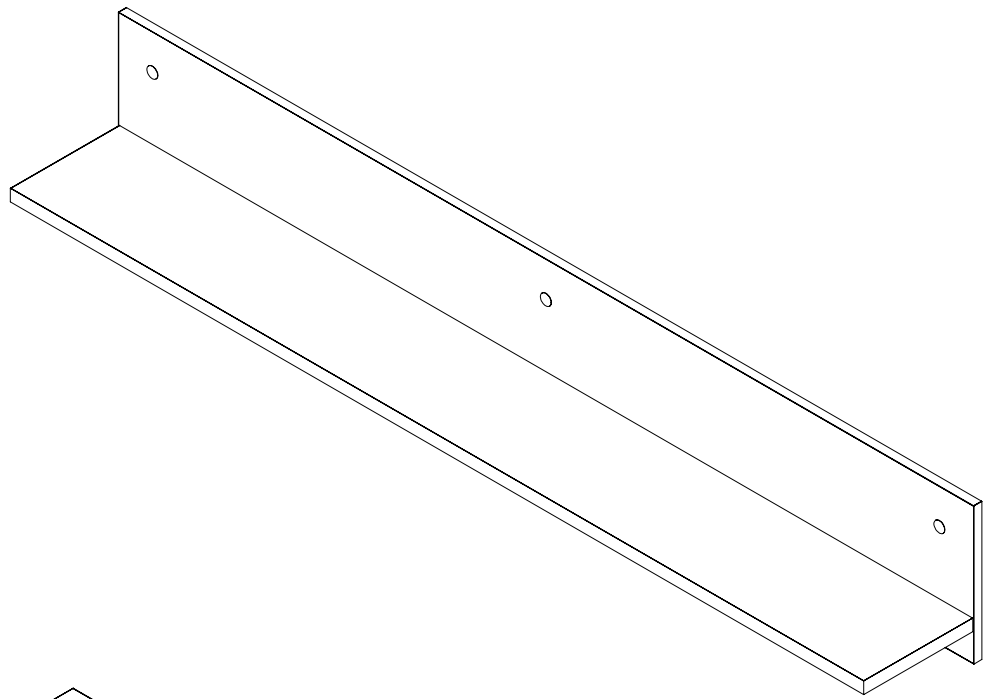

23

2x
S33156

4x
S30113