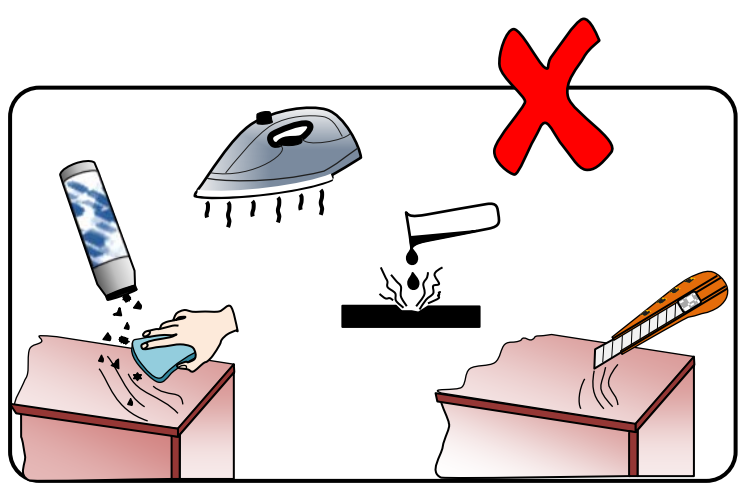

6x
S31299

45

46

47

48

49

-EN- Before suspending or fixing furniture to the wall (in order to prevent falling over), check the type and strength of the wall. Select wall plugs and screws appropriate for the given type of the wall. In the case of doubts, contact a specialist. The installation must be performed by a competent person. **WARNING!!! If the rawlplugs with screws are attached to the product, then they are intended only for walls made of solid and homogeneous materials.**

EN -To prevent the piece of furniture from falling over, please attach it permanently to the wall.

50

51

633809

53

8x
S30337-23

54

- EN- GUIDELINES FOR FURNITURE CARE