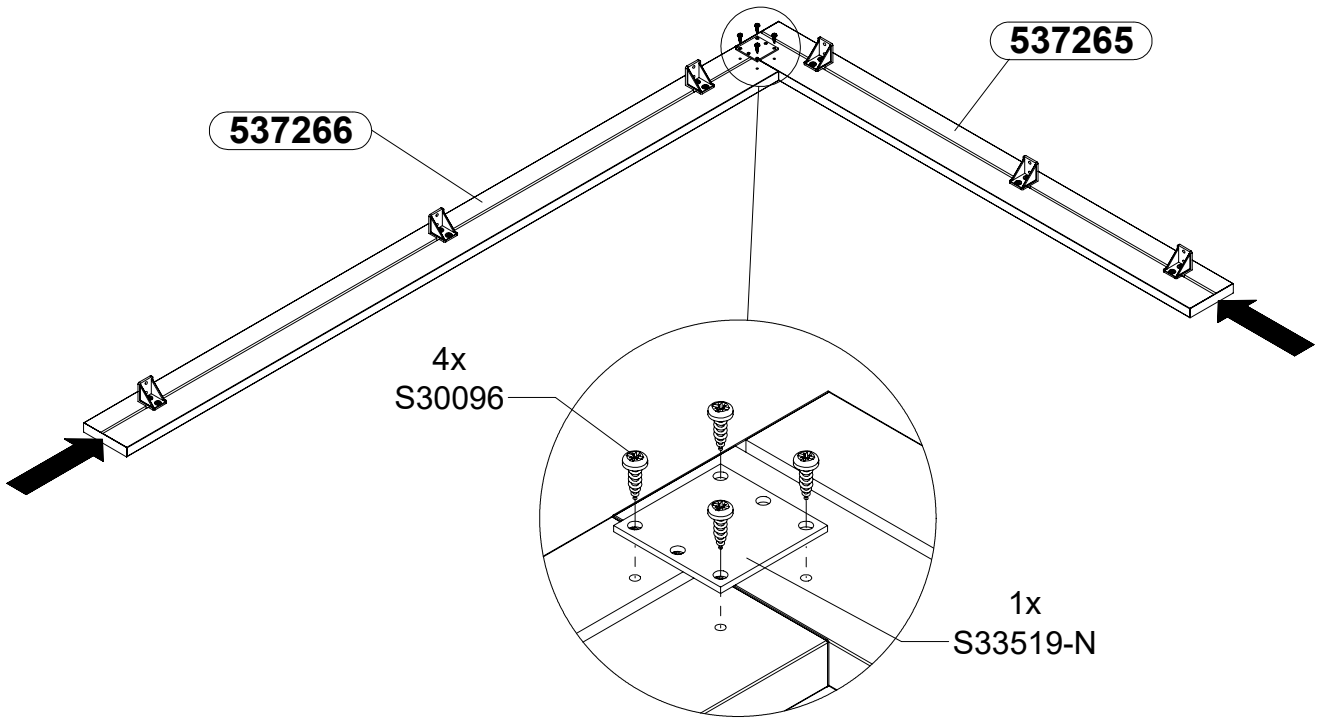

6x
S31299

45

46

47

48

49

-EN- Before suspending or fixing furniture to the wall (in order to prevent falling over), check the type and strength of the wall. Select wall plugs and screws appropriate for the given type of the wall. In the case of doubts, contact a specialist. The installation must be performed by a competent person. **WARNING!!! If the rawlplugs with screws are attached to the product, then they are intended only for walls made of solid and homogeneous materials.**