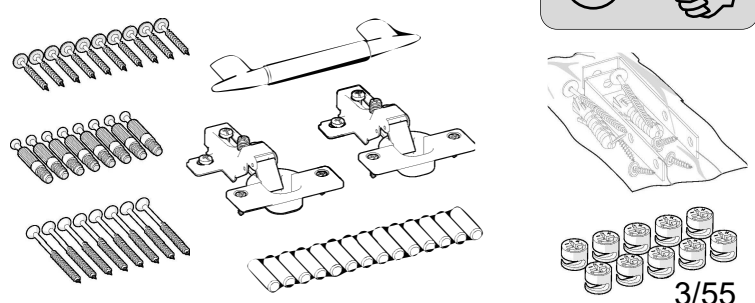

318-000011

Assembling instruction

EN. Follow the manufacturer's assembly instructions, otherwise danger may occur.

- EN -

Furniture containing wood-based panels (particle board, fibreboard, plywood etc.) may emit into indoor air inconsiderable amounts of substances used in the production processes. The level of this emission is examined and it meets the applicable standards. After assembling the furniture, it is advised to regularly ventilate the room where the furniture stands, which should last about four weeks or until the smell is eliminated.

CODE	DIMENSIONS		
022715	398x1777x2		1
022716	1294x413x2	2	
42576	399x305x15		2
42577	1596x204x22		1
74866	909x317x15		1
74867	879x205x15		1
144928	388x395x15		1
144929	388x395x15		1
144930	388x357x15		1
144931	186x355x15		1
144932	1284x323x15	1	
144933	1284x323x15	1	
144934	1284x309x15	1	
231320	1600x256x15		1
337485	1799x413x15		1
337486	1799x395x15		1
337487	876x356x15		1
337488	849x323x15	1	
337489	850x341x15	1	
337490	401x305x15	2	
537264	1800x81x15		1
537265	850x81x15		1
537266	1219.5x81x15	1	
633809	435x1213x15	1	