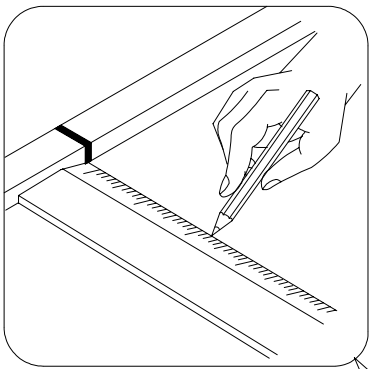

a = b

10x
S31299

10x
S30312

6x
S31299