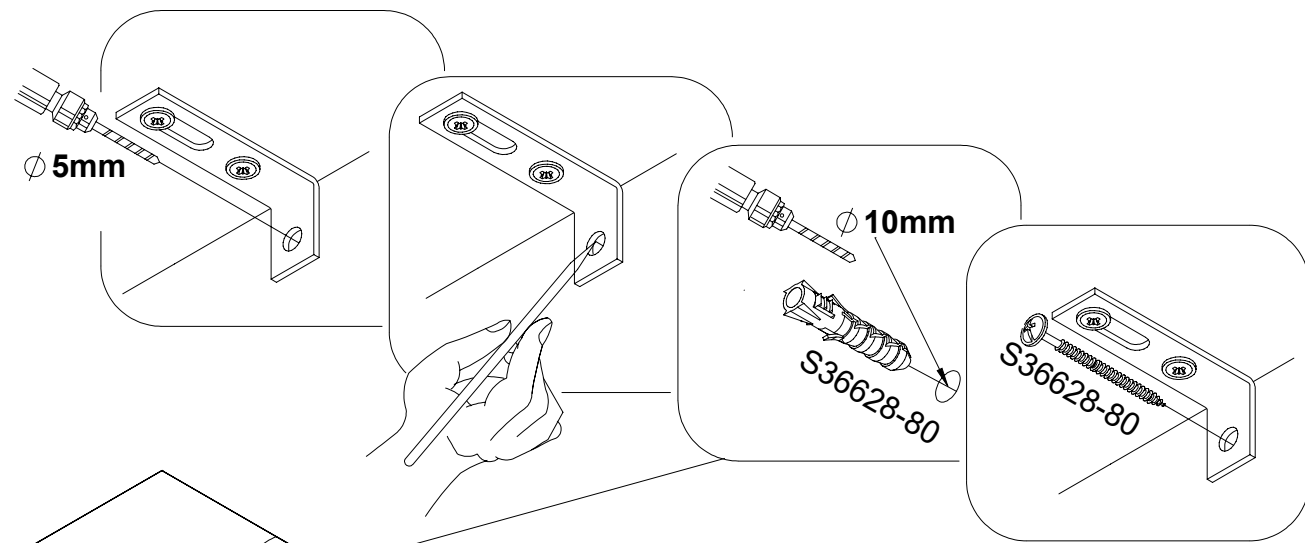

EN -To prevent the piece of furniture from falling over, please attach it permanently to the wall.

50