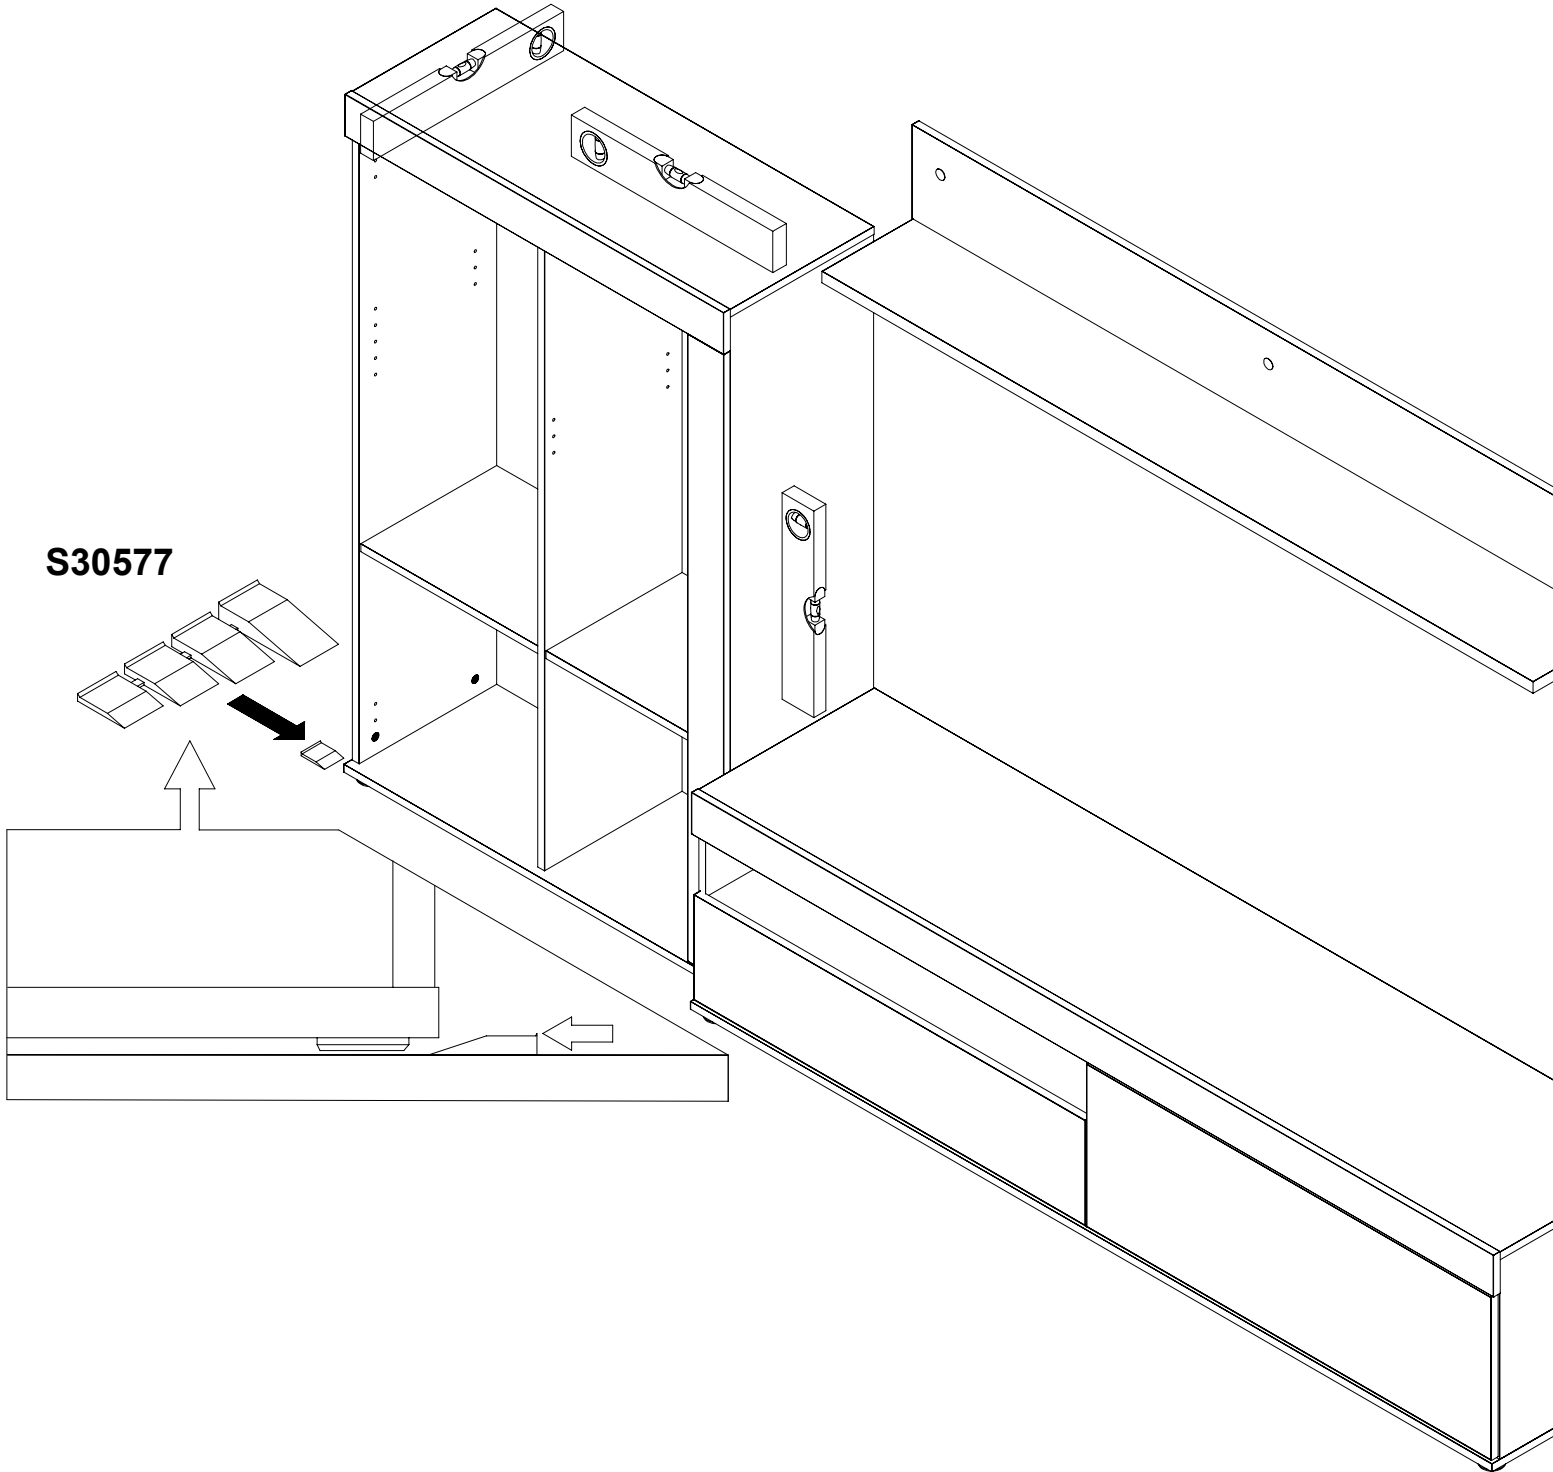

6x
S31299

45

46

47

48

49

-EN- Before suspending or fixing furniture to the wall (in order to prevent falling over), check the type and strength of the wall. Select wall plugs and screws appropriate for the given type of the wall. In the case of doubts, contact a specialist. The installation must be performed by a competent person. **WARNING!!! If the rawlplugs with screws are attached to the product, then they are intended only for walls made of solid and homogeneous materials.**