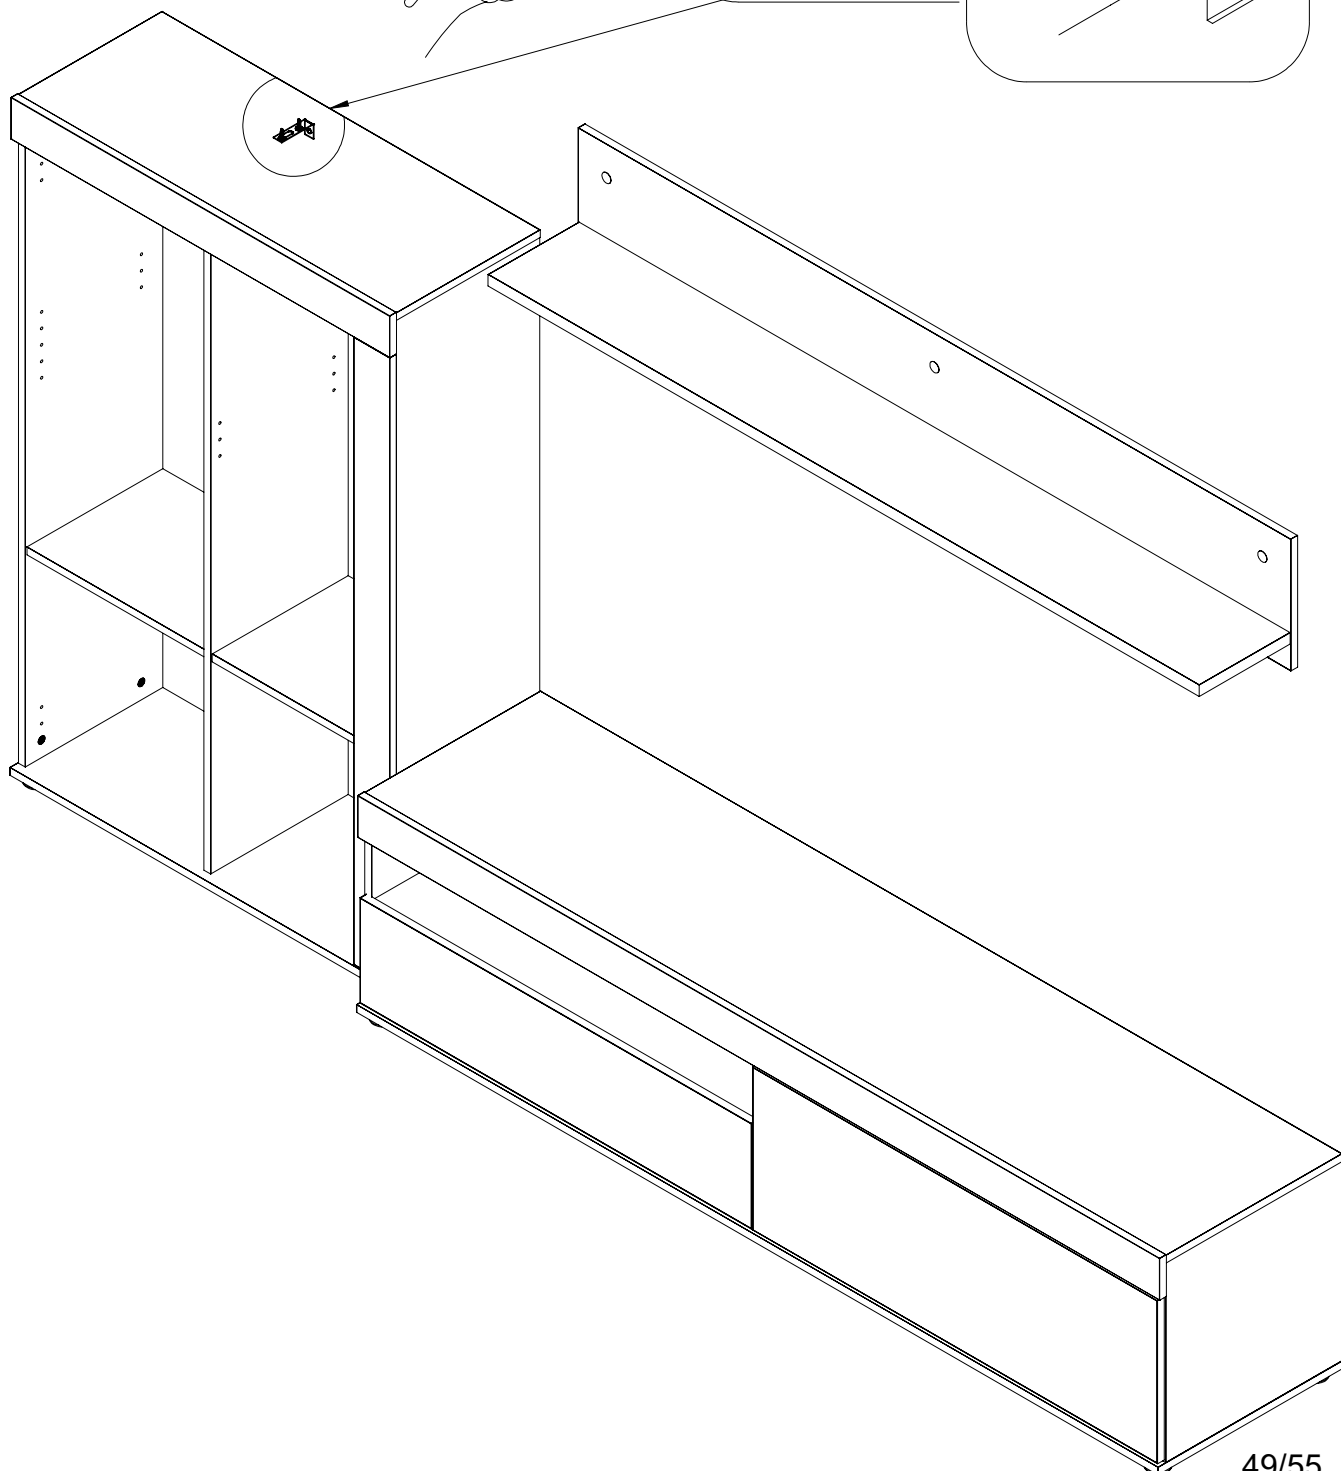

EN -To prevent the piece of furniture from falling over, please attach it permanently to the wall.

50