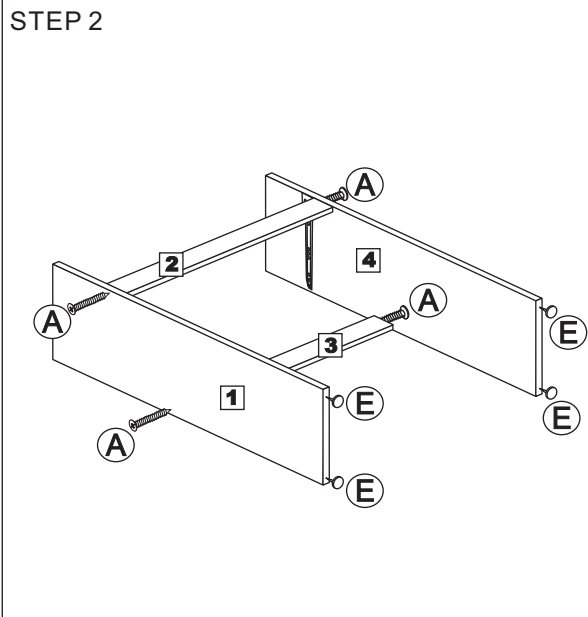

**249-00027**

Assembly Instruction

NO	HARDWARE LIST	QTY
A	M4X45MM screw	22
B	M4X25MM screw	2
C	M3.5X14MM screw	34
D	Wood Dowel (M8x25)	12
E	Leg Pin	8
F	Handle	1
G	M4X32MM screw	4
H	Mini Fit	2 sets
I	Nail (18mm)	30
J	L Bracket	4
K	Plastic Shelf Support	8
L	Runner Slide	1 set
M	Drawer Slide 12"	1 set