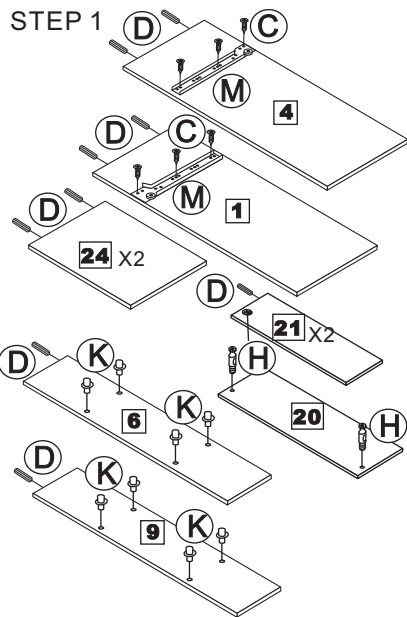

**249-00027**

Assembly Instruction

NO	HARDWARE LIST	QTY
A	M4X45MM screw	22
B	M4X25MM screw	2
C	M3.5X14MM screw	34
D	Wood Dowel (M8x25)	12
E	Leg Pin	8
F	Handle	1
G	M4X32MM screw	4
H	Mini Fit	2 sets
I	Nail (18mm)	30
J	L Bracket	4
K	Plastic Shelf Support	8
L	Runner Slide	1 set
M	Drawer Slide 12"	1 set