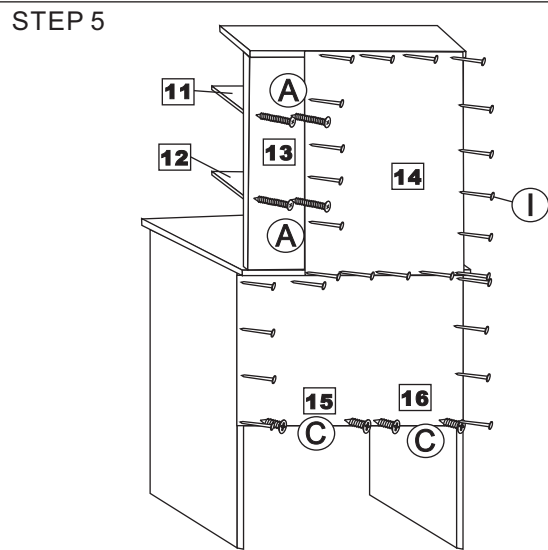

**249-00027**

Assembly Instruction

NO	HARDWARE LIST	QTY
A	M4X45MM screw	22
B	M4X25MM screw	2
C	M3.5X14MM screw	34
D	Wood Dowel (M8x25)	12
E	Leg Pin	8
F	Handle	1
G	M4X32MM screw	4
H	Mini Fit	2 sets
I	Nail (18mm)	30
J	L Bracket	4
K	Plastic Shelf Support	8
L	Runner Slide	1 set
M	Drawer Slide 12"	1 set