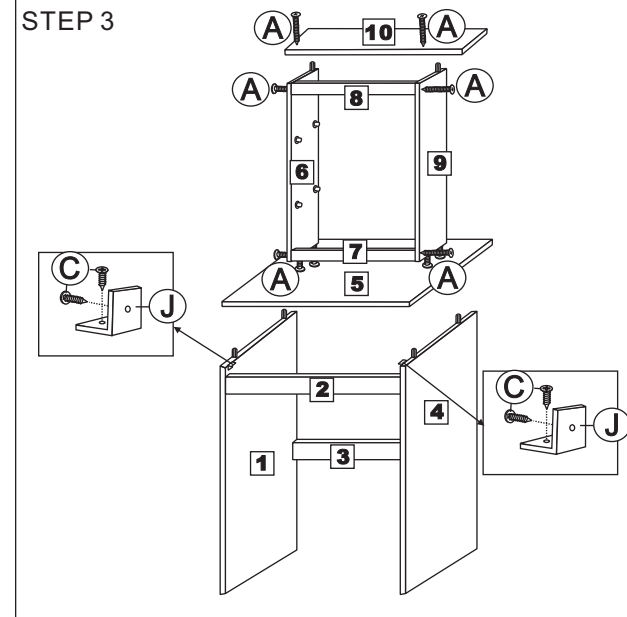

**249-00027**

Assembly Instruction

NO	HARDWARE LIST	QTY
A	M4X45MM screw	22
B	M4X25MM screw	2
C	M3.5X14MM screw	34
D	Wood Dowel (M8x25)	12
E	Leg Pin	8
F	Handle	1
G	M4X32MM screw	4
H	Mini Fit	2 sets
I	Nail (18mm)	30
J	L Bracket	4
K	Plastic Shelf Support	8
L	Runner Slide	1 set
M	Drawer Slide 12"	1 set