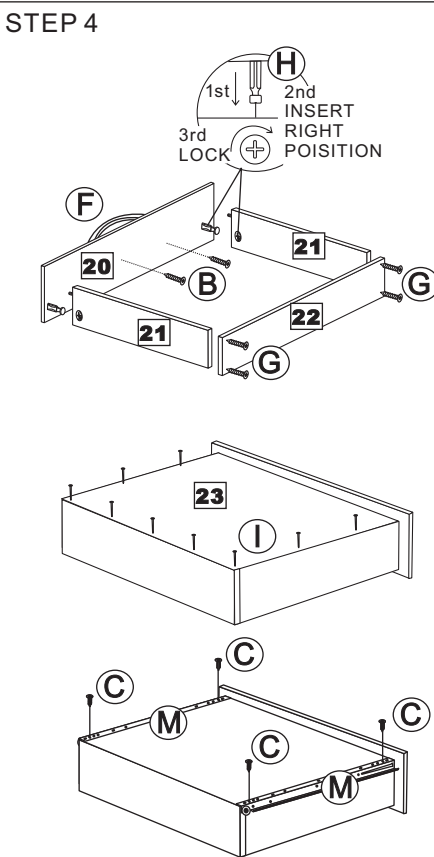

**249-00027**

Assembly Instruction

NO	HARDWARE LIST	QTY
A	M4X45MM screw	22
B	M4X25MM screw	2
C	M3.5X14MM screw	34
D	Wood Dowel (M8x25)	12
E	Leg Pin	8
F	Handle	1
G	M4X32MM screw	4
H	Mini Fit	2 sets
I	Nail (18mm)	30
J	L Bracket	4
K	Plastic Shelf Support	8
L	Runner Slide	1 set
M	Drawer Slide 12"	1 set