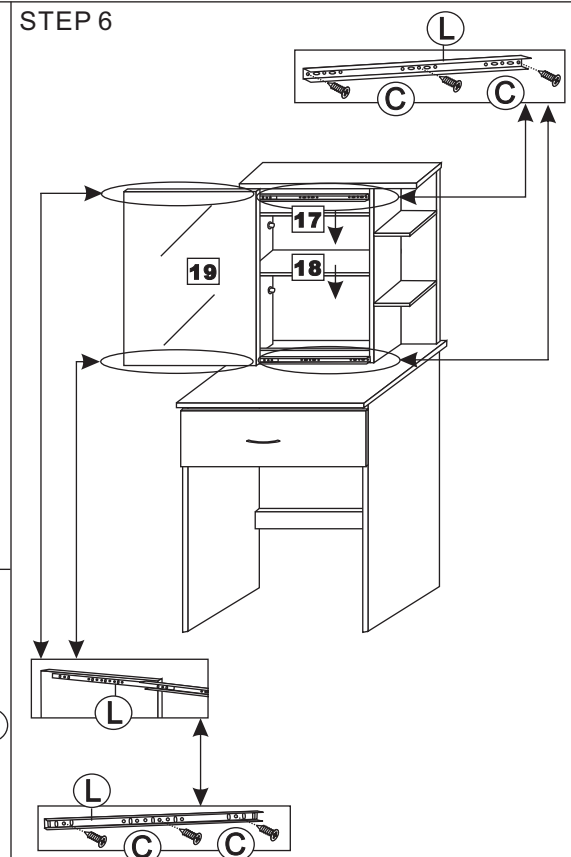

**249-00027**

Assembly Instruction

NO	HARDWARE LIST	QTY
A	M4X45MM screw	22
B	M4X25MM screw	2
C	M3.5X14MM screw	34
D	Wood Dowel (M8x25)	12
E	Leg Pin	8
F	Handle	1
G	M4X32MM screw	4
H	Mini Fit	2 sets
I	Nail (18mm)	30
J	L Bracket	4
K	Plastic Shelf Support	8
L	Runner Slide	1 set
M	Drawer Slide 12"	1 set