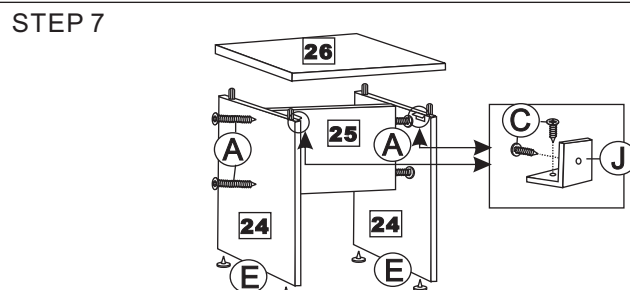

**249-00027**

Assembly Instruction

NO	HARDWARE LIST	QTY
A	M4X45MM screw	22
B	M4X25MM screw	2
C	M3.5X14MM screw	34
D	Wood Dowel (M8x25)	12
E	Leg Pin	8
F	Handle	1
G	M4X32MM screw	4
H	Mini Fit	2 sets
I	Nail (18mm)	30
J	L Bracket	4
K	Plastic Shelf Support	8
L	Runner Slide	1 set
M	Drawer Slide 12"	1 set