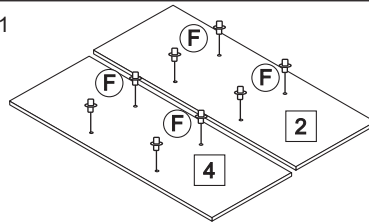

**249-000005**  
Assembly Instruction

NO	HARDWARE LIST	QTY
A	M4X32MM screw	12
B	M4X25MM screw	3
C	M5X14MM screw	35
D	Magnet	3
E	Magnet Plate	3
F	Plastic Shelf Support	19
G	Door Holder	6
H	Handle	3
I	Nail	30
J	Plastic Leg	5

STEP 1

STEP 2

STEP 4

STEP 3

Complete

**Model:888**  
Assembly Instruction

NO	HARDWARE LIST	QTY
A	M4X32MM screw	12
B	M4X25MM screw	3
C	M5X14MM screw	35
D	Magnet	3
E	Magnet Plate	3
F	Plastic Shelf Support	19
G	Door Holder	6
H	Handle	3
I	Nail	30
J	Plastic Leg	5