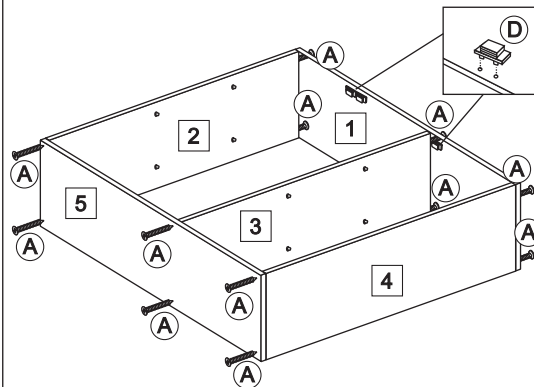

STEP 1

STEP 2

STEP 4

STEP 3

Complete

**Model:888**  
Assembly Instruction

NO	HARDWARE LIST	QTY
A	M4X32MM screw	12
B	M4X25MM screw	3
C	M5X14MM screw	35
D	Magnet	3
E	Magnet Plate	3
F	Plastic Shelf Support	19
G	Door Holder	6
H	Handle	3
I	Nail	30
J	Plastic Leg	5

STEP 1

STEP 2

STEP 4

STEP 3

Complete