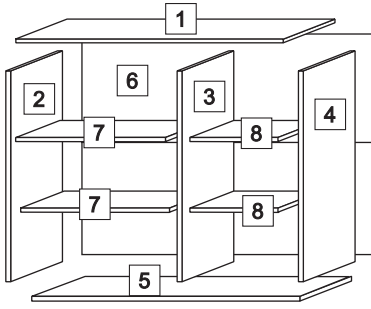

**249-000005**  
Assembly Instruction

NO	HARDWARE LIST	QTY
A	M4X32MM screw	12
B	M4X25MM screw	3
C	M5X14MM screw	35
D	Magnet	3
E	Magnet Plate	3
F	Plastic Shelf Support	19
G	Door Holder	6
H	Handle	3
I	Nail	30
J	Plastic Leg	5

STEP 1

STEP 2

STEP 4

STEP 3

Complete

**Model:888**  
Assembly Instruction

NO	HARDWARE LIST	QTY
A	M4X32MM screw	12
B	M4X25MM screw	3
C	M5X14MM screw	35
D	Magnet	3
E	Magnet Plate	3
F	Plastic Shelf Support	19
G	Door Holder	6
H	Handle	3
I	Nail	30
J	Plastic Leg	5