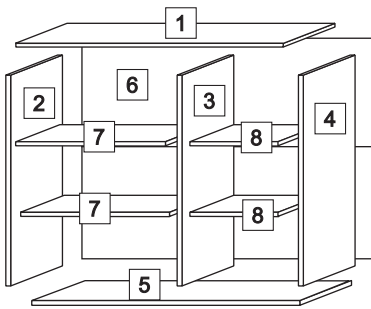

STEP 1

STEP 2

STEP 4

STEP 3

Complete

**Model:888**  
Assembly Instruction

NO	HARDWARE LIST	QTY
A	M4X32MM screw	12
B	M4X25MM screw	3
C	M5X14MM screw	35
D	Magnet	3
E	Magnet Plate	3
F	Plastic Shelf Support	19
G	Door Holder	6
H	Handle	3
I	Nail	30
J	Plastic Leg	5

STEP 1

STEP 2

STEP 4

STEP 3

Complete