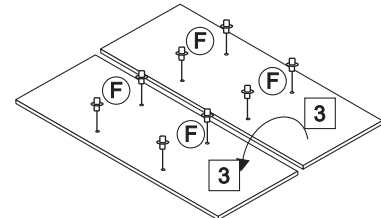

**249-000005**  
Assembly Instruction

NO	HARDWARE LIST	QTY
A	M4X32MM screw	12
B	M4X25MM screw	3
C	M5X14MM screw	35
D	Magnet	3
E	Magnet Plate	3
F	Plastic Shelf Support	19
G	Door Holder	6
H	Handle	3
I	Nail	30
J	Plastic Leg	5

STEP 1

STEP 2

STEP 4

STEP 3

Complete

**Model:888**  
Assembly Instruction

NO	HARDWARE LIST	QTY
A	M4X32MM screw	12
B	M4X25MM screw	3
C	M5X14MM screw	35
D	Magnet	3
E	Magnet Plate	3
F	Plastic Shelf Support	19
G	Door Holder	6
H	Handle	3
I	Nail	30
J	Plastic Leg	5

STEP 1

STEP 2

STEP 4

STEP 3

Complete