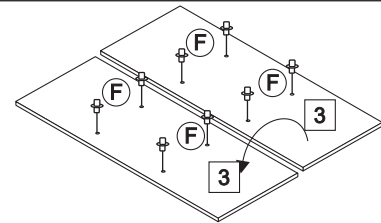

**249-000005**  
Assembly Instruction

NO	HARDWARE LIST	QTY
A	M4X32MM screw	12
B	M4X25MM screw	3
C	M5X14MM screw	35
D	Magnet	3
E	Magnet Plate	3
F	Plastic Shelf Support	19
G	Door Holder	6
H	Handle	3
I	Nail	30
J	Plastic Leg	5

STEP 1

STEP 2

STEP 4

STEP 3

Complete

**Model:888**  
Assembly Instruction

NO	HARDWARE LIST	QTY
A	M4X32MM screw	12
B	M4X25MM screw	3
C	M5X14MM screw	35
D	Magnet	3
E	Magnet Plate	3
F	Plastic Shelf Support	19
G	Door Holder	6
H	Handle	3
I	Nail	30
J	Plastic Leg	5