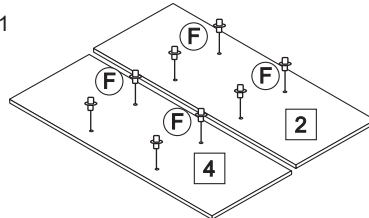

**249-000005**  
Assembly Instruction

NO	HARDWARE LIST	QTY
A	M4X32MM screw	12
B	M4X25MM screw	3
C	M5X14MM screw	35
D	Magnet	3
E	Magnet Plate	3
F	Plastic Shelf Support	19
G	Door Holder	6
H	Handle	3
I	Nail	30
J	Plastic Leg	5

STEP 1

STEP 2

STEP 4

STEP 3

Complete

**Model:888**  
Assembly Instruction

NO	HARDWARE LIST	QTY
A	M4X32MM screw	12
B	M4X25MM screw	3
C	M5X14MM screw	35
D	Magnet	3
E	Magnet Plate	3
F	Plastic Shelf Support	19
G	Door Holder	6
H	Handle	3
I	Nail	30
J	Plastic Leg	5

STEP 1

STEP 2

STEP 4

STEP 3

Complete