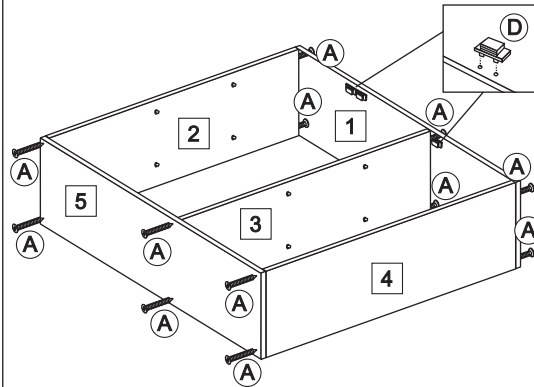

**249-000005**  
Assembly Instruction

NO	HARDWARE LIST	QTY
A	M4X32MM screw	12
B	M4X25MM screw	3
C	M5X14MM screw	35
D	Magnet	3
E	Magnet Plate	3
F	Plastic Shelf Support	19
G	Door Holder	6
H	Handle	3
I	Nail	30
J	Plastic Leg	5

STEP 1

STEP 2

STEP 4

STEP 3

Complete

**Model:888**  
Assembly Instruction

NO	HARDWARE LIST	QTY
A	M4X32MM screw	12
B	M4X25MM screw	3
C	M5X14MM screw	35
D	Magnet	3
E	Magnet Plate	3
F	Plastic Shelf Support	19
G	Door Holder	6
H	Handle	3
I	Nail	30
J	Plastic Leg	5