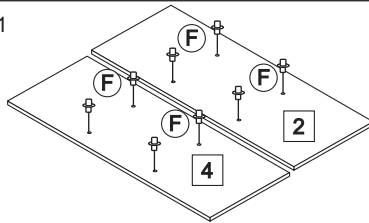

249-000004
Assembly Instruction

NO	HARDWARE LIST	QTY
A	M4X32MM screw	12
B	M4X25MM screw	3
C	M5X14MM screw	35
D	Magnet	3
E	Magnet Plate	3
F	Plastic Shelf Support	19
G	Door Holder	6
H	Handle	3
I	Nail	30
J	Plastic Leg	5

STEP 1

STEP 2

STEP 4

STEP 3

Complete

Model:888
Assembly Instruction

NO	HARDWARE LIST	QTY
A	M4X32MM screw	12
B	M4X25MM screw	3
C	M5X14MM screw	35
D	Magnet	3
E	Magnet Plate	3
F	Plastic Shelf Support	19
G	Door Holder	6
H	Handle	3
I	Nail	30
J	Plastic Leg	5