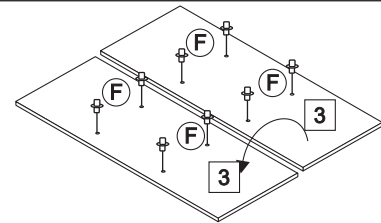

249-000004
Assembly Instruction

NO	HARDWARE LIST	QTY
A	M4X32MM screw	12
B	M4X25MM screw	3
C	M5X14MM screw	35
D	Magnet	3
E	Magnet Plate	3
F	Plastic Shelf Support	19
G	Door Holder	6
H	Handle	3
I	Nail	30
J	Plastic Leg	5

STEP 1

STEP 2

STEP 4

STEP 3

Complete

Model:888
Assembly Instruction

NO	HARDWARE LIST	QTY
A	M4X32MM screw	12
B	M4X25MM screw	3
C	M5X14MM screw	35
D	Magnet	3
E	Magnet Plate	3
F	Plastic Shelf Support	19
G	Door Holder	6
H	Handle	3
I	Nail	30
J	Plastic Leg	5