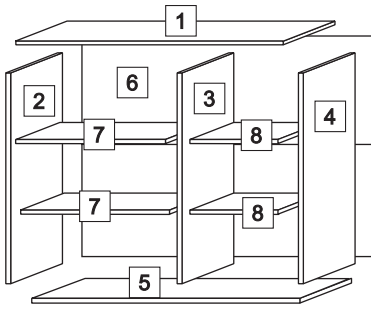

249-000004
Assembly Instruction

NO	HARDWARE LIST	QTY
A	M4X32MM screw	12
B	M4X25MM screw	3
C	M5X14MM screw	35
D	Magnet	3
E	Magnet Plate	3
F	Plastic Shelf Support	19
G	Door Holder	6
H	Handle	3
I	Nail	30
J	Plastic Leg	5

STEP 1

STEP 2

STEP 4

STEP 3

Complete

Model:888
Assembly Instruction

NO	HARDWARE LIST	QTY
A	M4X32MM screw	12
B	M4X25MM screw	3
C	M5X14MM screw	35
D	Magnet	3
E	Magnet Plate	3
F	Plastic Shelf Support	19
G	Door Holder	6
H	Handle	3
I	Nail	30
J	Plastic Leg	5