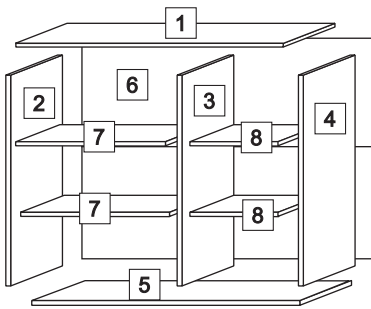

STEP 1

STEP 2

STEP 4

STEP 3

Complete

Model:888
Assembly Instruction

NO	HARDWARE LIST	QTY
A	M4X32MM screw	12
B	M4X25MM screw	3
C	M5X14MM screw	35
D	Magnet	3
E	Magnet Plate	3
F	Plastic Shelf Support	19
G	Door Holder	6
H	Handle	3
I	Nail	30
J	Plastic Leg	5

STEP 1

STEP 2

STEP 4

STEP 3

Complete