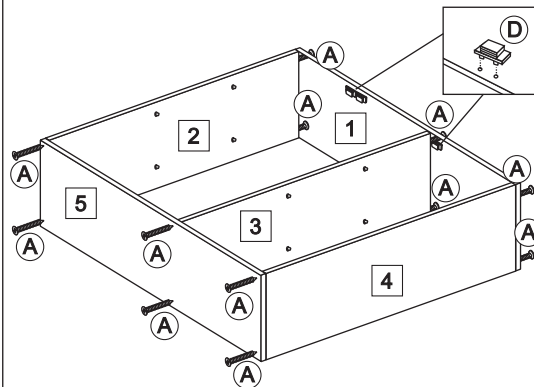

STEP 1

STEP 2

STEP 4

STEP 3

Complete

Model:888
Assembly Instruction

NO	HARDWARE LIST	QTY
A	M4X32MM screw	12
B	M4X25MM screw	3
C	M5X14MM screw	35
D	Magnet	3
E	Magnet Plate	3
F	Plastic Shelf Support	19
G	Door Holder	6
H	Handle	3
I	Nail	30
J	Plastic Leg	5

STEP 1

STEP 2

STEP 4

STEP 3

Complete