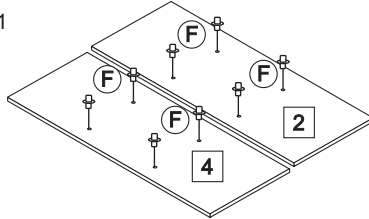

249-000004
Assembly Instruction

NO	HARDWARE LIST	QTY
A	M4X32MM screw	12
B	M4X25MM screw	3
C	M5X14MM screw	35
D	Magnet	3
E	Magnet Plate	3
F	Plastic Shelf Support	19
G	Door Holder	6
H	Handle	3
I	Nail	30
J	Plastic Leg	5

STEP 1

STEP 2

STEP 4

STEP 3

Complete

Model:888
Assembly Instruction

NO	HARDWARE LIST	QTY
A	M4X32MM screw	12
B	M4X25MM screw	3
C	M5X14MM screw	35
D	Magnet	3
E	Magnet Plate	3
F	Plastic Shelf Support	19
G	Door Holder	6
H	Handle	3
I	Nail	30
J	Plastic Leg	5

STEP 1

STEP 2

STEP 4

STEP 3

Complete