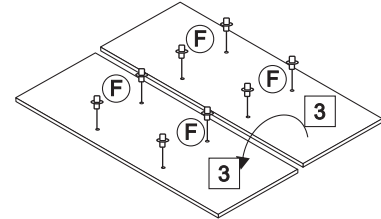

249-000004
Assembly Instruction

NO	HARDWARE LIST	QTY
A	M4X32MM screw	12
B	M4X25MM screw	3
C	M5X14MM screw	35
D	Magnet	3
E	Magnet Plate	3
F	Plastic Shelf Support	19
G	Door Holder	6
H	Handle	3
I	Nail	30
J	Plastic Leg	5

STEP 1

STEP 2

STEP 4

STEP 3

Complete

Model:888
Assembly Instruction

NO	HARDWARE LIST	QTY
A	M4X32MM screw	12
B	M4X25MM screw	3
C	M5X14MM screw	35
D	Magnet	3
E	Magnet Plate	3
F	Plastic Shelf Support	19
G	Door Holder	6
H	Handle	3
I	Nail	30
J	Plastic Leg	5

STEP 1

STEP 2

STEP 4

STEP 3

Complete