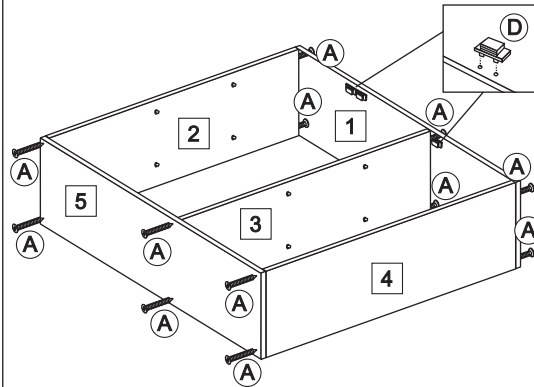

249-000004
Assembly Instruction

NO	HARDWARE LIST	QTY
A	M4X32MM screw	12
B	M4X25MM screw	3
C	M5X14MM screw	35
D	Magnet	3
E	Magnet Plate	3
F	Plastic Shelf Support	19
G	Door Holder	6
H	Handle	3
I	Nail	30
J	Plastic Leg	5

STEP 1

STEP 2

STEP 4

STEP 3

Complete

Model:888
Assembly Instruction

NO	HARDWARE LIST	QTY
A	M4X32MM screw	12
B	M4X25MM screw	3
C	M5X14MM screw	35
D	Magnet	3
E	Magnet Plate	3
F	Plastic Shelf Support	19
G	Door Holder	6
H	Handle	3
I	Nail	30
J	Plastic Leg	5