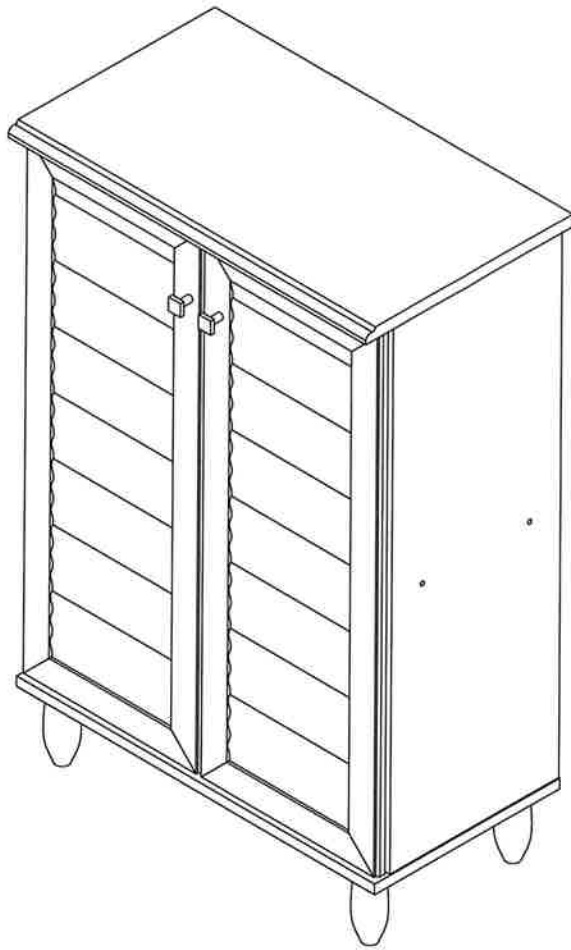

HARDWARE LIST			
NO	DESCRIPTION		QTY
I	JCBCW SCREW M6.3 x 50		8pcs
II	M4 ALLEN KEY		1pc
III	HANDLE & SCREW M3.5 x 30		2sets
IV	STICKER		4pcs
V	Q-FIT		4sets
VI	SPRING DOOR SUPPORT		4pcs
VII	NAIL		40pcs
VIII	PVC LEG & SCREW M3.5 x 14		4sets
IX	MAGNET WITH PLATE & SCREW		2sets
X	SHELF SUPPORT		8pcs
XI	HIPS STOPPER & SCREW M3.5 x 14		1set
XII	M8 x 30 PLASTIC DOWEL		4pcs

STEP 1

STEP 2

STEP 3

STEP 4

STEP 5

STEP 6

COMPLETE SET

NO	DESCRIPTION	QTY
A	LEFT SIDE	01
B	LOWER SHELF	01
C	CENTRE SHELF	01
D	TOP SUPPORT	01
E	RIGHT SIDE	01
F	TOP	02
G	BACK	02
H	MOVABLE SHELF	02
I	LEFT SIDE DOOR	01
J	RIGHT SIDE DOOR	01