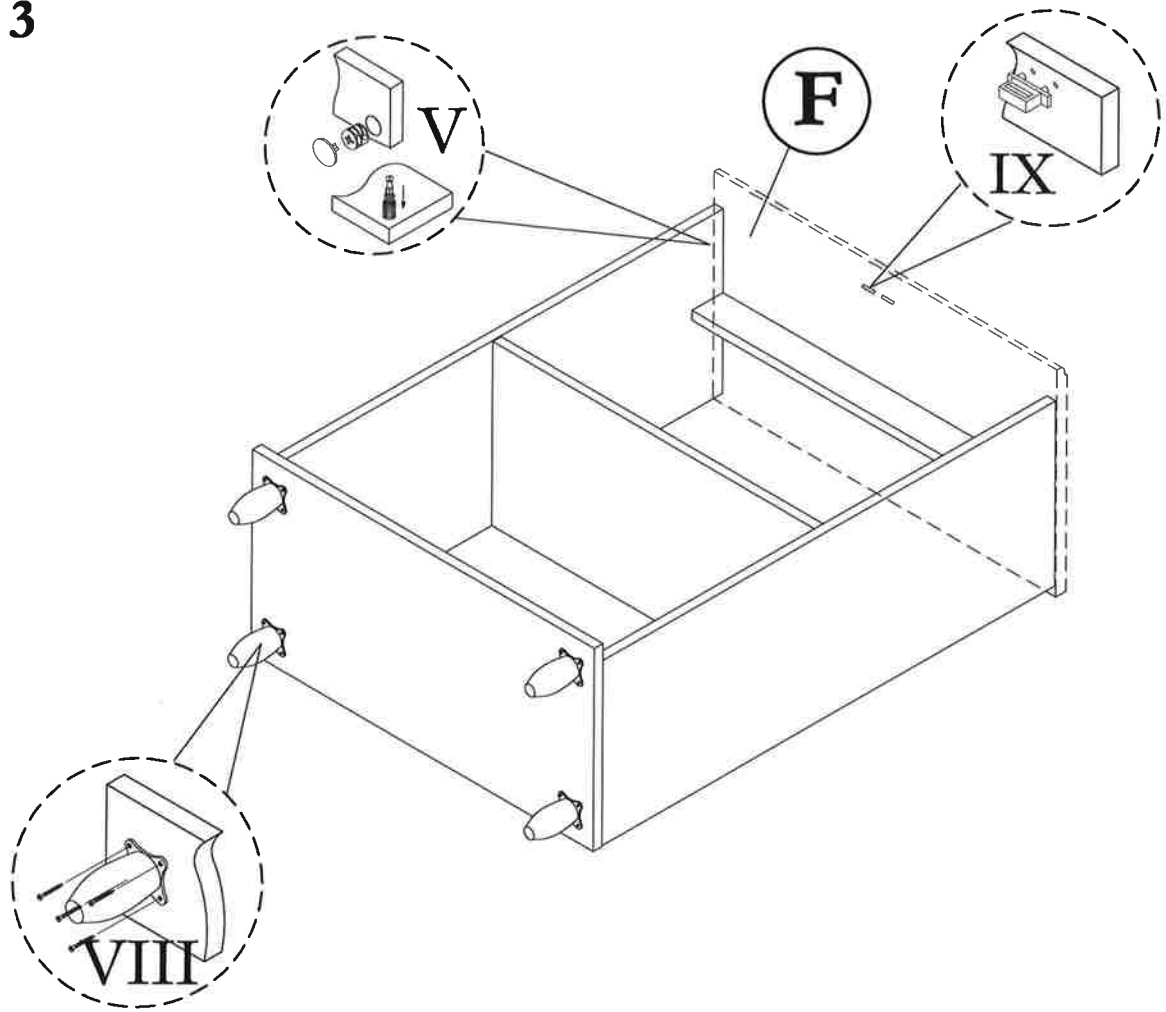

HARDWARE LIST			
NO	DESCRIPTION		QTY
I	JCBCW SCREW M6.3 x 50		8pcs
II	M4 ALLEN KEY		1pc
III	HANDLE & SCREW M3.5 x 30		2sets
IV	STICKER		4pcs
V	Q-FIT		4sets
VI	SPRING DOOR SUPPORT		4pcs
VII	NAIL		40pcs
VIII	PVC LEG & SCREW M3.5 x 14		4sets
IX	MAGNET WITH PLATE & SCREW		2sets
X	SHELF SUPPORT		8pcs
XI	HIPS STOPPER & SCREW M3.5 x 14		1set
XII	M8 x 30 PLASTIC DOWEL		4pcs

STEP 1

STEP 2

STEP 3

STEP 4

STEP 5

STEP 6

COMPLETE SET

NO	DESCRIPTION	QTY
A	LEFT SIDE	01
B	LOWER SHELF	01
C	CENTRE SHELF	01
D	TOP SUPPORT	01
E	RIGHT SIDE	01
F	TOP	02
G	BACK	02
H	MOVABLE SHELF	02
I	LEFT SIDE DOOR	01
J	RIGHT SIDE DOOR	01