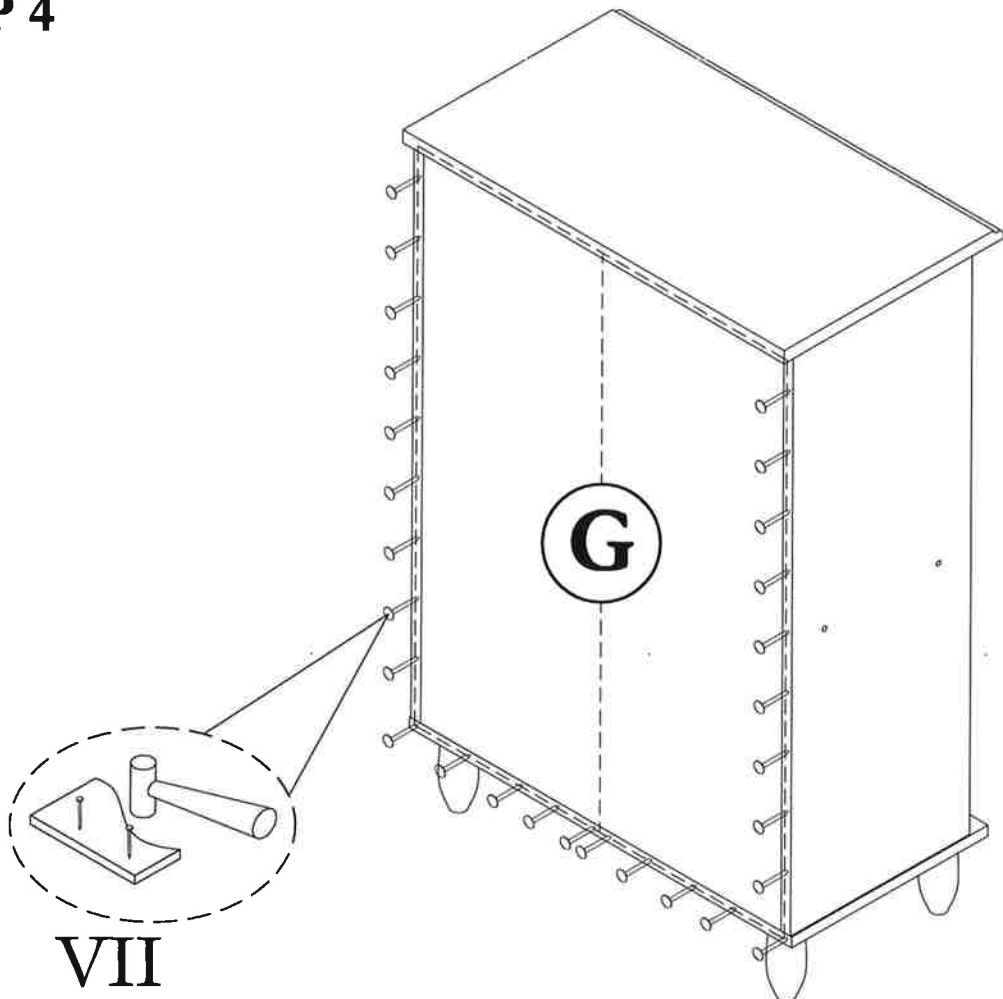

HARDWARE LIST			
NO	DESCRIPTION		QTY
I	JCBCW SCREW M6.3 x 50		8pcs
II	M4 ALLEN KEY		1pc
III	HANDLE & SCREW M3.5 x 30		2sets
IV	STICKER		4pcs
V	Q-FIT		4sets
VI	SPRING DOOR SUPPORT		4pcs
VII	NAIL		40pcs
VIII	PVC LEG & SCREW M3.5 x 14		4sets
IX	MAGNET WITH PLATE & SCREW		2sets
X	SHELF SUPPORT		8pcs
XI	HIPS STOPPER & SCREW M3.5 x 14		1set
XII	M8 x 30 PLASTIC DOWEL		4pcs

STEP 1

STEP 2

STEP 3

STEP 4

STEP 5

STEP 6

COMPLETE SET

NO	DESCRIPTION	QTY
A	LEFT SIDE	01
B	LOWER SHELF	01
C	CENTRE SHELF	01
D	TOP SUPPORT	01
E	RIGHT SIDE	01
F	TOP	02
G	BACK	02
H	MOVABLE SHELF	02
I	LEFT SIDE DOOR	01
J	RIGHT SIDE DOOR	01