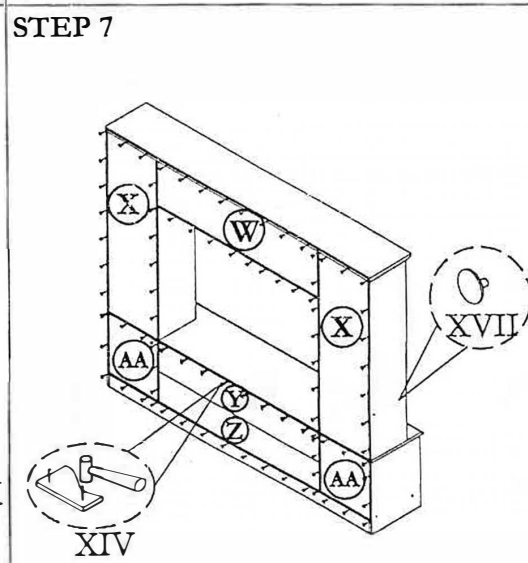

In order to obtain smooth and rapid service when ordering repair parts, please give full attention to the following of PART NUMBER.

NO	DESCRIPTION	QTY
A	TOP (Top)	01
B	LEFT SIDE (Top)	01
C	CENTRE SHELF (Top)	02
D	CENTRE VERTICAL (Top)	01
E	CENTRE VERTICAL (Top)	01
F	CENTRE SHELF (Top)	01
G	CENTRE SHELF SUPPORT (Top)	01
H	CENTRE VERTICAL (Top)	01
I	RIGHT SIDE (Top)	01
J	TOP (Bottom)	01
K	LEFT SIDE (Bottom)	01

NO	DESCRIPTION	QTY
L	CENTRE VERTICAL (Bottom)	01
M	CENTRE VERTICAL (Bottom)	01
N	CENTRE VERTICAL (Bottom)	01
O	CENTRE SHELF (Bottom)	01
P	CENTRE VERTICAL (Bottom)	01
Q	LOWER SHELF (Bottom)	01
R	LEG	02
S	RIGHT SIDE (Bottom)	01
T	LEFT SIDE WRAPPING	01
U	FRONT WRAPPING	01
V	RIGHT SIDE WRAPPING	01

NO	DESCRIPTION	QTY
W	BACK (Top)	01
X	BACK (Top)	02
Y	BACK (Bottom)	01
Z	BACK (Bottom)	01
AA	BACK (Bottom)	02
AB	DOOR (Top)	02
AC	DOOR (Bottom)	02
AD	DRAWER FACE	02
AE	MOVABLE SHELF	04

ASSEMBLY INSTRUCTION
MODEL : 8265 / TV CABINET

123-000119

Before you begin, please follow assembly instruction carefully.
 Then follow them step by step.

HARDWARE LIST			
NO	DESCRIPTION		QTY
I	JCBCW SCREW M6 x 45		28pcs
II	M4 ALLEN KEY		1pc
III	HANDLE & SCREW M4 x 22		2sets
IV	HANDLE & SCREW M4 x 22		2sets
V	HANDLE & SCREW M4 x 12		4sets