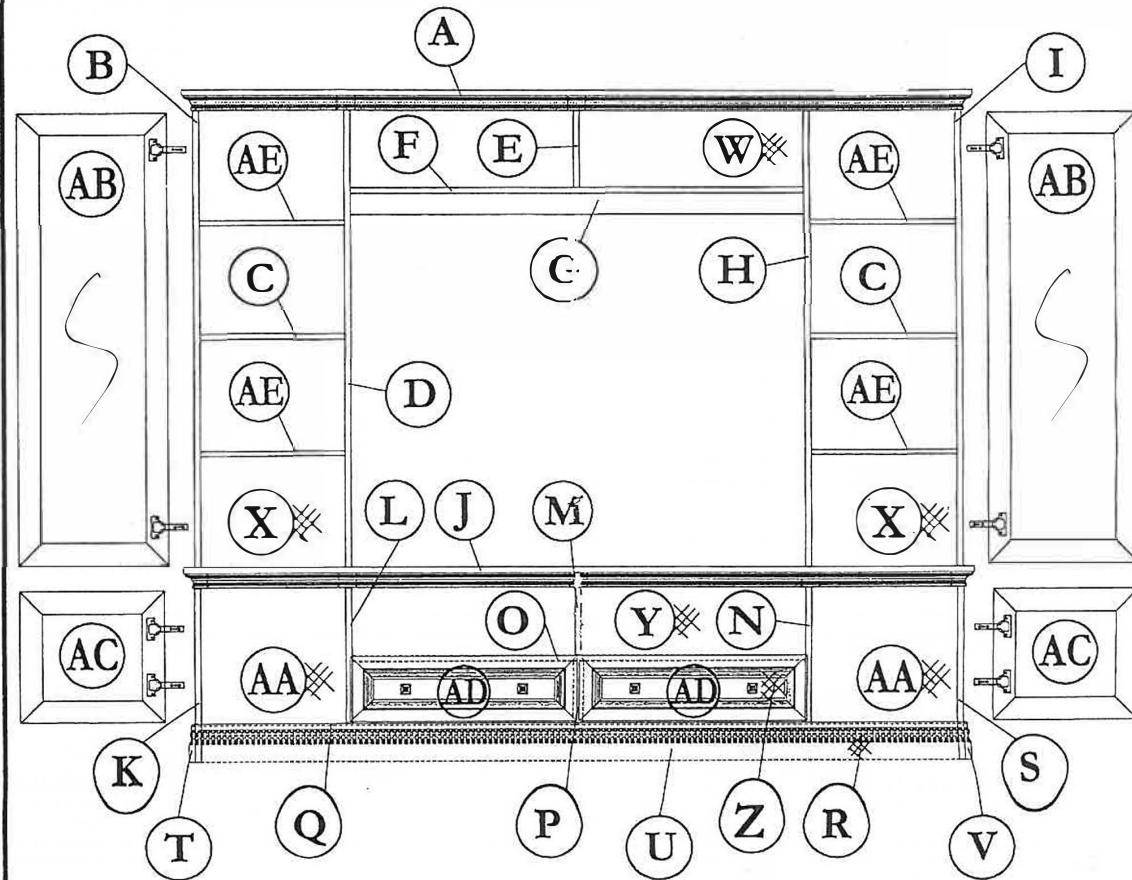

In order to obtain smooth and rapid service when ordering repair parts, please give full attention to the following of PART NUMBER.

NO	DESCRIPTION	QTY
A	TOP (Top)	01
B	LEFT SIDE (Top)	01
C	CENTRE SHELF (Top)	02
D	CENTRE VERTICAL (Top)	01
E	CENTRE VERTICAL (Top)	01
F	CENTRE SHELF (Top)	01
G	CENTRE SHELF SUPPORT (Top)	01
H	CENTRE VERTICAL (Top)	01
I	RIGHT SIDE (Top)	01
J	TOP (Bottom)	01
K	LEFT SIDE (Bottom)	01

NO	DESCRIPTION	QTY
W	BACK (Top)	01
X	BACK (Top)	02
Y	BACK (Bottom)	01
Z	BACK (Bottom)	01
AA	BACK (Bottom)	02
AB	DOOR (Top)	02
AC	DOOR (Bottom)	02
AD	DRAWER FACE	02
AE	MOVABLE SHELF	04

ASSEMBLY INSTRUCTION
MODEL : 8265 / TV CABINET