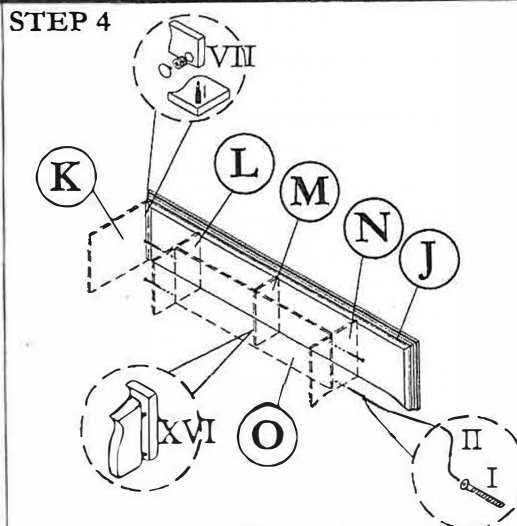

In order to obtain smooth and rapid service when ordering repair parts, please give full attention to the following of PART NUMBER.

NO	DESCRIPTION	QTY
A	TOP (Top)	01
B	LEFT SIDE (Top)	01
C	CENTRE SHELF (Top)	02
D	CENTRE VERTICAL (Top)	01
E	CENTRE VERTICAL (Top)	01
F	CENTRE SHELF (Top)	01
G	CENTRE SHELF SUPPORT (Top)	01
H	CENTRE VERTICAL (Top)	01
I	RIGHT SIDE (Top)	01
J	TOP (Bottom)	01
K	LEFT SIDE (Bottom)	01

NO	DESCRIPTION	QTY
L	CENTRE VERTICAL (Bottom)	01
M	CENTRE VERTICAL (Bottom)	01
N	CENTRE VERTICAL (Bottom)	01
O	CENTRE SHELF (Bottom)	01
P	CENTRE VERTICAL (Bottom)	01
Q	LOWER SHELF (Bottom)	01
R	LEG	02
S	RIGHT SIDE (Bottom)	01
T	LEFT SIDE WRAPPING	01
U	FRONT WRAPPING	01
V	RIGHT SIDE WRAPPING	01

NO	DESCRIPTION	QTY
W	BACK (Top)	01
X	BACK (Top)	02
Y	BACK (Bottom)	01
Z	BACK (Bottom)	01
AA	BACK (Bottom)	02
AB	DOOR (Top)	02
AC	DOOR (Bottom)	02
AD	DRAWER FACE	02
AE	MOVABLE SHELF	04

ASSEMBLY INSTRUCTION
MODEL : 8265 / TV CABINET

123-000119

Before you begin, please follow assembly instruction carefully.
 Then follow them step by step.

HARDWARE LIST			
NO	DESCRIPTION		QTY
I	JCBCW SCREW M6 x 45		28pcs
II	M4 ALLEN KEY		1pc
III	HANDLE & SCREW M4 x 22		2sets
IV	HANDLE & SCREW M4 x 22		2sets
V	HANDLE & SCREW M4 x 12		4sets