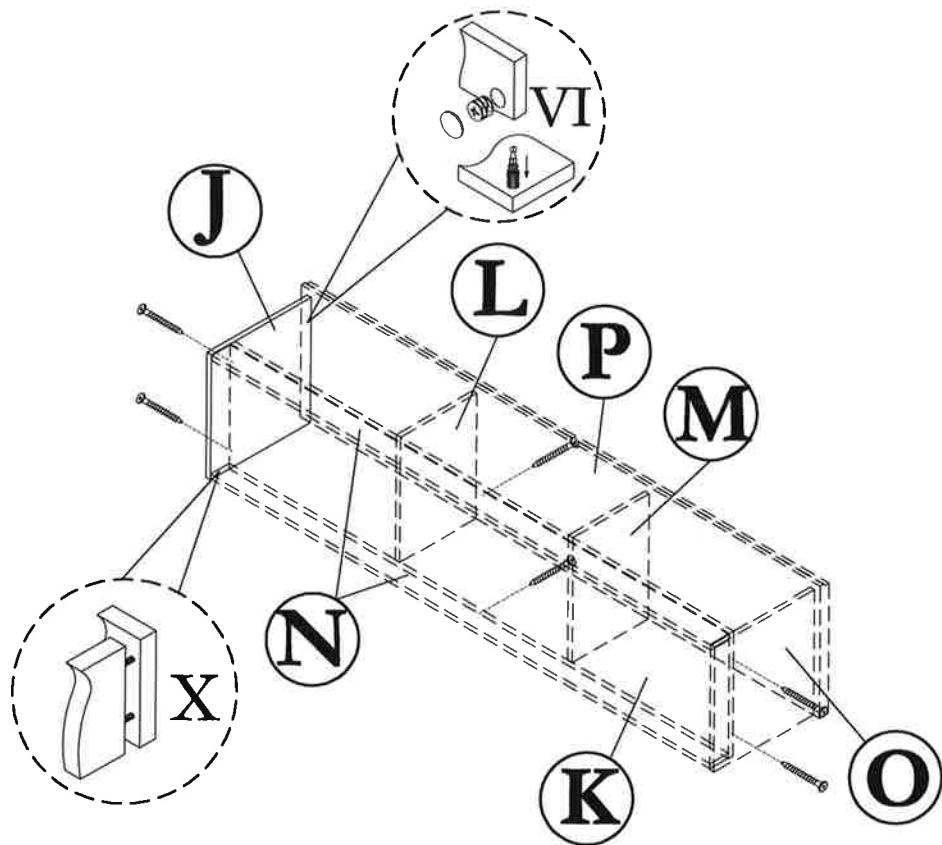

HARDWARE LIST			
NO	DESCRIPTION		QTY
I	JCBCW SCREW M6.3 x 50		26pcs
II	M4 ALLEN KEY		1pc
III	HANDLE ($9 \frac{5.5}{8}$) & SCREW M3.5 x 30		2sets
IV	HANDLE ($21 \frac{1.5}{8}$) & SCREW M3.5 x 30		2sets
V	STICKER		14pcs
VI	Q-FIT		14sets
VII	HINGE (C) & SCREW M3.5 x 16		8sets
VIII	NAIL		100pcs
IX	PVC NAIL WITH PIN		8pcs
X	M8 x 30 PLASTIC DOWEL		28pcs
XI	SHELF SUPPORT		20pcs
XII	L BRACKET & SCREW M3.5 x 12		1sets
XIII	PE CLIP & SCREW M3.5 X 16		16sets

STEP 1

STEP 2

STEP 3

STEP 4

STEP 5

STEP 6

NO	DESCRIPTION	QTY
A	LEFT SIDE (Top)	01
B	CENTRE SHELF (Top)	02
C	CENTRE VERTICAL (Top)	01
D	CENTRE SHELF (Top)	01
E	CENTRE VERTICAL (Top)	01
F	TOP (Top)	01
G	CENTRE SHELF SUPPORT (Top)	01
H	CENTRE VERTICAL (Top)	01
I	RIGHT SIDE (Top)	01