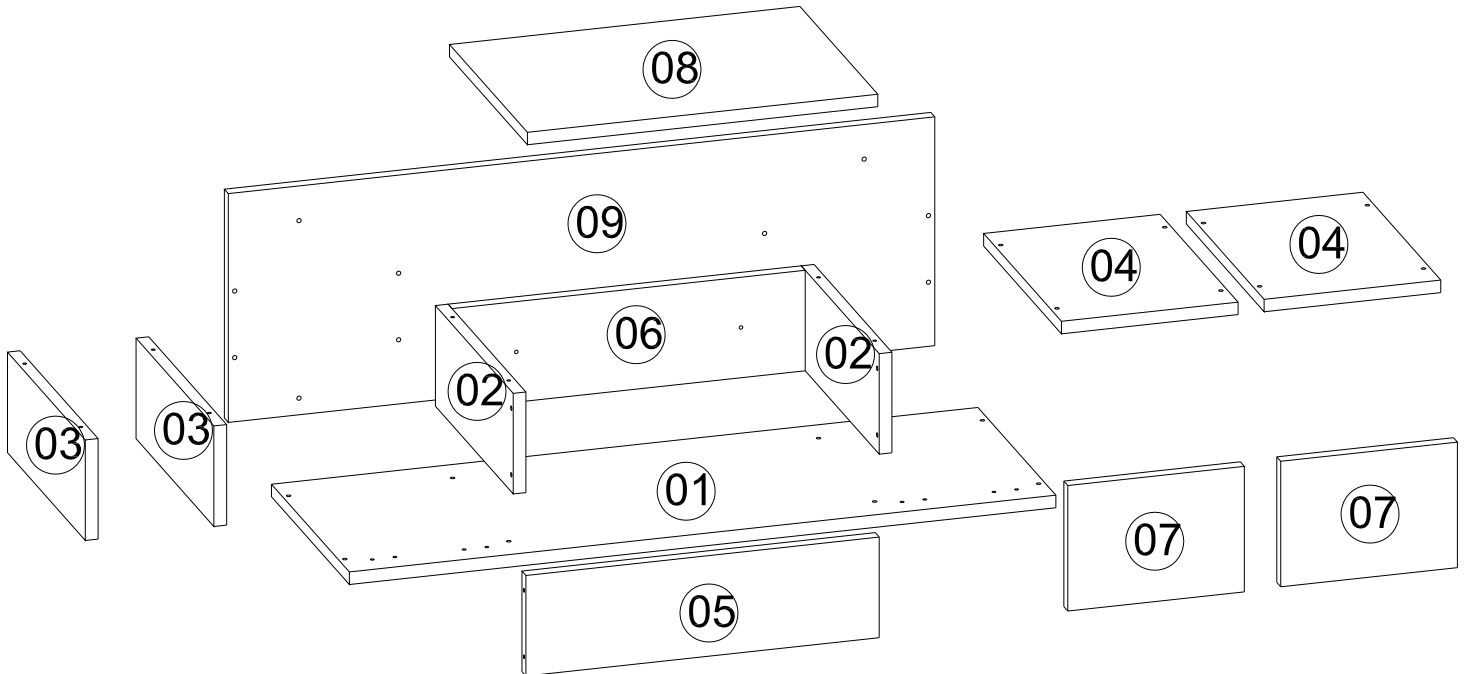

ZAKKUM DRESSING
TABLE

ASSEMBLYMANUAL

This unit should be assembled by two persons.

ACCESSORY LIST

The necessary tools (not included)

A10 3,5x18 YHB Vida  24x	A09 4x50 YHB Vida  28x	A08 Ø8 Lik Dubel  4x	A07 5x70YHBVida  4x
A12 Düz Mentşe  6x	A13 Mentşe Atlığı  6x	A20 3,5x25YHBvida  2x	A16 Vida Tapa  24x

GENERAL VIEW

ASSEMBLY MANUAL