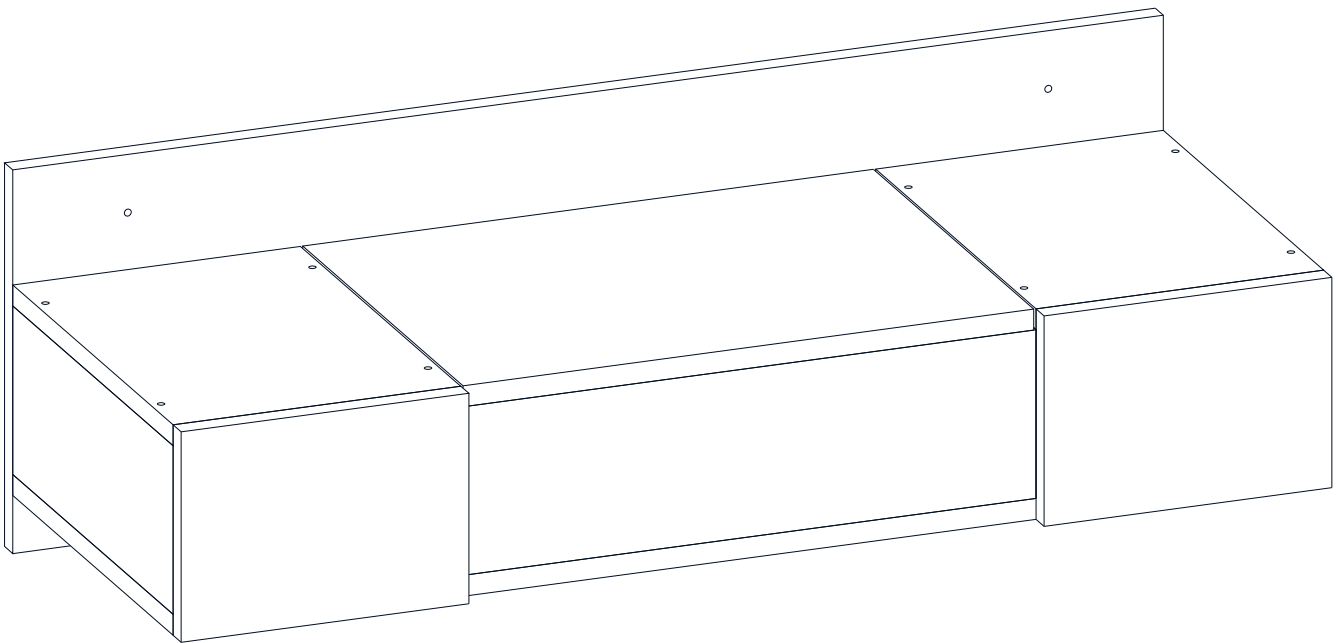

ZAKKUM DRESSING
TABLE

ASSEMBLYMANUAL

This unit should be assembled by two persons.

ACCESSORY LIST

The necessary tools (not included)

A10 3,5x18 YHB Vida  24x	A09 4x50 YHB Vida  28x	A08 Ø8 Lik Dubel  4x	A07 5x70YHBVida  4x
A12 Düz Mentşe  6x	A13 Mentşe Atlığı  6x	A20 3,5x25YHBvida  2x	A16 Vida Tapa  24x