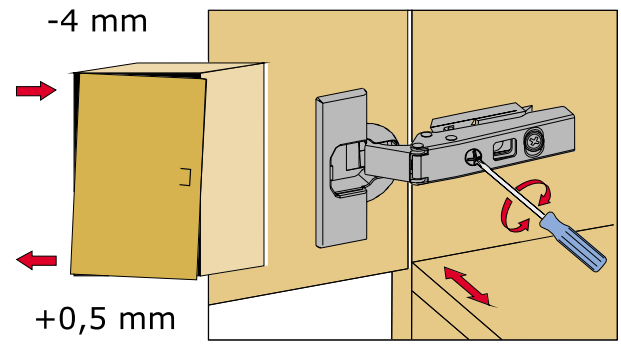

ASSEMBLY MANUAL

GENERAL VIEW ACCESSORY LIST

This unit should be assembled by two persons. The necessary tools (not included)

A01 Minifix Gövde  20x	A02 Minifix Mil  20x	A03 Kavela  20x	A41 Dekoratif Ayak  2x	
A10 3,5x18 YHB Vida  40x	A29 3,5x30 YHB vida  8x	A11 Tam Deve Boynu Menteşe  6x	A12 Menteşe Atlığı  2x	A13 M4x40 Kulp Vidası  8x
A04 Minifix Tapa 1. White 24x 2. Colour 4x 	A16 Yapışkan Tapa 1. White 14x 2. Colour 0x 	A28 Arkalık Çivisi  30x		

ASSEMBLY MANUAL

ATTENTION !!

Minifix is the main connection material used in furniture products. Before starting assembly, please check the drawings below...

'Thanks' ;)