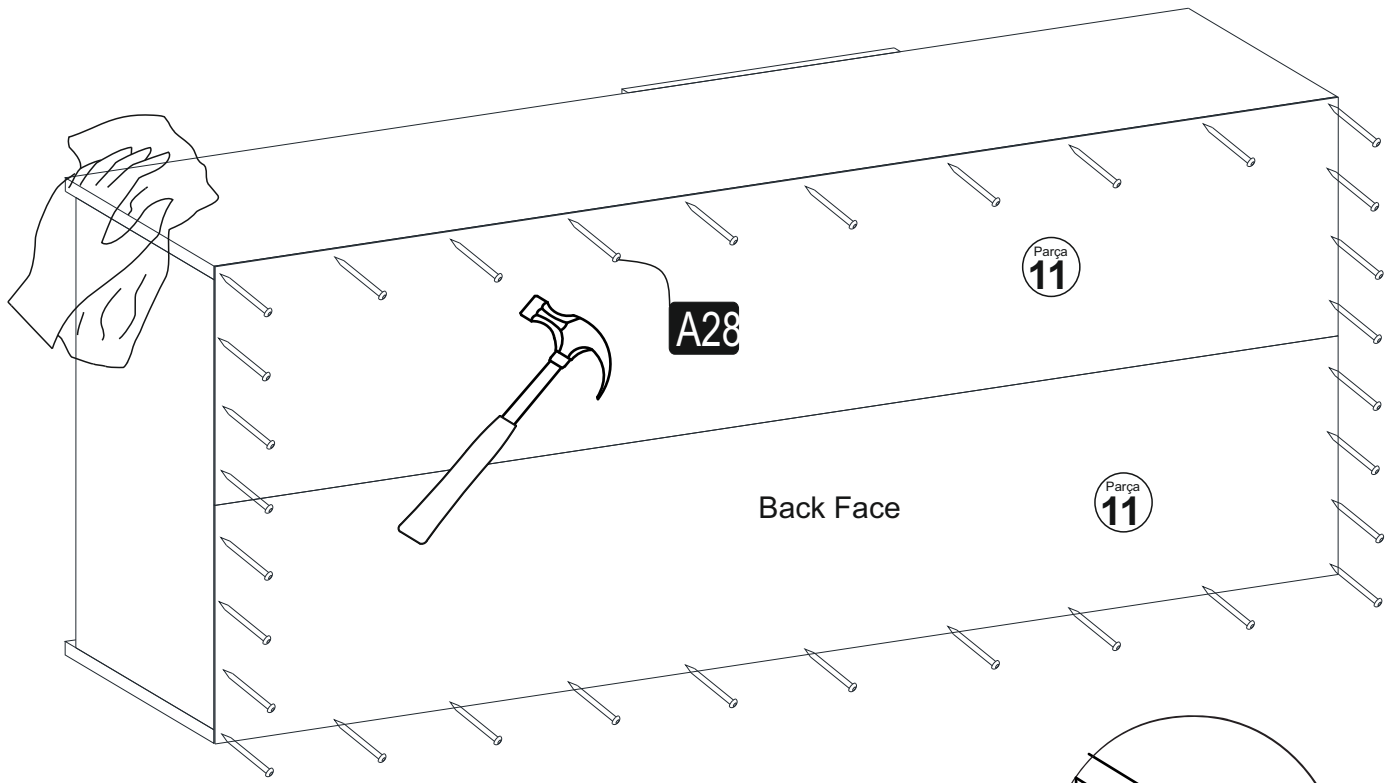

ASSEMBLY MANUAL

GENERAL VIEW ACCESSORY LIST

This unit should be assembled by two persons. The necessary tools (not included)

A01 Minifix Gövde  20x	A02 Minifix Mil  20x	A03 Kavela  20x	A41 Dekoratif Ayak  2x	
A10 3,5x18 YHB Vida  40x	A29 3,5x30 YHB vida  8x	A11 Tam Deve Boynu Menteşe  6x	A12 Menteşe Atlığı  2x	A13 M4x40 Kulp Vidası  8x
A04 Minifix Tapa 1. White 24x 2. Colour 4x 	A16 Yapışkan Tapa 1. White 14x 2. Colour 0x 	A28 Arkalık Çivisi  30x		

ASSEMBLY MANUAL

ATTENTION !!

Minifix is the main connection material used in furniture products. Before starting assembly, please check the drawings below...

'Thanks' ;)