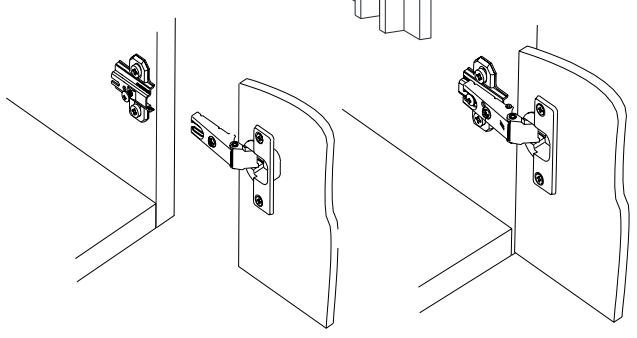

ASSEMBLY MANUAL

GENERAL VIEW ACCESSORY LIST

This unit should be assembled by two persons. The necessary tools (not included)

A01 Minifix Gövde  20x	A02 Minifix Mil  20x	A03 Kavela  20x	A41 Dekoratif Ayak  2x	
A10 3,5x18 YHB Vida  40x	A29 3,5x30 YHB vida  8x	A11 Tam Deve Boynu Menteşe  6x	A12 Menteşe Atlığı  2x	A13 M4x40 Kulp Vidası  8x
A04 Minifix Tapa 1. White 24x 2. Colour 4x 	A16 Yapışkan Tapa 1. White 14x 2. Colour 0x 	A28 Arkalık Çivisi  30x		

ASSEMBLY MANUAL

ATTENTION !!

Minifix is the main connection material used in furniture products. Before starting assembly, please check the drawings below...

'Thanks' ;)