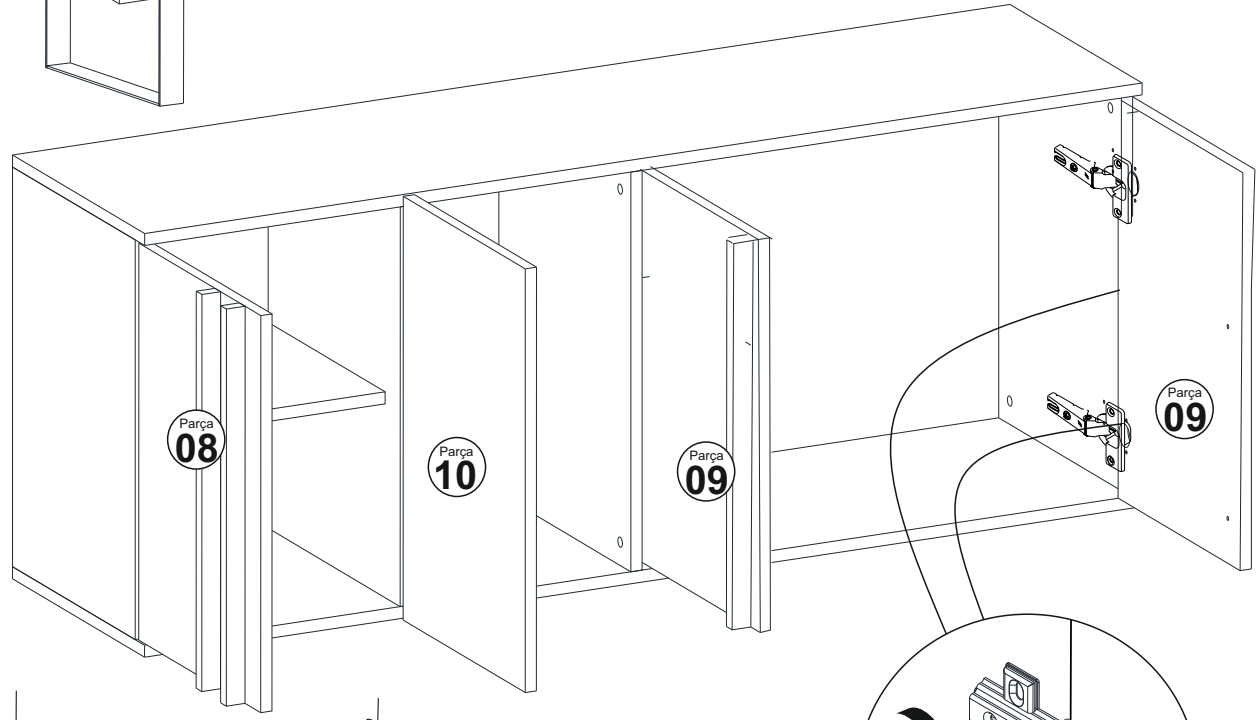

ASSEMBLY MANUAL

GENERAL VIEW ACCESSORY LIST

This unit should be assembled by two persons. The necessary tools (not included)

A01 Minifix Gövde  20x	A02 Minifix Mil  20x	A03 Kavela  20x	A41 Dekoratif Ayak  2x	
A10 3,5x18 YHB Vida  40x	A29 3,5x30 YHB vida  8x	A11 Tam Deve Boynu Menteşe  6x	A12 Menteşe Atlığı  2x	A13 M4x40 Kulp Vidası  8x
A04 Minifix Tapa 1. White 24x 2. Colour 4x 	A16 Yapışkan Tapa 1. White 14x 2. Colour 0x 	A28 Arkalık Çivisi  30x		

ASSEMBLY MANUAL

ATTENTION !!

Minifix is the main connection material used in furniture products. Before starting assembly, please check the drawings below...

'Thanks' ;)