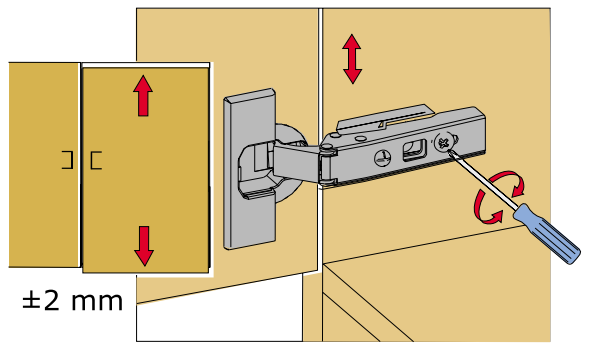

ASSEMBLY MANUAL

GENERAL VIEW ACCESSORY LIST

This unit should be assembled by two persons. The necessary tools (not included)

A01 Minifix Gövde  20x	A02 Minifix Mil  20x	A03 Kavela  20x	A41 Dekoratif Ayak  2x	
A10 3,5x18 YHB Vida  40x	A29 3,5x30 YHB vida  8x	A11 Tam Deve Boynu Menteşe  6x	A12 Menteşe Atlığı  2x	A13 M4x40 Kulp Vidası  8x
A04 Minifix Tapa 1. White 24x 2. Colour 4x 	A16 Yapışkan Tapa 1. White 14x 2. Colour 0x 	A28 Arkalık Çivisi  30x		

ASSEMBLY MANUAL

ATTENTION !!

Minifix is the main connection material used in furniture products. Before starting assembly, please check the drawings below...

'Thanks' ;)