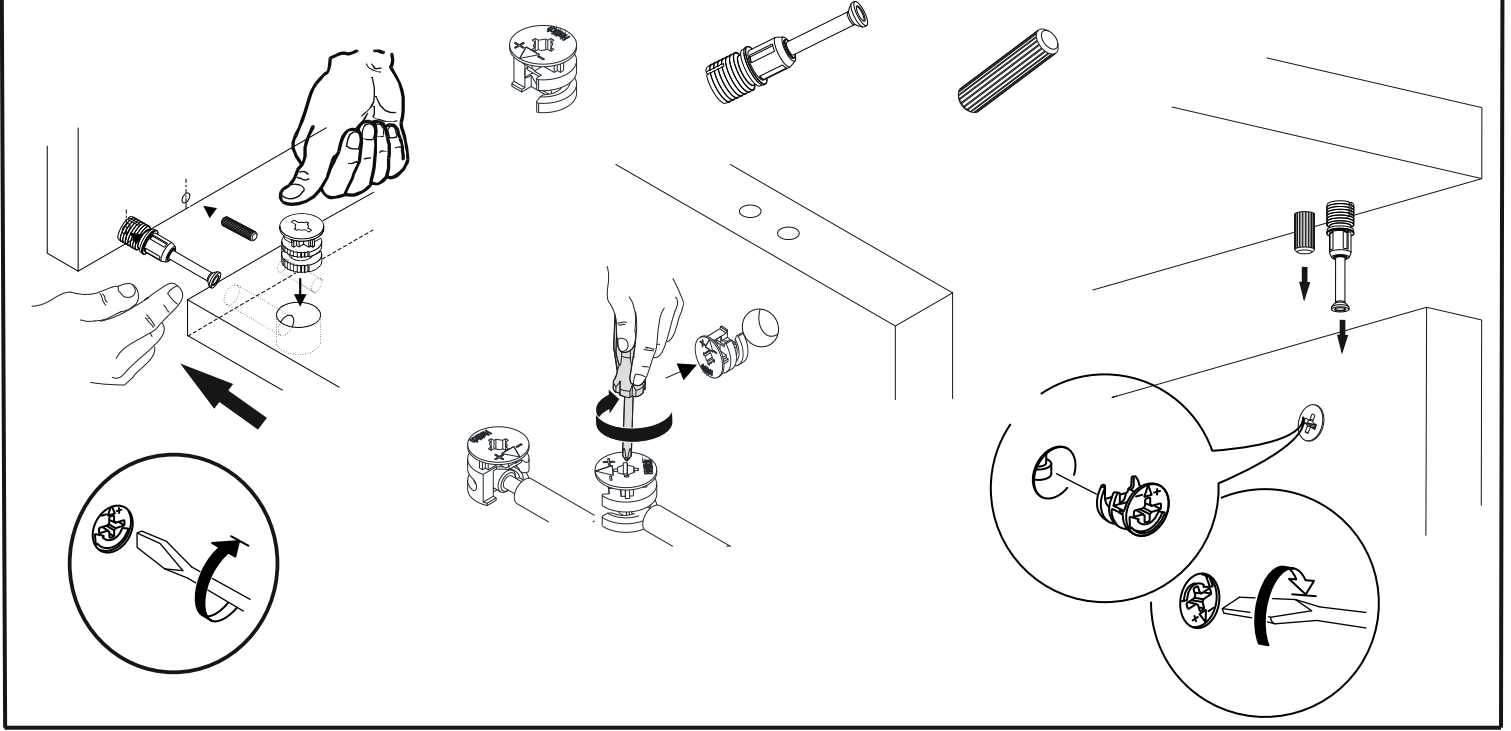

ASSEMBLY MANUAL

GENERAL VIEW ACCESSORY LIST

This unit should be assembled by two persons. The necessary tools (not included)

A01 Minifix Gövde  20x	A02 Minifix Mil  20x	A03 Kavela  20x	A41 Dekoratif Ayak  2x	
A10 3,5x18 YHB Vida  40x	A29 3,5x30 YHB vida  8x	A11 Tam Deve Boynu Menteşe  6x	A12 Menteşe Atlığı  2x	A13 M4x40 Kulp Vidası  8x
A04 Minifix Tapa 1. White 24x 2. Colour 4x 	A16 Yapışkan Tapa 1. White 14x 2. Colour 0x 	A28 Arkalık Çivisi  30x		

ASSEMBLY MANUAL

ATTENTION !!

Minifix is the main connection material used in furniture products. Before starting assembly, please check the drawings below...

'Thanks' ;)