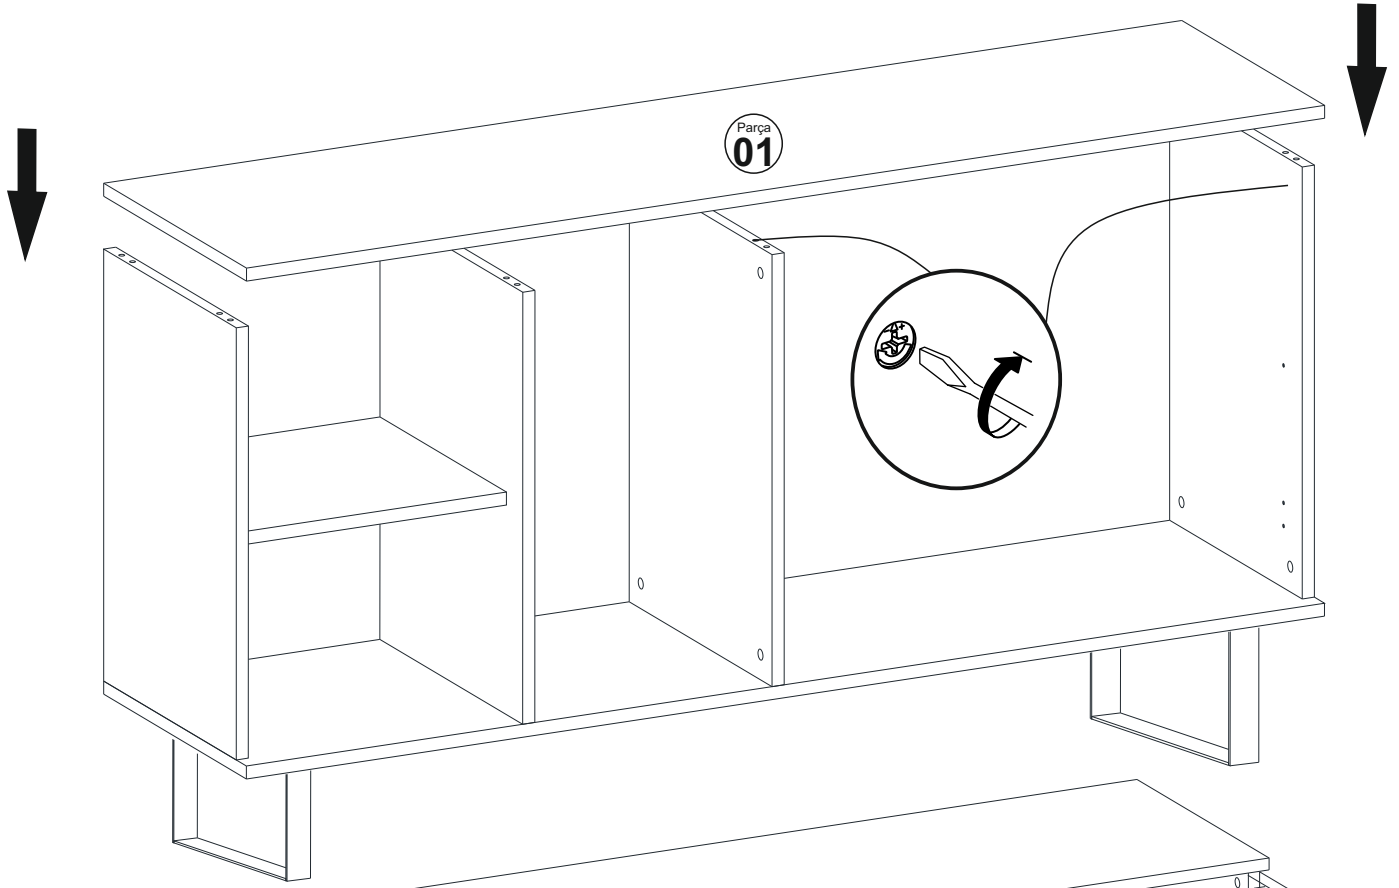

ASSEMBLY MANUAL

GENERAL VIEW ACCESSORY LIST

This unit should be assembled by two persons. The necessary tools (not included)

A01 Minifix Gövde  20x	A02 Minifix Mil  20x	A03 Kavela  20x	A41 Dekoratif Ayak  2x	
A10 3,5x18 YHB Vida  40x	A29 3,5x30 YHB vida  8x	A11 Tam Deve Boynu Menteşe  6x	A12 Menteşe Atlığı  2x	A13 M4x40 Kulp Vidası  8x
A04 Minifix Tapa 1. White 24x 2. Colour 4x 	A16 Yapışkan Tapa 1. White 14x 2. Colour 0x 	A28 Arkalık Çivisi  30x		

ASSEMBLY MANUAL

ATTENTION !!

Minifix is the main connection material used in furniture products. Before starting assembly, please check the drawings below...

'Thanks' ;)