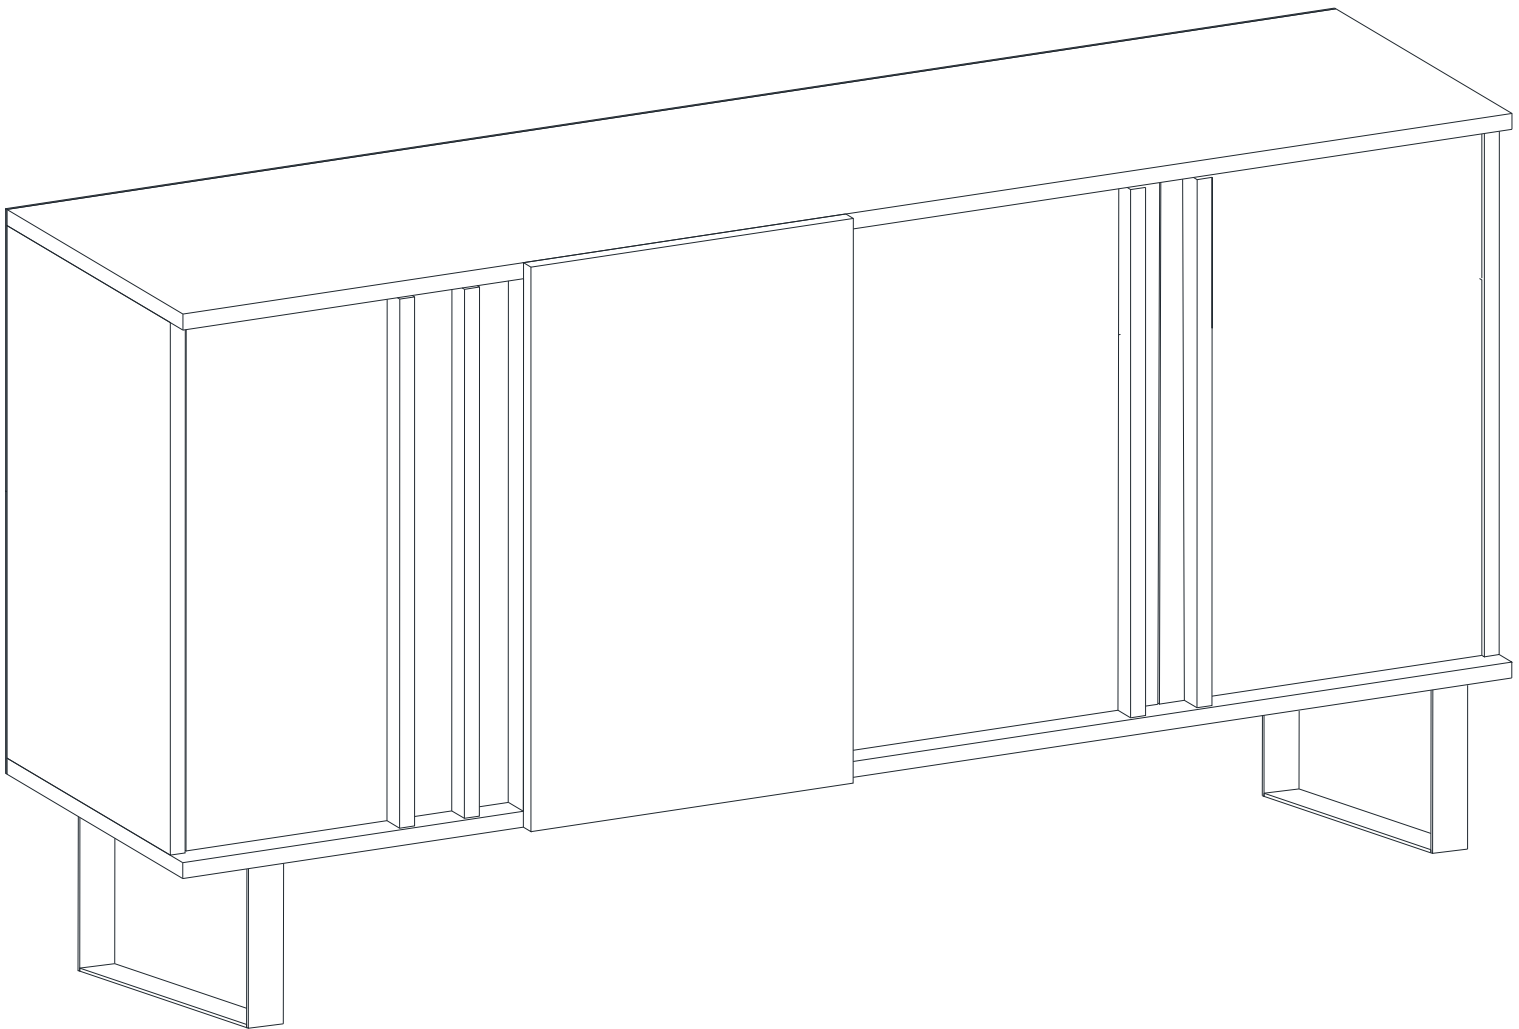

ASSEMBLY MANUAL

GENERAL VIEW ACCESSORY LIST

This unit should be assembled by two persons. The necessary tools (not included)

A01 Minifix Gövde  20x	A02 Minifix Mil  20x	A03 Kavela  20x	A41 Dekoratif Ayak  2x	
A10 3,5x18 YHB Vida  40x	A29 3,5x30 YHB vida  8x	A11 Tam Deve Boynu Menteşe  6x	A12 Menteşe Atlığı  2x	A13 M4x40 Kulp Vidası  8x
A04 Minifix Tapa 1. White 24x 2. Colour 4x 	A16 Yapışkan Tapa 1. White 14x 2. Colour 0x 	A28 Arkalık Çivisi  30x		

ASSEMBLY MANUAL

ATTENTION !!

Minifix is the main connection material used in furniture products. Before starting assembly, please check the drawings below...

'Thanks' ;)