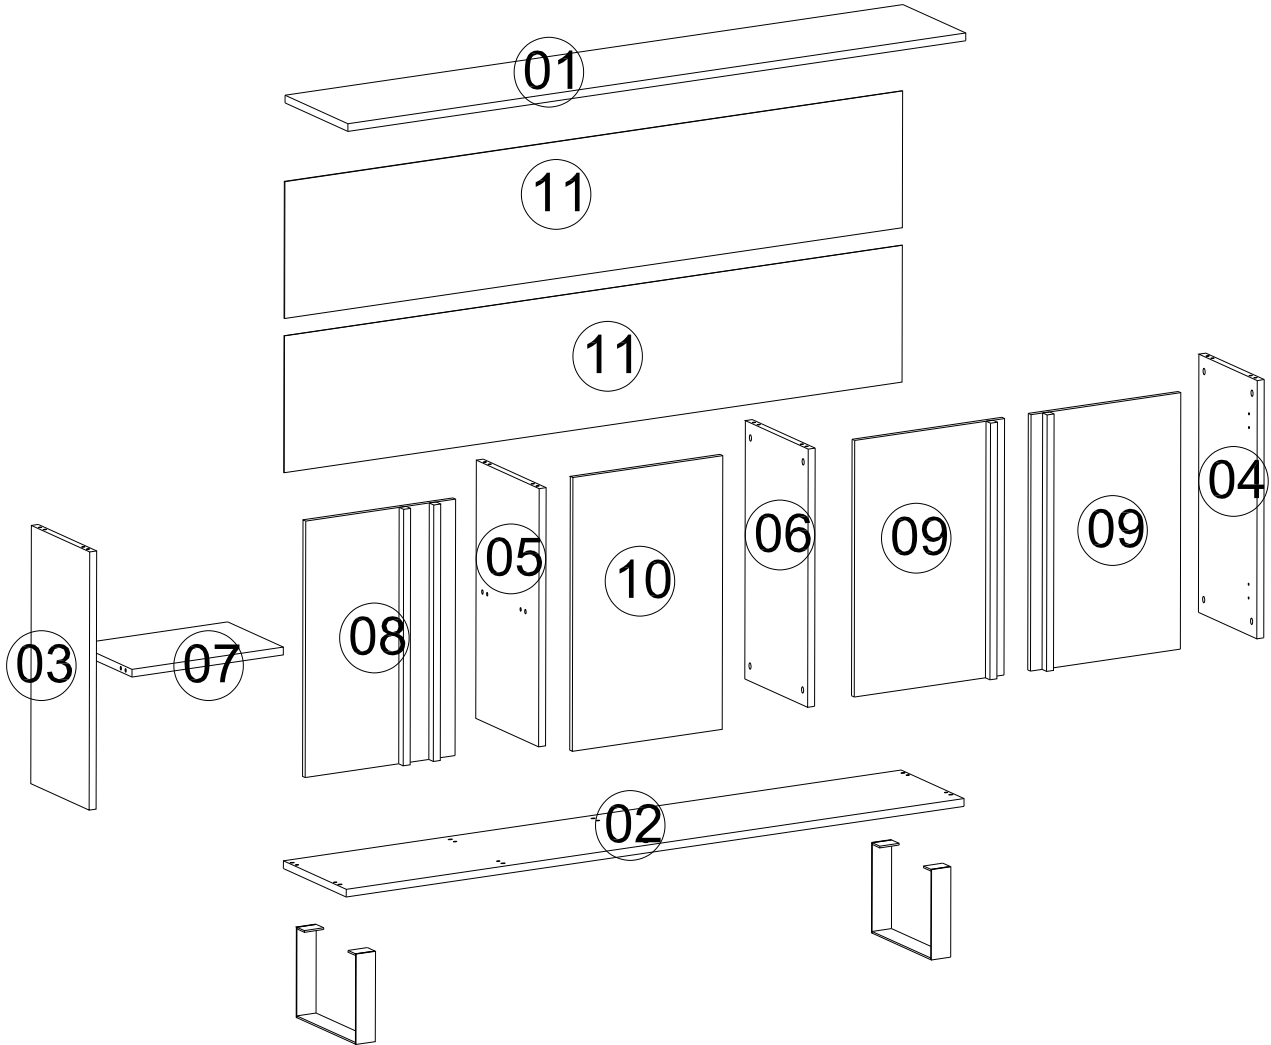

ASSEMBLY MANUAL

GENERAL VIEW ACCESSORY LIST

This unit should be assembled by two persons. The necessary tools (not included)

A01 Minifix Gövde  20x	A02 Minifix Mil  20x	A03 Kavela  20x	A41 Dekoratif Ayak  2x	
A10 3,5x18 YHB Vida  40x	A29 3,5x30 YHB vida  8x	A11 Tam Deve Boynu Menteşe  6x	A12 Menteşe Atlığı  2x	A13 M4x40 Kulp Vidası  8x
A04 Minifix Tapa 1. White 24x 2. Colour 4x 	A16 Yapışkan Tapa 1. White 14x 2. Colour 0x 	A28 Arkalık Çivisi  30x		

ASSEMBLY MANUAL

ATTENTION !!

Minifix is the main connection material used in furniture products. Before starting assembly, please check the drawings below...

'Thanks' ;)