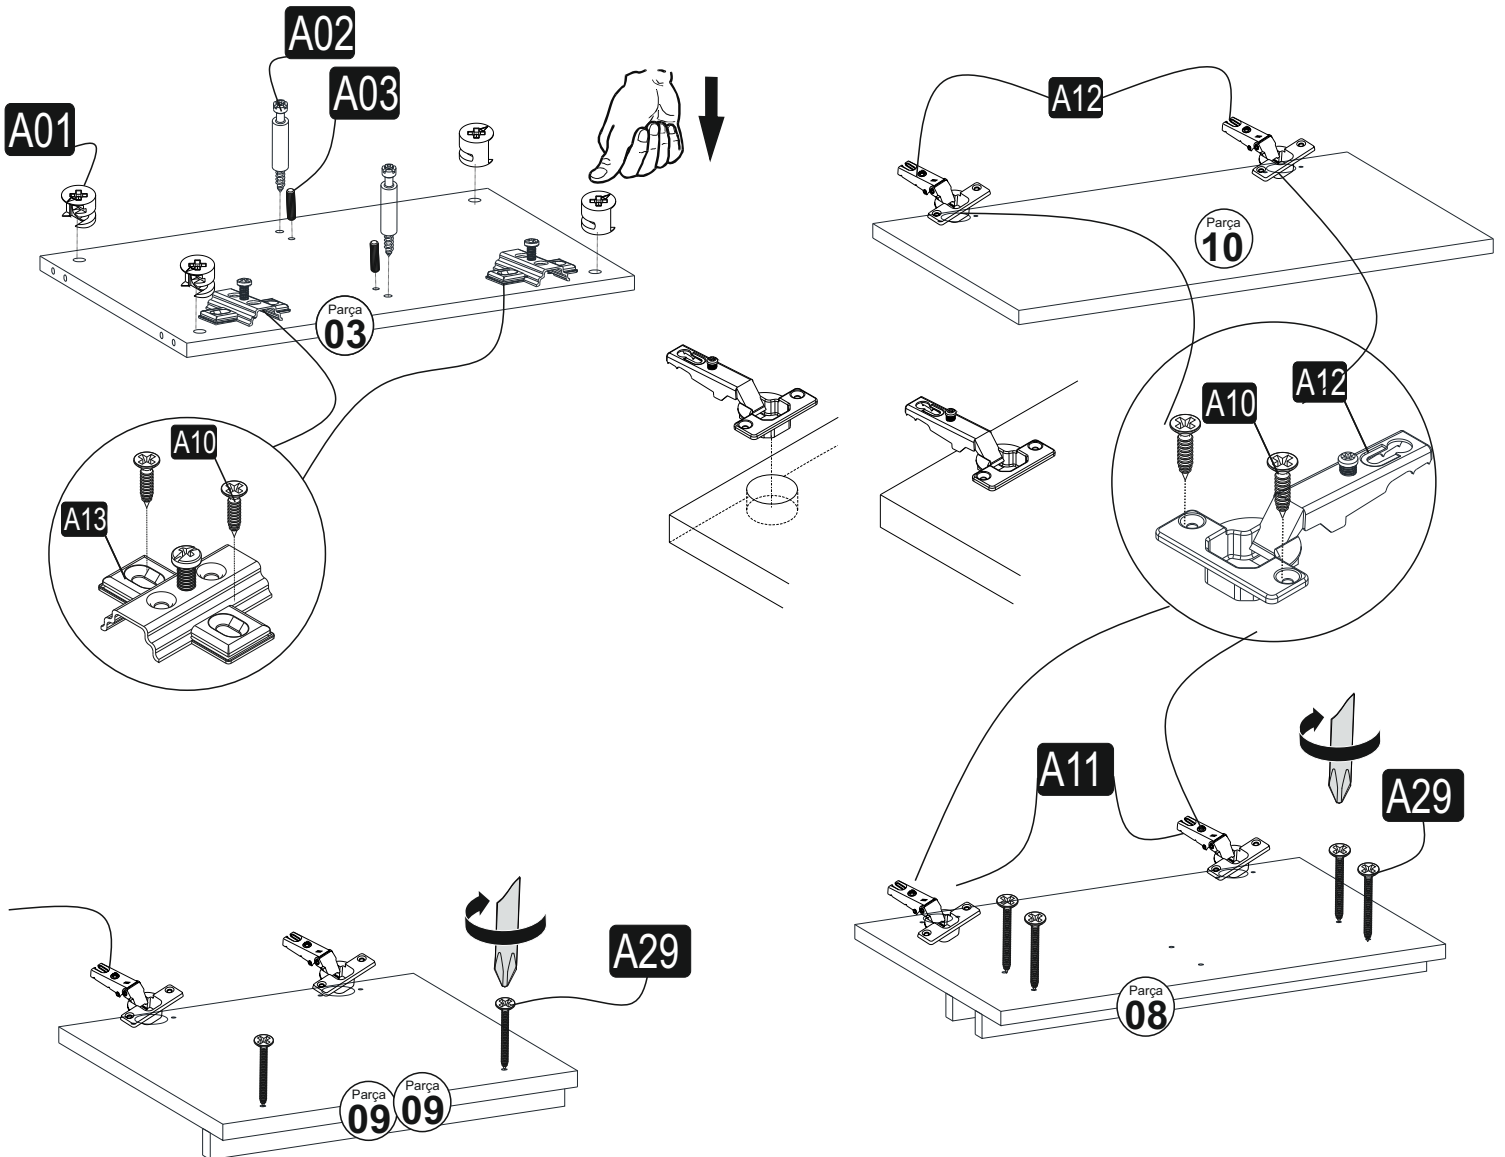

ASSEMBLY MANUAL

GENERAL VIEW ACCESSORY LIST

This unit should be assembled by two persons. The necessary tools (not included)

A01 Minifix Gövde  20x	A02 Minifix Mil  20x	A03 Kavela  20x	A41 Dekoratif Ayak  2x	
A10 3,5x18 YHB Vida  40x	A29 3,5x30 YHB vida  8x	A11 Tam Deve Boynu Menteşe  6x	A12 Menteşe Atlığı  2x	A13 M4x40 Kulp Vidası  8x
A04 Minifix Tapa 1. White 24x 2. Colour 4x 	A16 Yapışkan Tapa 1. White 14x 2. Colour 0x 	A28 Arkalık Çivisi  30x		

ASSEMBLY MANUAL

ATTENTION !!

Minifix is the main connection material used in furniture products. Before starting assembly, please check the drawings below...

'Thanks' ;)