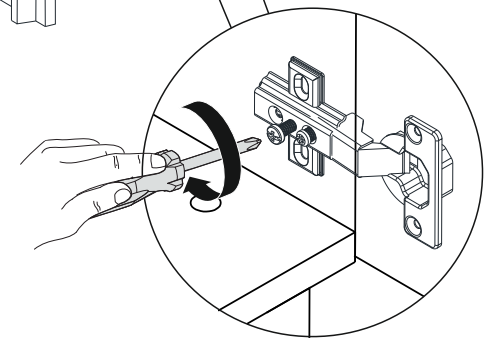

ASSEMBLY MANUAL

GENERAL VIEW ACCESSORY LIST

This unit should be assembled by two persons. The necessary tools (not included)

A01 Minifix Gövde  20x	A02 Minifix Mil  20x	A03 Kavela  20x	A41 Dekoratif Ayak  2x	
A10 3,5x18 YHB Vida  40x	A29 3,5x30 YHB vida  8x	A11 Tam Deve Boynu Menteşe  6x	A12 Menteşe Atlığı  2x	A13 M4x40 Kulp Vidası  8x
A04 Minifix Tapa 1. White 24x 2. Colour 4x 	A16 Yapışkan Tapa 1. White 14x 2. Colour 0x 	A28 Arkalık Çivisi  30x		

ASSEMBLY MANUAL

ATTENTION !!

Minifix is the main connection material used in furniture products. Before starting assembly, please check the drawings below...

'Thanks' ;)