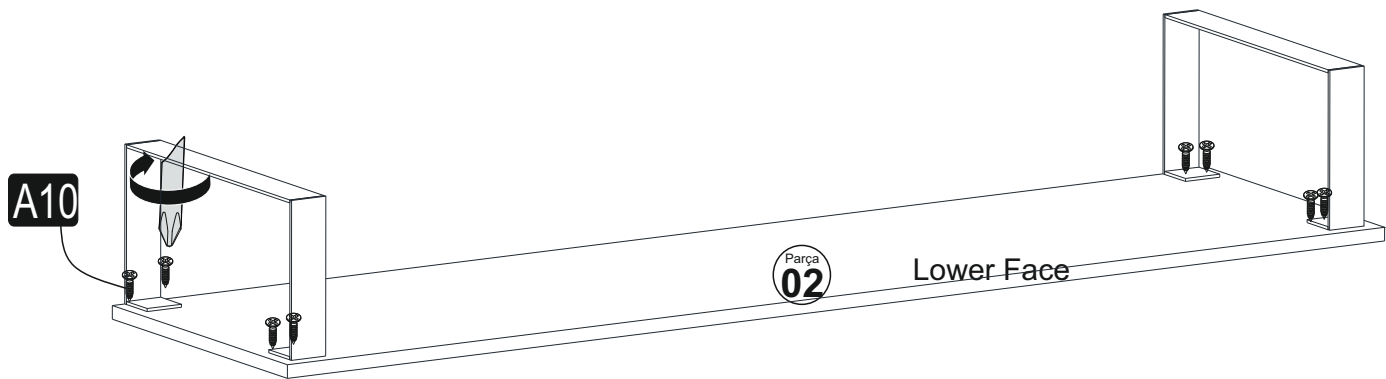

ASSEMBLY MANUAL

GENERAL VIEW ACCESSORY LIST

This unit should be assembled by two persons. The necessary tools (not included)

A01 Minifix Gövde  20x	A02 Minifix Mil  20x	A03 Kavela  20x	A41 Dekoratif Ayak  2x	
A10 3,5x18 YHB Vida  40x	A29 3,5x30 YHB vida  8x	A11 Tam Deve Boynu Menteşe  6x	A12 Menteşe Atlığı  2x	A13 M4x40 Kulp Vidası  8x
A04 Minifix Tapa 1. White 24x 2. Colour 4x 	A16 Yapışkan Tapa 1. White 14x 2. Colour 0x 	A28 Arkalık Çivisi  30x		

ASSEMBLY MANUAL

ATTENTION !!

Minifix is the main connection material used in furniture products. Before starting assembly, please check the drawings below...

'Thanks' ;)