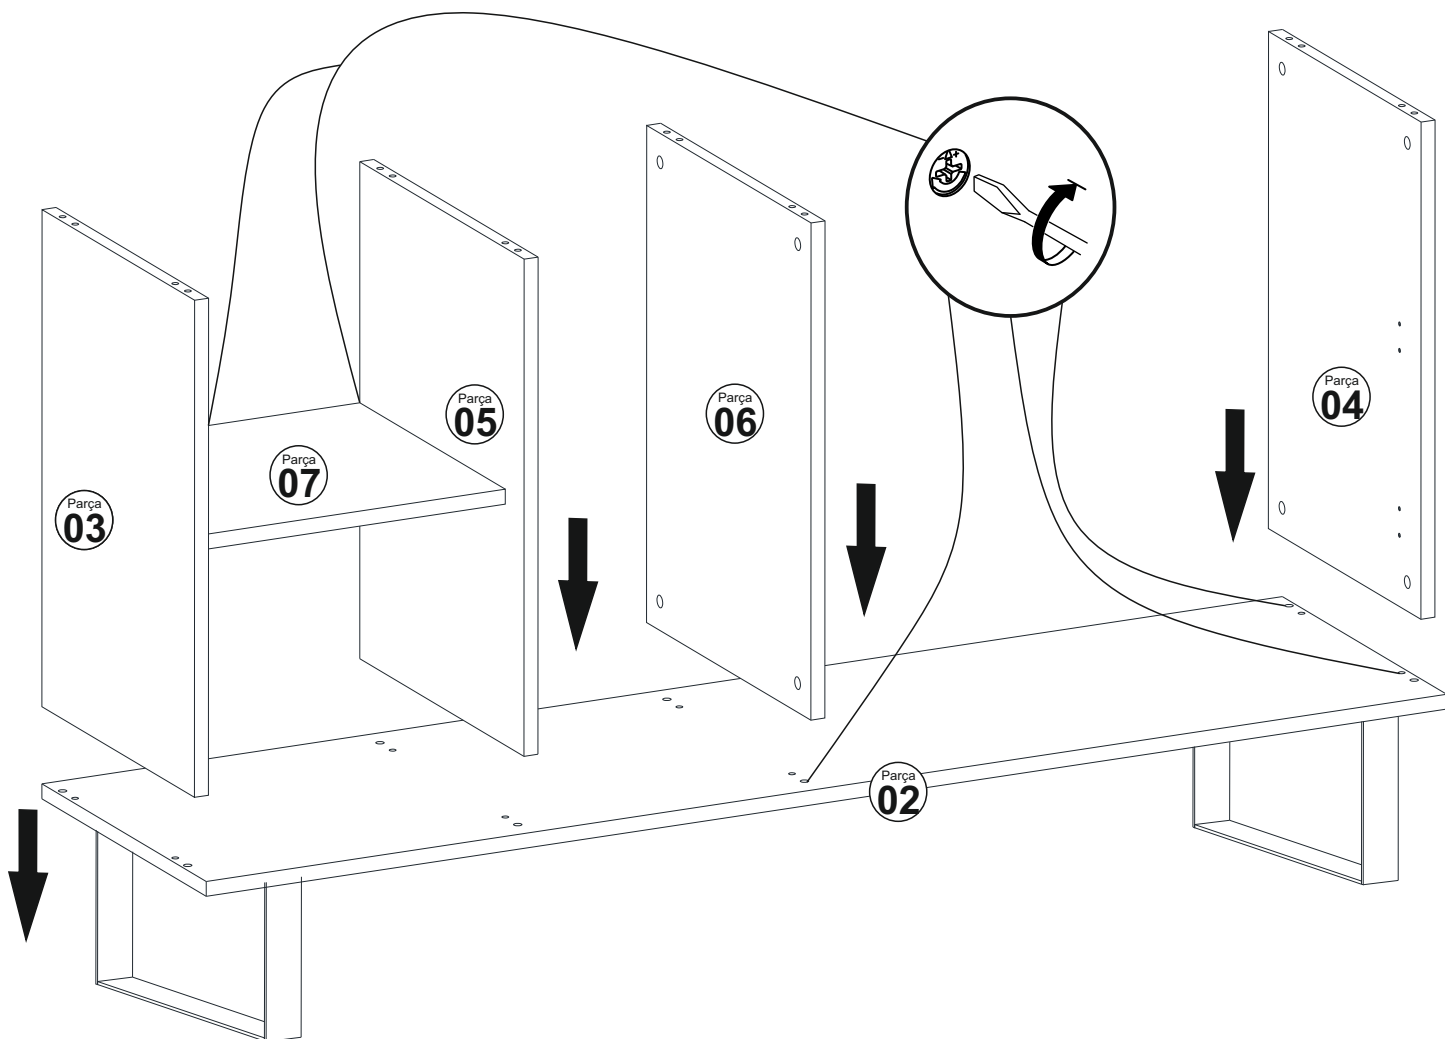

ASSEMBLY MANUAL

GENERAL VIEW ACCESSORY LIST

This unit should be assembled by two persons. The necessary tools (not included)

A01 Minifix Gövde  20x	A02 Minifix Mil  20x	A03 Kavela  20x	A41 Dekoratif Ayak  2x	
A10 3,5x18 YHB Vida  40x	A29 3,5x30 YHB vida  8x	A11 Tam Deve Boynu Menteşe  6x	A12 Menteşe Atlığı  2x	A13 M4x40 Kulp Vidası  8x
A04 Minifix Tapa 1. White 24x 2. Colour 4x 	A16 Yapışkan Tapa 1. White 14x 2. Colour 0x 	A28 Arkalık Çivisi  30x		

ASSEMBLY MANUAL

ATTENTION !!

Minifix is the main connection material used in furniture products. Before starting assembly, please check the drawings below...

'Thanks' ;)