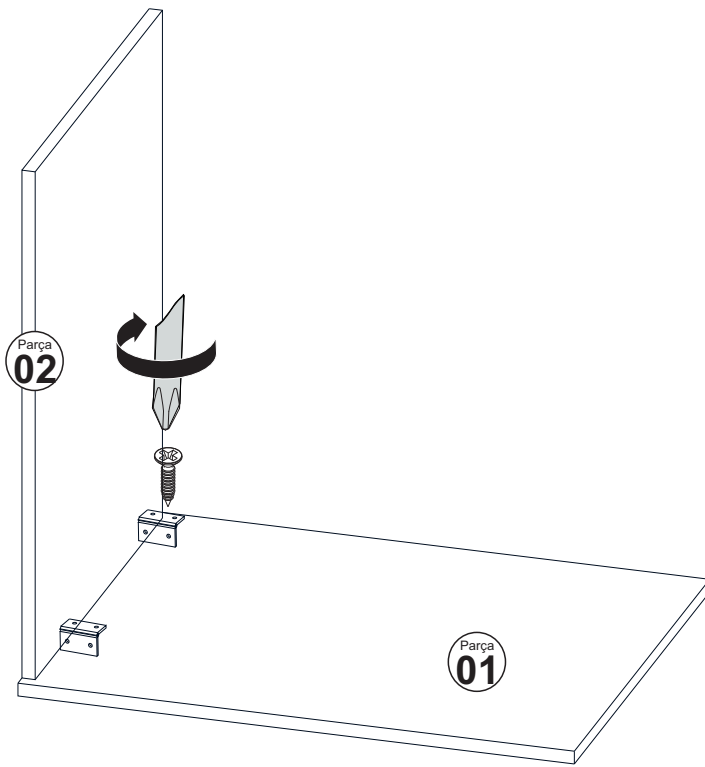

M ASSEMBLY MANUAL

This unit should be assembled by two persons.

ACCESSORY LIST

The necessary tools (not included)

A10 3,5x18 YHB Vida  26x	A09 4x50 YHB Vida  28x	A07 5x70 YHB Vida  3x	A35 Duvar Askı Demiri  3x	A08 Ø8 Lik Dubel  3x
		A08 Sürgü Kilit  1x	A17 Yaprak Mentеше  4x	A16 Kabin Vidası Tapa  28x

GENERAL VIEW

ASSEMBLY MANUAL

Lower Face