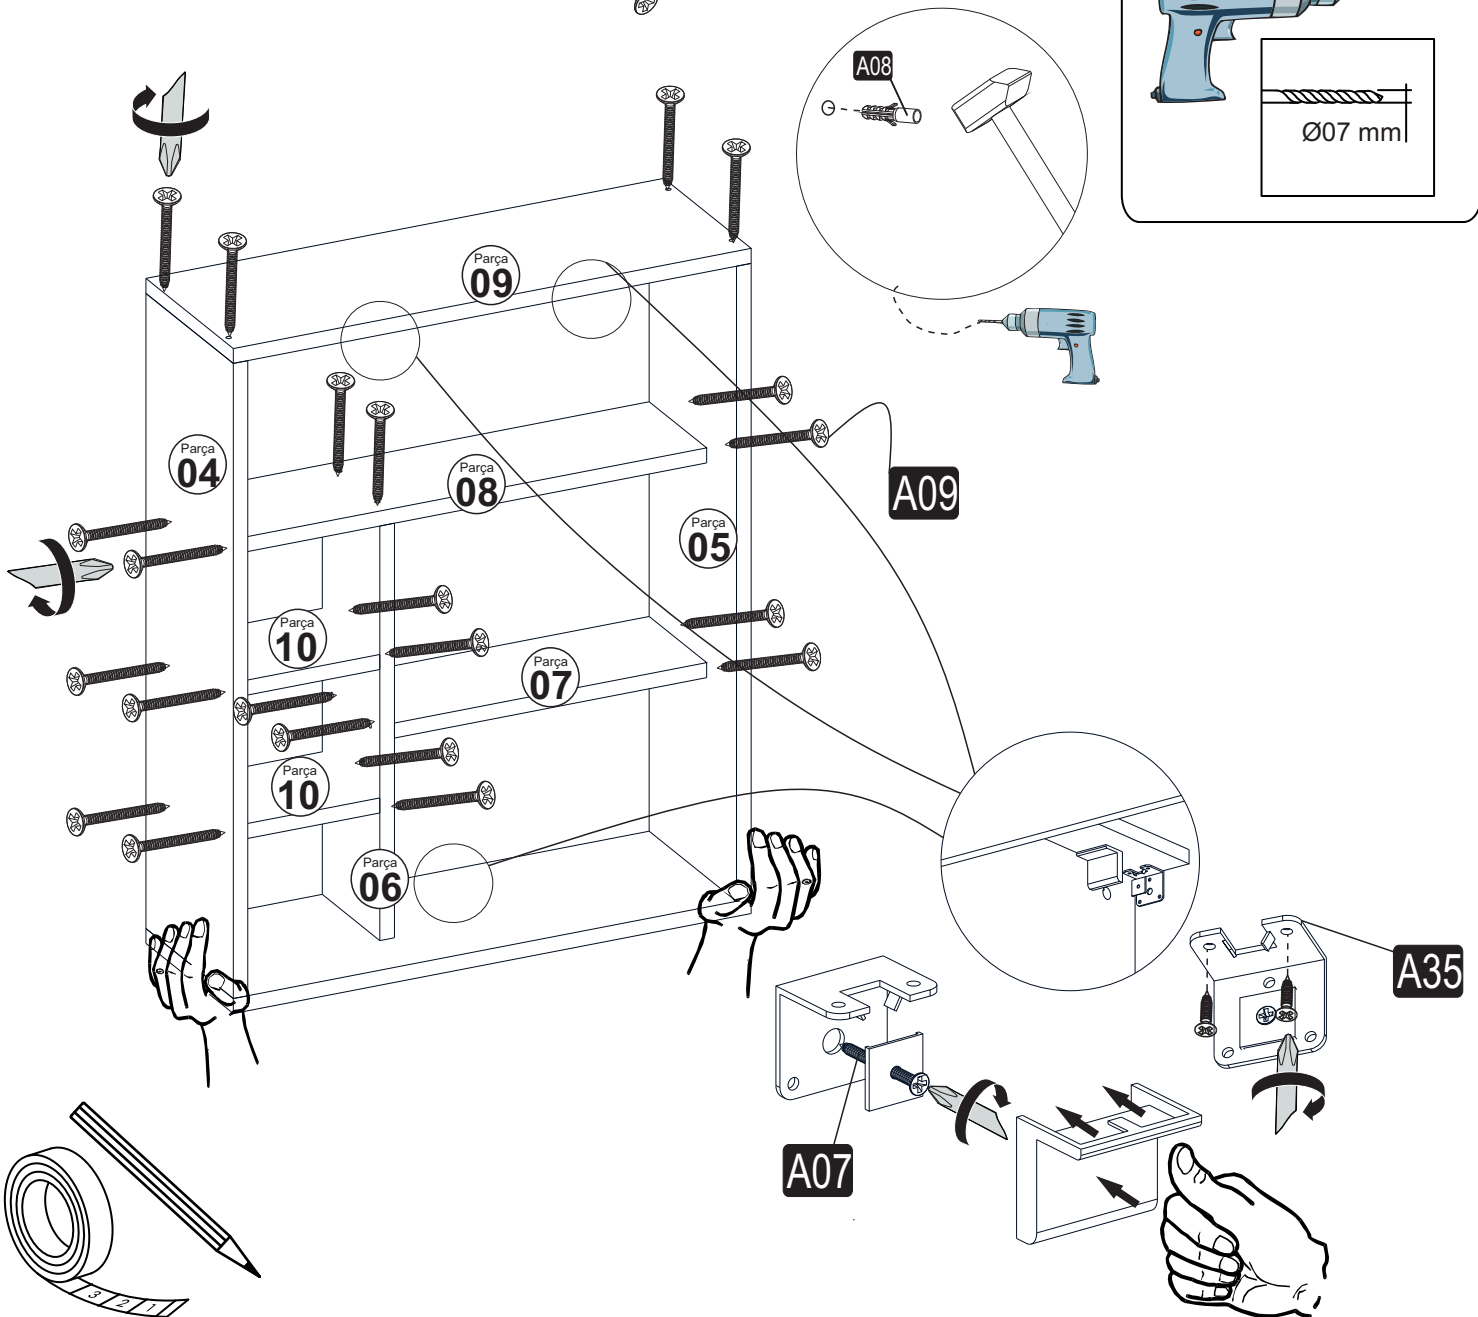

M ASSEMBLY MANUAL

This unit should be assembled by two persons.

ACCESSORY LIST

The necessary tools (not included)

A10 3,5x18 YHB Vida  26x	A09 4x50 YHB Vida  28x	A07 5x70 YHB Vida  3x	A35 Duvar Askı Demiri  3x	A08 Ø8 Lik Dubel  3x
		A08 Sürgü Kilit  1x	A17 Yaprak Mentеше  4x	A16 Kabin Vidası Tapa  28x

GENERAL VIEW

ASSEMBLY MANUAL

Lower Face