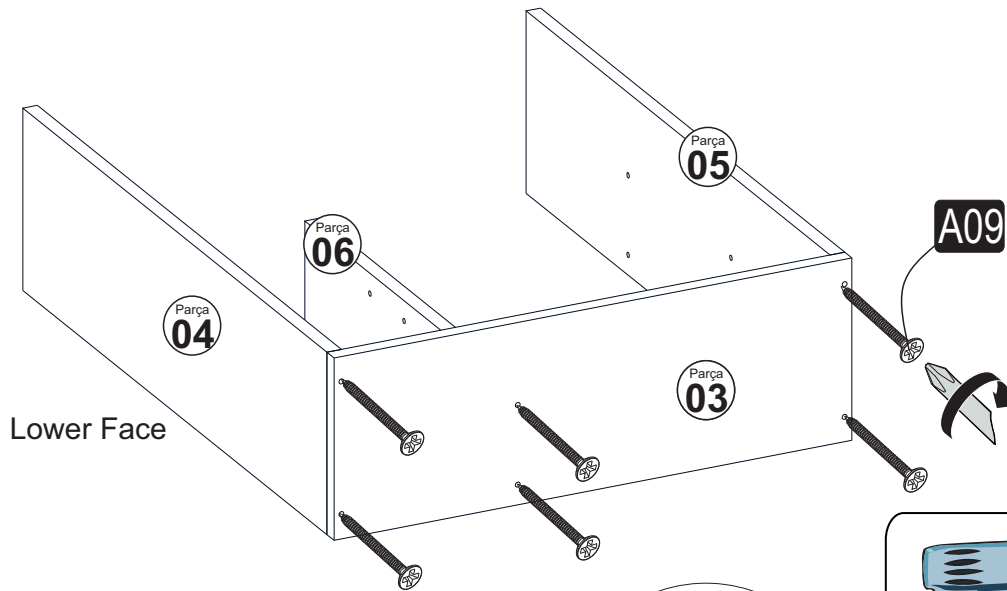

M ASSEMBLY MANUAL

This unit should be assembled by two persons.

ACCESSORY LIST

The necessary tools (not included)

A10 3,5x18 YHB Vida  26x	A09 4x50 YHB Vida  28x	A07 5x70 YHB Vida  3x	A35 Duvar Askı Demiri  3x	A08 Ø8 Lik Dubel  3x
		A08 Sürgü Kilit  1x	A17 Yaprak Mentеше  4x	A16 Kabin Vidası Tapa  28x

GENERAL VIEW

ASSEMBLY MANUAL

Lower Face