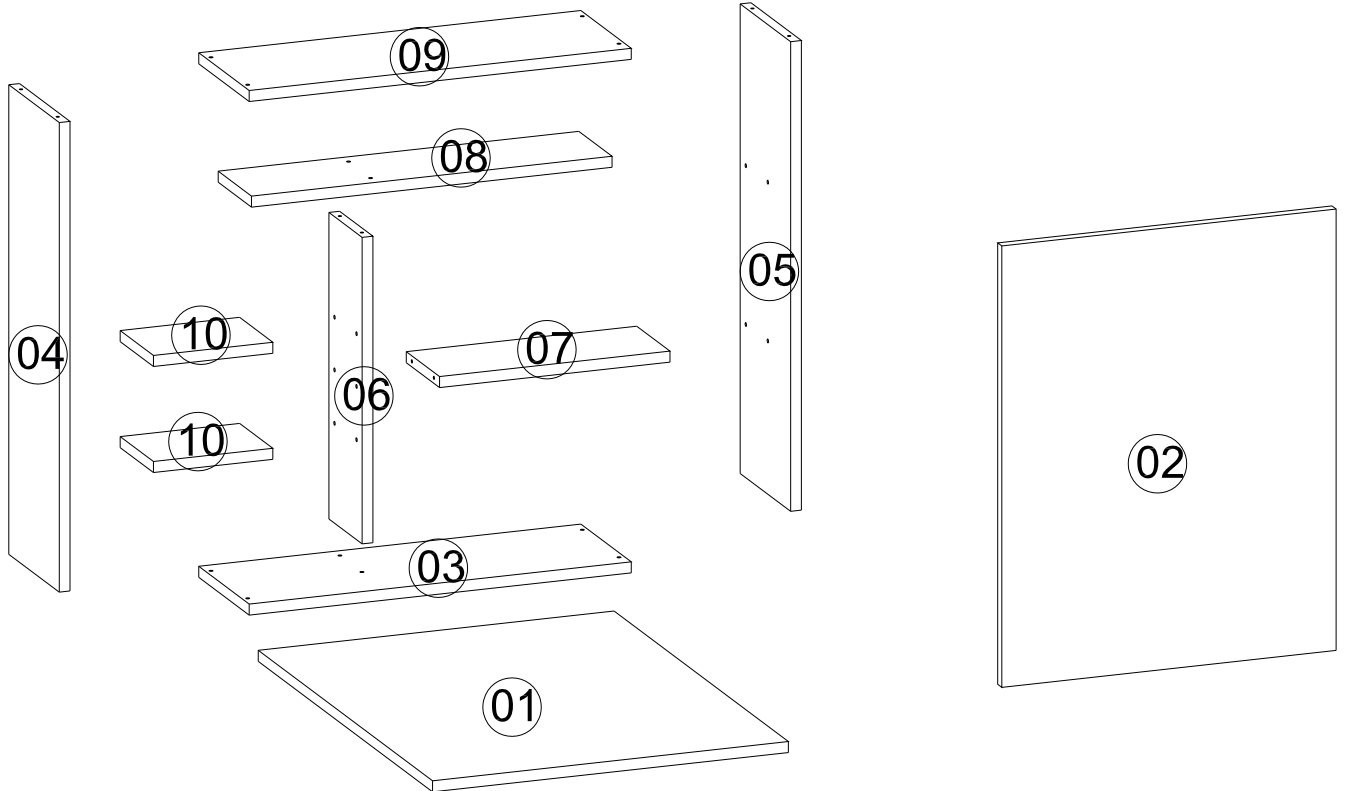

M ASSEMBLY MANUAL

This unit should be assembled by two persons.

ACCESSORY LIST

The necessary tools (not included)

A10 3,5x18 YHB Vida  26x	A09 4x50 YHB Vida  28x	A07 5x70 YHB Vida  3x	A35 Duvar Askı Demiri  3x	A08 Ø8 Lik Dubel  3x
		A08 Sürgü Kilit  1x	A17 Yaprak Mentеше  4x	A16 Kabin Vidası Tapa  28x

GENERAL VIEW

ASSEMBLY MANUAL

Lower Face