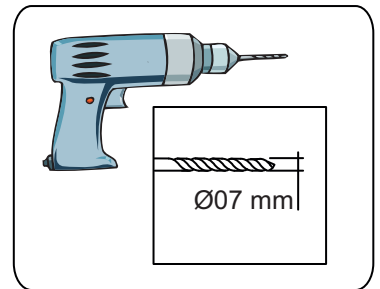

M ASSEMBLY MANUAL

This unit should be assembled by two persons.

ACCESSORY LIST

The necessary tools (not included)

A10 3,5x18 YHB Vida  26x	A09 4x50 YHB Vida  28x	A07 5x70 YHB Vida  3x	A35 Duvar Askı Demiri  3x	A08 Ø8 Lik Dubel  3x
		A08 Sürgü Kilit  1x	A17 Yaprak Mentеше  4x	A16 Kabin Vidası Tapa  28x

GENERAL VIEW

ASSEMBLY MANUAL

Lower Face