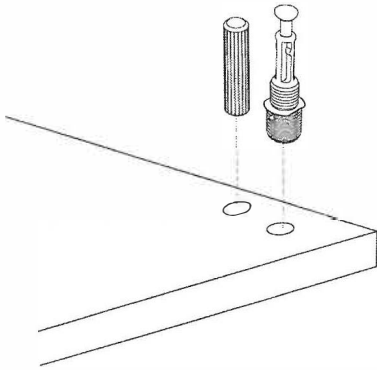

ATTENTION !!

Minifix is the main connection material used in Decortie products. Before starting assembly, please check the drawings below.

ACCESSORY LIST

A04  Ø8 11x	A08  5 mm 4x	A23  Minifix M10 14x	A22  Minifix k18 14x	A13  50 mm 6x
A12  4 SW 1x	A06  18 mm 4x	A06  18 mm 10x	A06  18 mm 4x	
	c1	c2	c3	