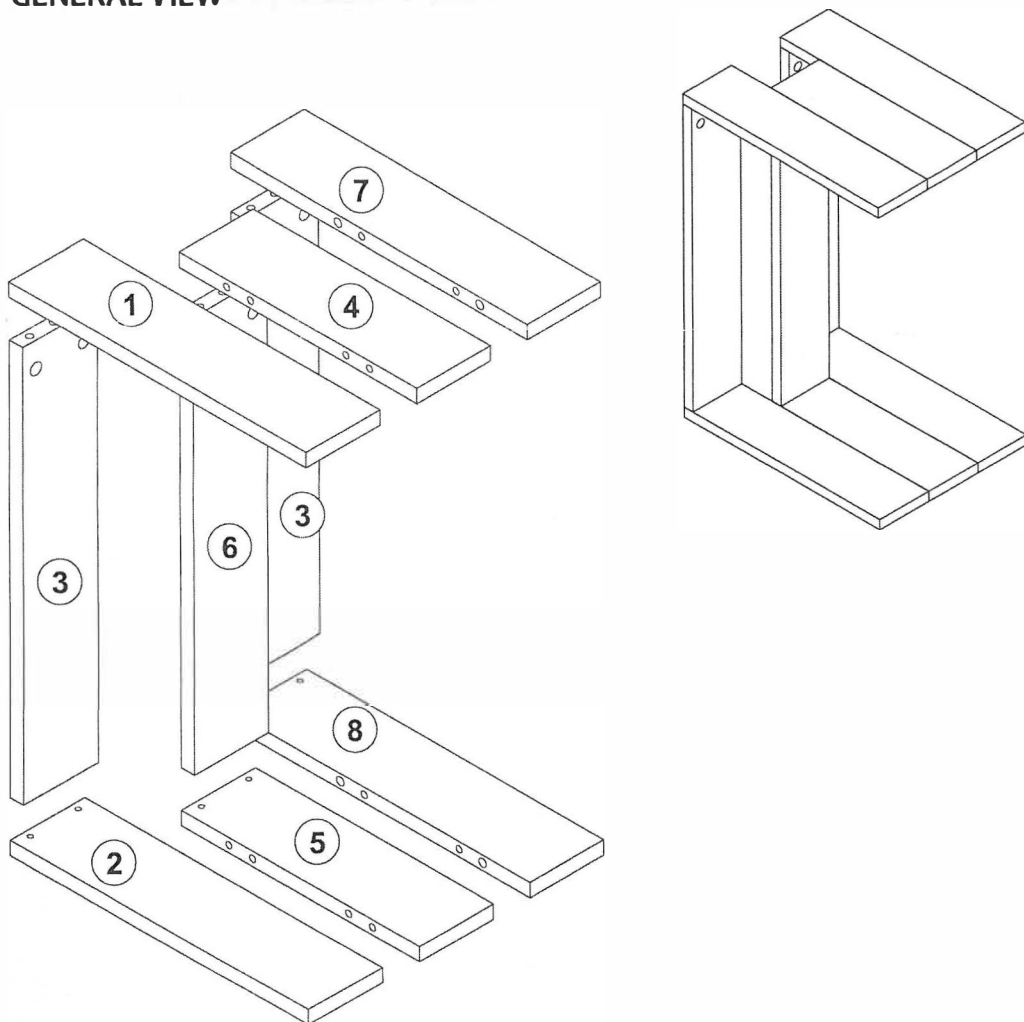

ATTENTION !!

Minifix is the main connection material used in Decortie products. Before starting assembly, please check the drawings below.

ACCESSORY LIST

A04  Ø8 11x	A08  5 mm 4x	A23  Minifix M10 14x	A22  Minifix k18 14x	A13  50 mm 6x
A12  4 SW 1x	A06  18 mm 4x	A06  18 mm 10x	A06  18 mm 4x	
	c1	c2	c3	

GENERAL VIEW

1

BLOCK-1

2

BLOCK-2

3

BLOCK-3

4