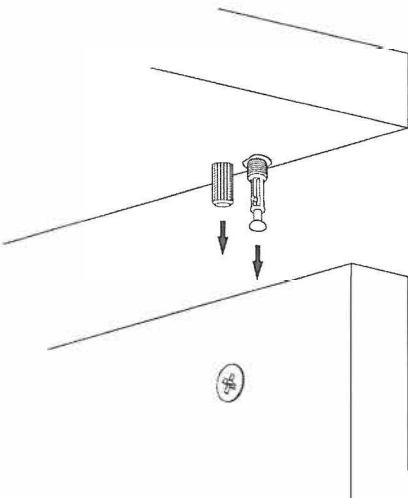

ATTENTION !!

Minifix is the main connection material used in Decortie products. Before starting assembly, please check the drawings below.

ACCESSORY LIST

A04  Ø8 11x	A08  5 mm 4x	A23  Minifix M10 14x	A22  Minifix k18 14x	A13  50 mm 6x
A12  4 SW 1x	A06  18 mm 4x	A06  18 mm 10x	A06  18 mm 4x	
	c1	c2	c3	