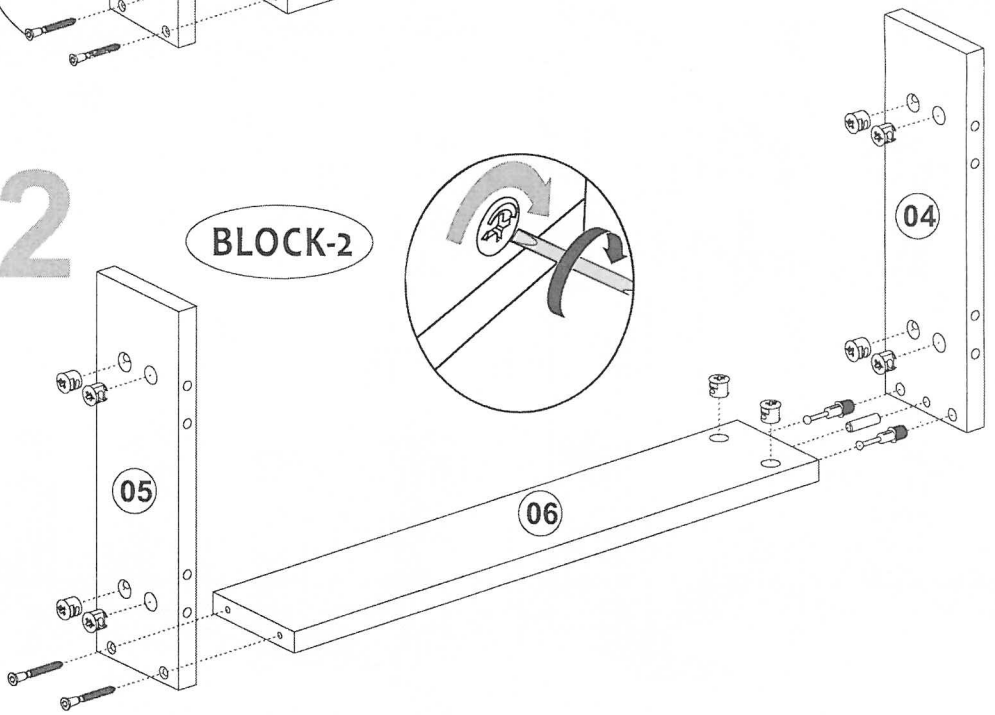

ATTENTION !!

Minifix is the main connection material used in Decortie products. Before starting assembly, please check the drawings below.

ACCESSORY LIST

A04  Ø8 11x	A08  5 mm 4x	A23  Minifix M10 14x	A22  Minifix k18 14x	A13  50 mm 6x
A12  4 SW 1x	A06  18 mm 4x	A06  18 mm 10x	A06  18 mm 4x	
	c1	c2	c3	

GENERAL VIEW

1

BLOCK-1

2

BLOCK-2

3

BLOCK-3

4