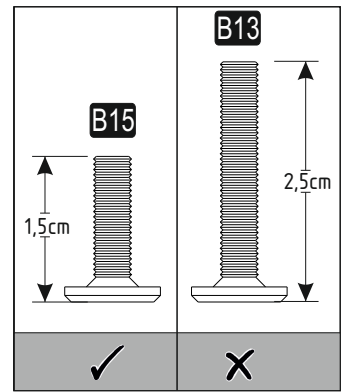

2

3

3

Follow the installation steps in the order as shown.
Position the parts as shown in the installation guide steps.

ACCESSORY LIST

A22 Minifix k18  20x 50mm	A23 Minifix M10  20x	A04 Ø8  4x	A12 Allen  1x	A26 Allen  1x 18mm
A13  8x	A69 P.D.  7x	B13 25 (black)mm  7x	B15 15 (black)mm  8x	A06  C1-28x 3,5x18
A25 ARK.PL  10x	A35 15x20x60  1x	A17 4X50  1x	A16 DbØ8  1x	A18  11x

1. step

2. step

3^{step}

4^{step}

5. step

6. step

7. step

8. step