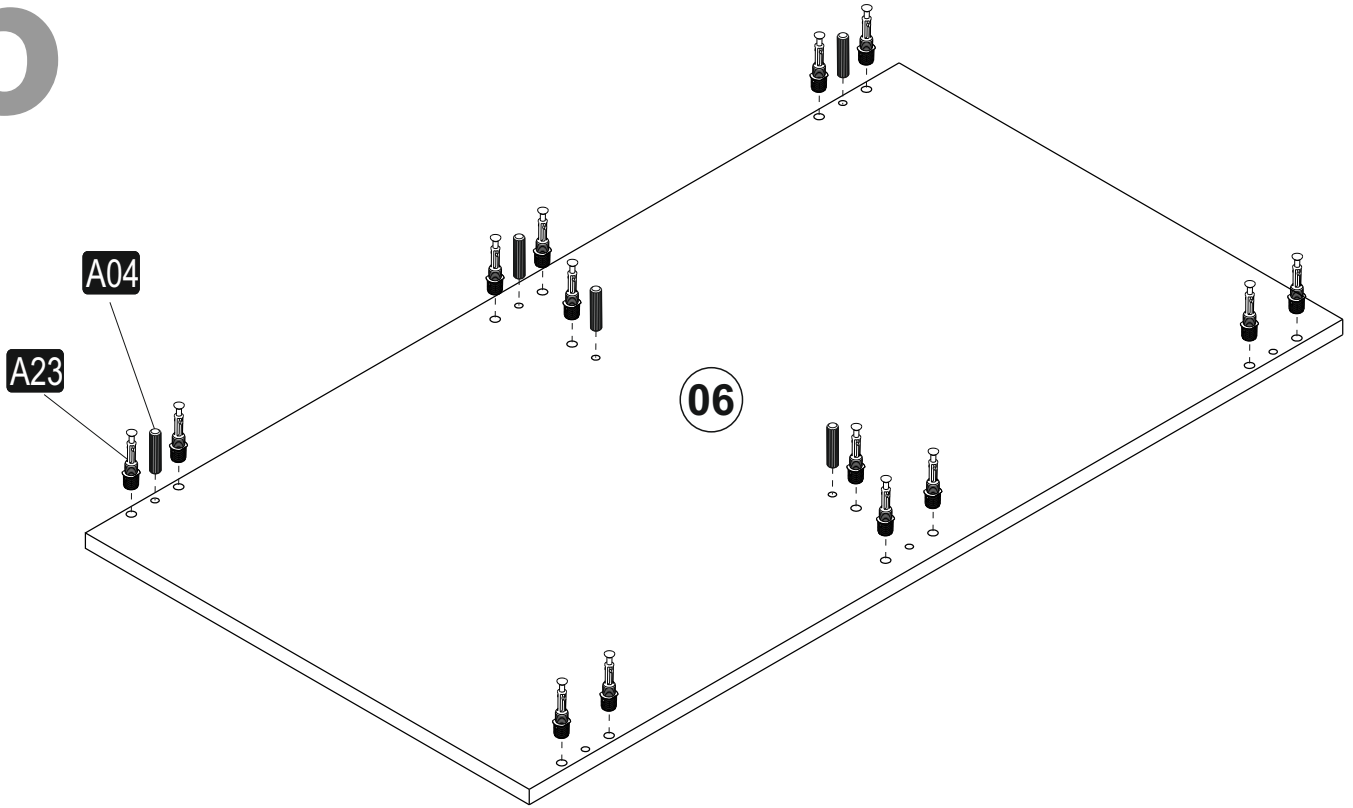

ATTENTION !!

Minifix is the main connection material used in Decortie products. Before starting assembly, please check the drawings below.

A23

A04

A22

This module should be assembled by two people.

ACCESSORY LIST

A22 Minifix k18  16x	A23 Minifix M10  16x	A04 Ø8  10x	A13 50 mm  12x	B03 25 mm  2x
A12 4 SW  1x	A26 Allen  1x	A08 Pbc  4x	A06 18 mm  30x	

GENERAL VIEW

1

2

3

4

5

6