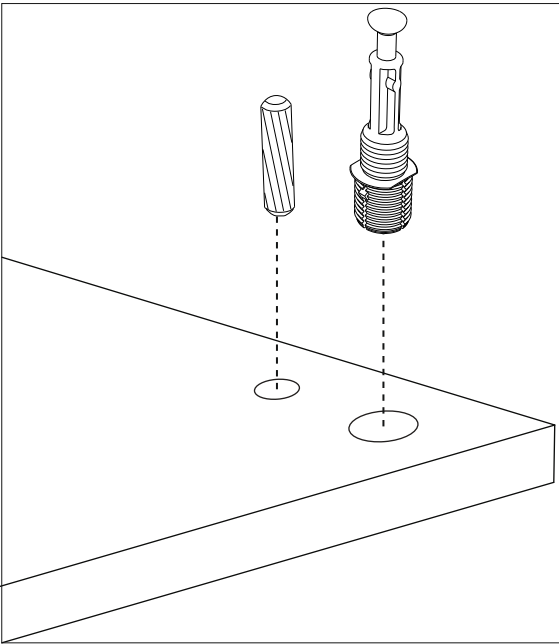

ATTENTION !!

Minifix is the main connection material used in Decortie products. Before starting assembly, please check the drawings below.

A23

A04

A22

This module should be assembled by two people.

ACCESSORY LIST

A22 Minifix k18  16x	A23 Minifix M10  16x	A04 Ø8  10x	A13 50 mm  12x	B03 25 mm  2x
A12 4 SW  1x	A26 Allen  1x	A08 Pbc  4x	A06 18 mm  30x	

GENERAL VIEW

1

2

3

4

5

6