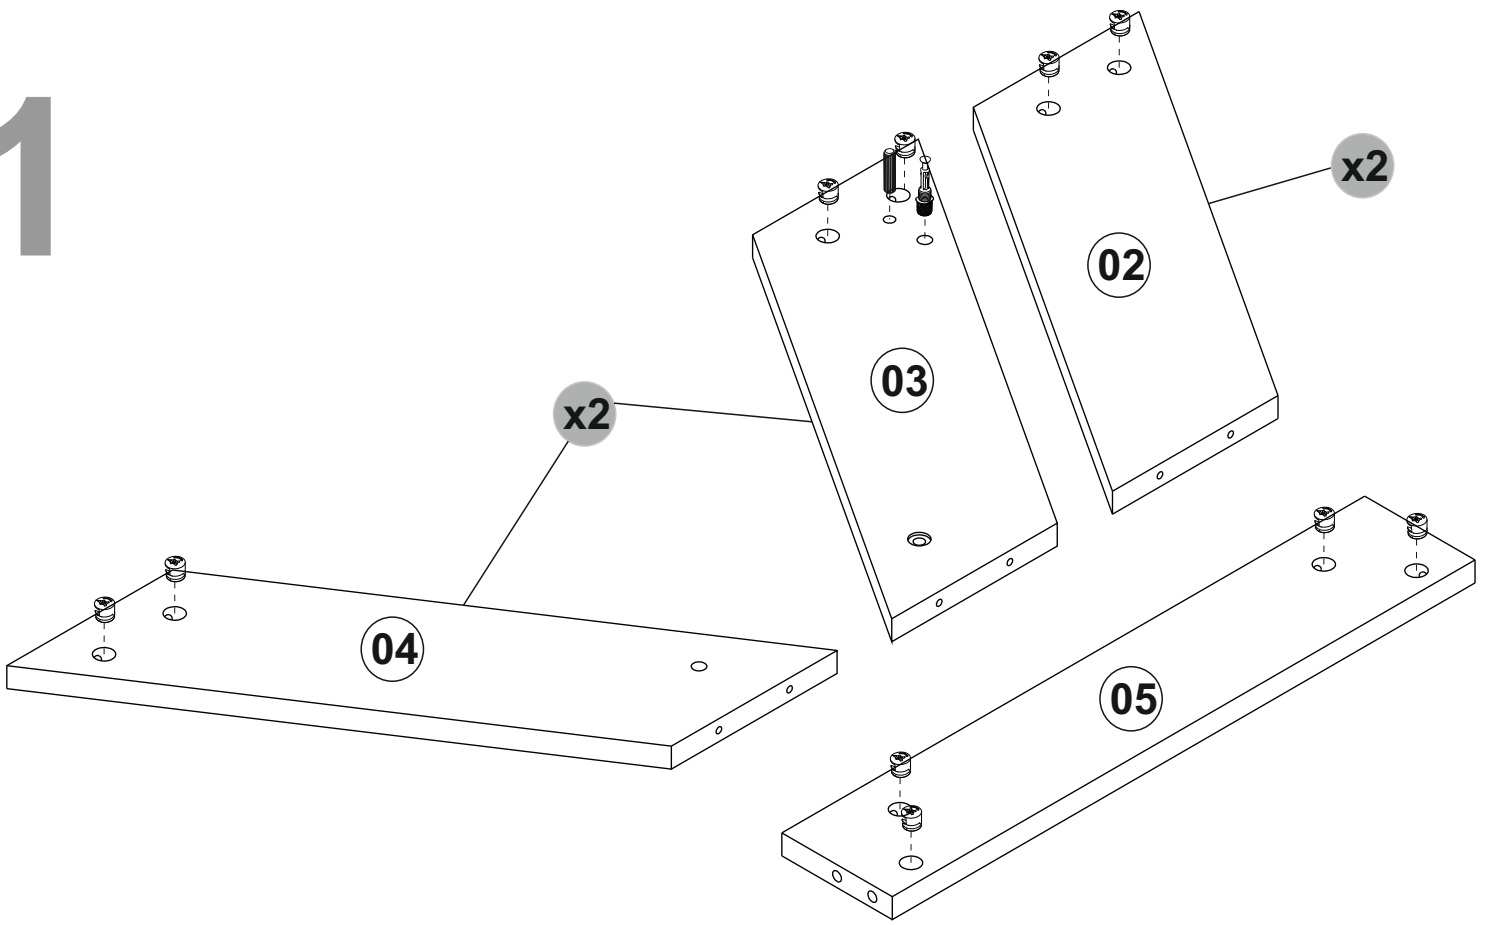

ATTENTION !!

Minifix is the main connection material used in Decortie products. Before starting assembly, please check the drawings below.

A23

A04

A22

This module should be assembled by two people.

ACCESSORY LIST

A22 Minifix k18  16x	A23 Minifix M10  16x	A04 Ø8  10x	A13 50 mm  12x	B03 25 mm  2x
A12 4 SW  1x	A26 Allen  1x	A08 Pbc  4x	A06 18 mm  30x	

GENERAL VIEW

1

2

3

4

5

6