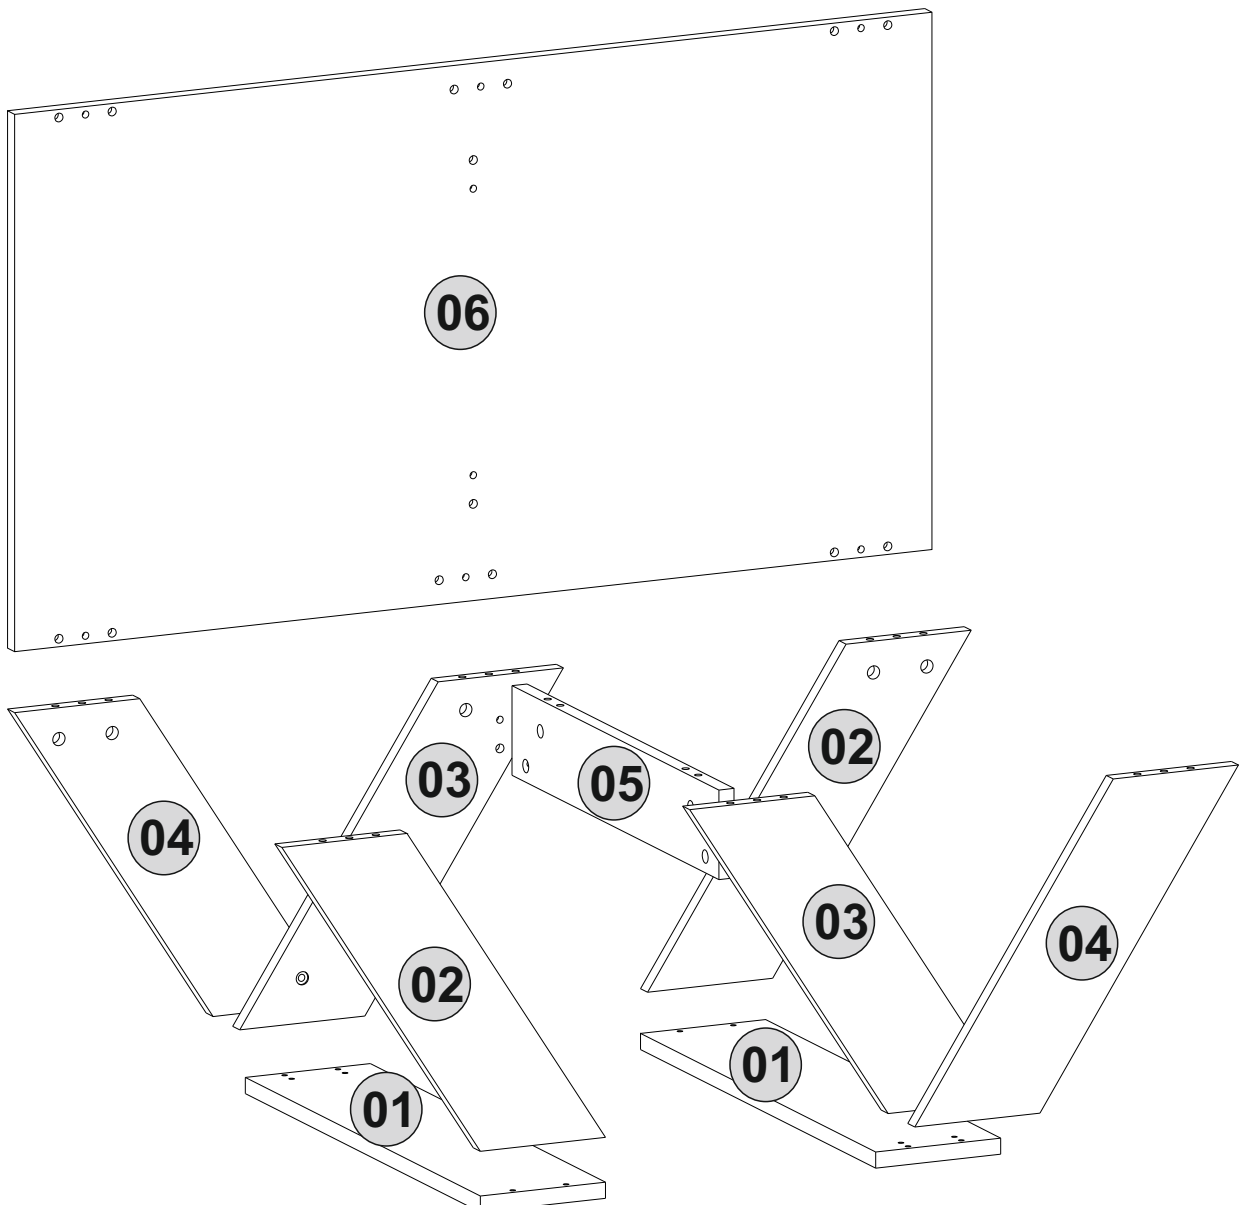

GENERAL VIEW