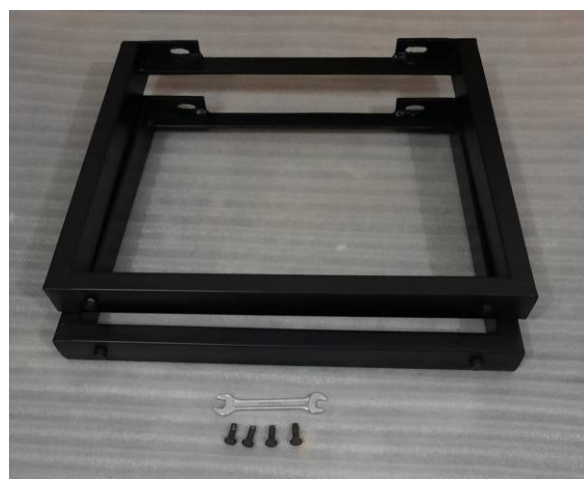

# FM 1008004, Assembly Instructions (Live Edge coffee Table)

1.

2.

3.

Please use two bolt per leg only