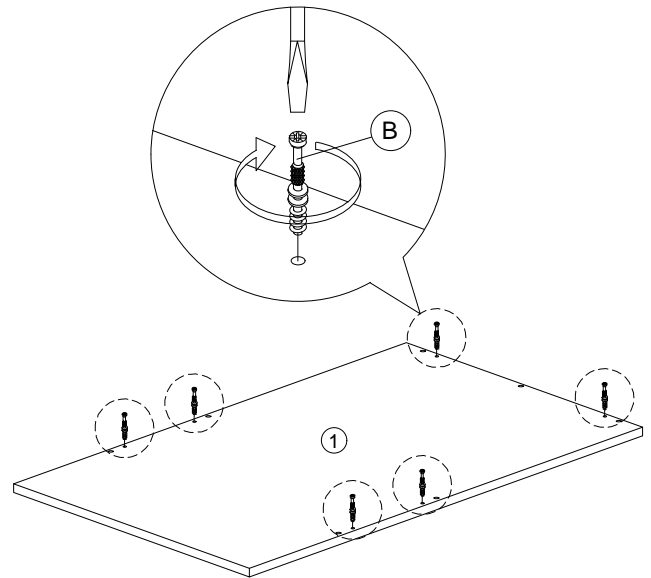

Step 3

B		Myfix	6Pcs