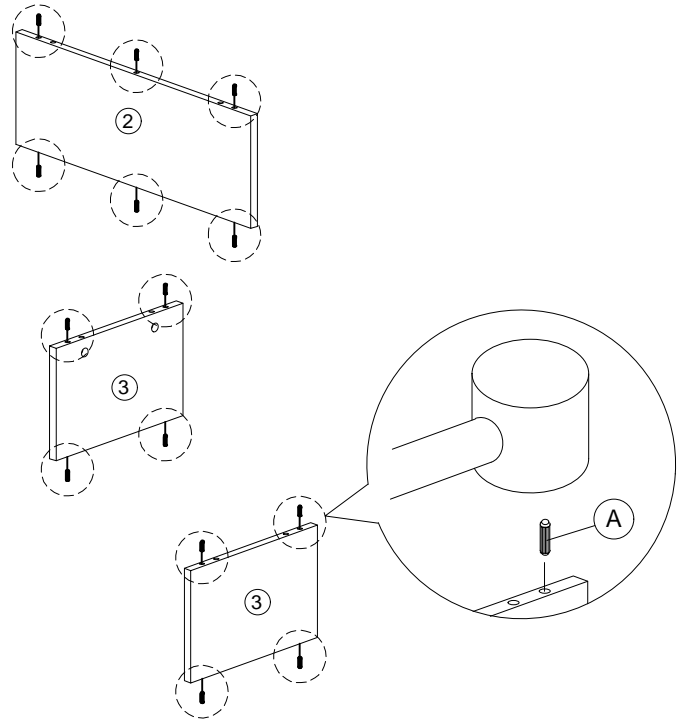

Step 1

A		8x25mm Dowel Wood	14Pcs