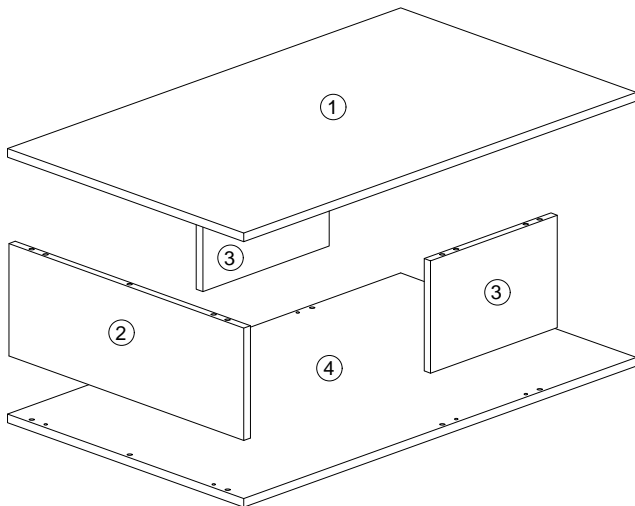

# Assembly Instruction

Model : 049-000064

| Hardware List |                                                                                     |                       |       |
|---------------|-------------------------------------------------------------------------------------|-----------------------|-------|
| No.           | SHAPE                                                                               | DESCRIPTION           | Qty.  |
| A             |  | 8x25mm Dowel Wood     | 14Pcs |
| B             |  | 15MM Myfix Minifix    | 6Sets |
| C             |  | M3.5x16mm Screw       | 16Pcs |
| D             |  | M4x45mm Screw         | 6Pcs  |
| E             |  | Round Taper Leg 150mm | 4Pcs  |

## Part List