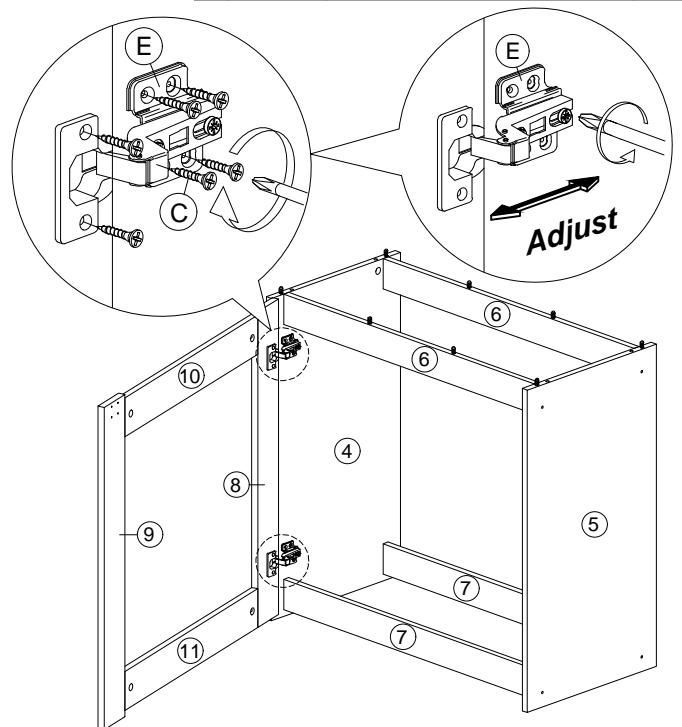

Step 4

D		M4x45mm Screw	4Pcs
I		Sticker	4Pcs

Step 5

D		M4x45mm Screw	4Pcs
I		Sticker	4Pcs

Assembly Instruction

Step 6

H		5/8 Nail With Pin	4Pcs
---	---	-------------------	------

Step 7

B		Minifix	4Pcs
---	---	---------	------

Step 8

B		Minifix	4Pcs
---	---	---------	------

Step 9

C		M3.5x16mm Screw	12Pcs
E		Hinges 7/8	2Pcs

Assembly Instruction

Step 10

C		M3.5x16mm Screw	4Pcs
G		Furniture Bolt	1Pc

Step 11

C		M3.5x16mm Screw	12Pcs
E		Hinges 7/8	2Pcs

Step 12

C		M3.5x16mm Screw	4Pcs
G		Furniture Bolt	1Pc

Step 13

C		M3.5x16mm Screw	36Pcs
F		TJ 5022 6 hole Hinges(RB) 50mmX30mmX1.5mm (T&J)	6Pcs

Assembly Instruction