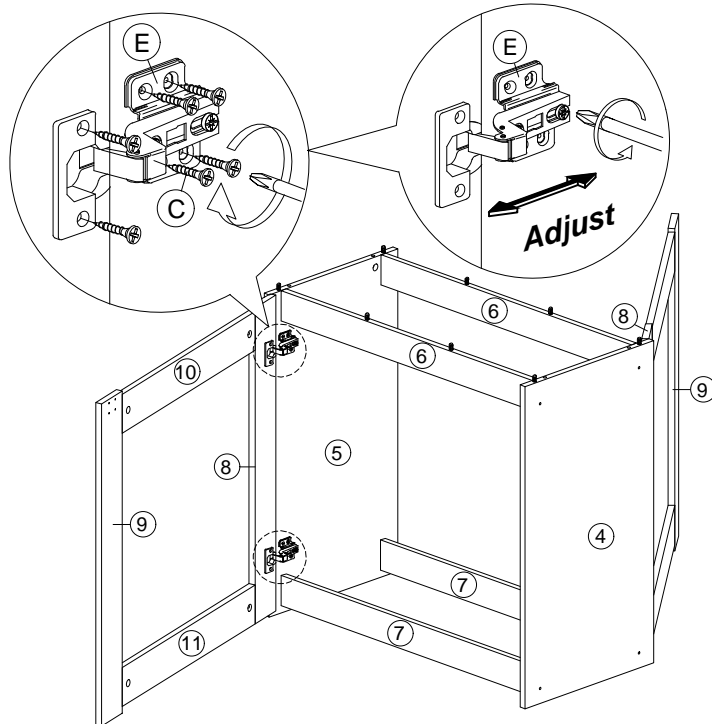

Step 4

D		M4x45mm Screw	4Pcs
I		Sticker	4Pcs

Step 5

D		M4x45mm Screw	4Pcs
I		Sticker	4Pcs

Assembly Instruction

Step 6

H		5/8 Nail With Pin	4Pcs
---	---	-------------------	------

Step 7

B		Minifix	4Pcs
---	---	---------	------

Step 8

B		Minifix	4Pcs
---	---	---------	------

Step 9

C		M3.5x16mm Screw	12Pcs
E		Hinges 7/8	2Pcs

Assembly Instruction

Step 10

C		M3.5x16mm Screw	4Pcs
G		Furniture Bolt	1Pc

Step 11

C		M3.5x16mm Screw	12Pcs
E		Hinges 7/8	2Pcs

Step 12

C		M3.5x16mm Screw	4Pcs
G		Furniture Bolt	1Pc

Step 13

C		M3.5x16mm Screw	36Pcs
F		TJ 5022 6 hole Hinges(RB) 50mmX30mmX1.5mm (T&J)	6Pcs

Assembly Instruction