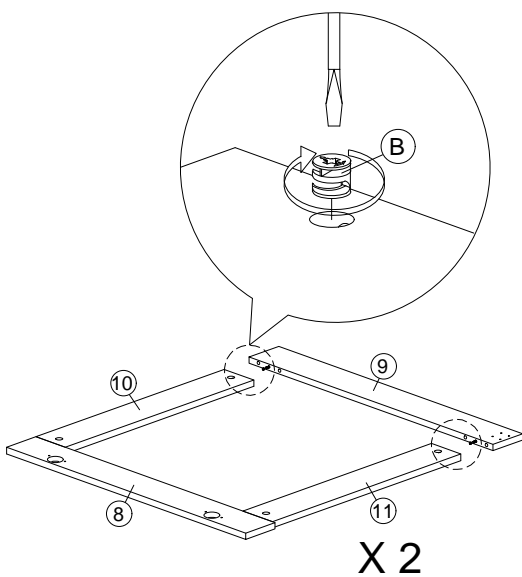

Step 4

D		M4x45mm Screw	4Pcs
I		Sticker	4Pcs

Step 5

D		M4x45mm Screw	4Pcs
I		Sticker	4Pcs

Assembly Instruction

Step 6

H		5/8 Nail With Pin	4Pcs
---	---	-------------------	------

Step 7

B		Minifix	4Pcs
---	---	---------	------

Step 8

B		Minifix	4Pcs
---	---	---------	------

Step 9

C		M3.5x16mm Screw	12Pcs
E		Hinges 7/8	2Pcs

Assembly Instruction

Step 10

C		M3.5x16mm Screw	4Pcs
G		Furniture Bolt	1Pc

Step 11

C		M3.5x16mm Screw	12Pcs
E		Hinges 7/8	2Pcs

Step 12

C		M3.5x16mm Screw	4Pcs
G		Furniture Bolt	1Pc

Step 13

C		M3.5x16mm Screw	36Pcs
F		TJ 5022 6 hole Hinges(RB) 50mmX30mmX1.5mm (T&J)	6Pcs

Assembly Instruction