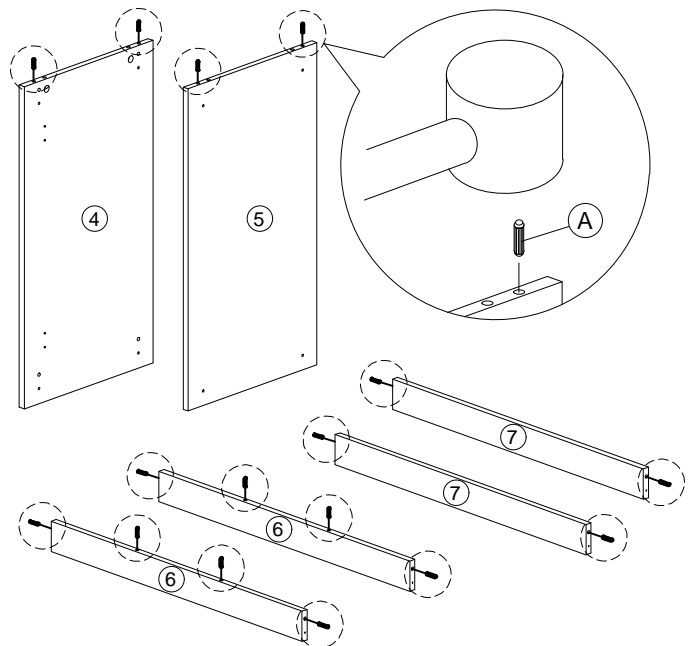

Assembly Instruction

Model : 049-000060

Hardware List			
No.	SHAPE	DESCRIPTION	Qty.
A		8x25mm Dowel	16Pcs
B		15MM Myfix Minifix	12Sets
C		M3.5x16mm Screw	68Pcs
D		M4x45mm Screw	8Pcs
E		Hinges 7/8	4Pcs
F		TJ 5022 6 hole Hingers(RB) 50mmX30mmX1.5mm (T&J)	6Pcs
G		Furniture Bolt	2Pcs
H		5/8 Nail With Pin	8Pcs
I		Sticker	8Pcs
J		8x40mm Dowel	16Pcs

Part List

Step 1

A		8x25mm Dowel	16Pcs
---	---	--------------	-------

Assembly Instruction

Step 2

J		8x40mm Dowel	16Pcs
---	---	--------------	-------

Step 3

B		Myfix	12Pcs
---	---	-------	-------

Step 4

D		M4x45mm Screw	4Pcs
I		Sticker	4Pcs

Step 5

D		M4x45mm Screw	4Pcs
I		Sticker	4Pcs

Assembly Instruction

Step 6

H		5/8 Nail With Pin	4Pcs
---	---	-------------------	------

Step 7