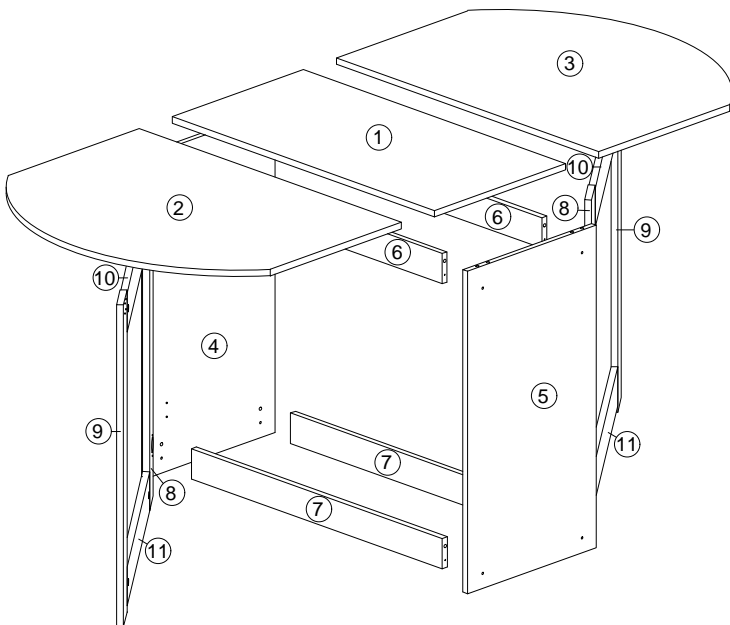

Assembly Instruction

Model : 049-000060

Hardware List			
No.	SHAPE	DESCRIPTION	Qty.
A		8x25mm Dowel	16Pcs
B		15MM Myfix Minifix	12Sets
C		M3.5x16mm Screw	68Pcs
D		M4x45mm Screw	8Pcs
E		Hinges 7/8	4Pcs
F		TJ 5022 6 hole Hingers(RB) 50mmX30mmX1.5mm (T&J)	6Pcs
G		Furniture Bolt	2Pcs
H		5/8 Nail With Pin	8Pcs
I		Sticker	8Pcs
J		8x40mm Dowel	16Pcs

Part List

Step 1

A		8x25mm Dowel	16Pcs
---	---	--------------	-------

Assembly Instruction

Step 2

J		8x40mm Dowel	16Pcs
---	---	--------------	-------

Step 3

B		Myfix	12Pcs
---	---	-------	-------