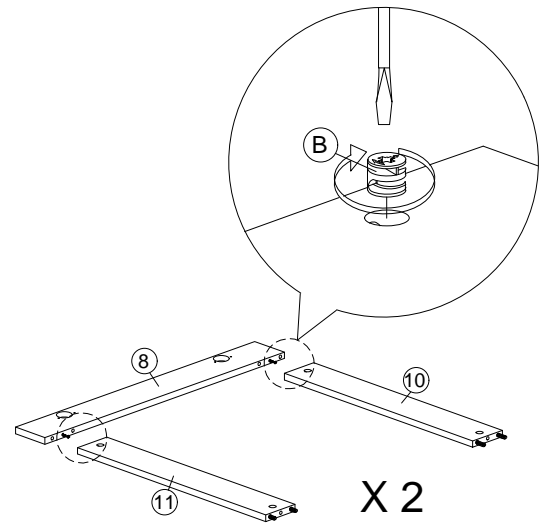

Part List

Step 1

A		8x25mm Dowel	16Pcs
---	---	--------------	-------

Assembly Instruction

Step 2

J		8x40mm Dowel	16Pcs
---	---	--------------	-------

Step 3

B		Myfix	12Pcs
---	---	-------	-------

Step 4

D		M4x45mm Screw	4Pcs
I		Sticker	4Pcs

Step 5

D		M4x45mm Screw	4Pcs
I		Sticker	4Pcs

Assembly Instruction

Step 6

H		5/8 Nail With Pin	4Pcs
---	---	-------------------	------

Step 7

B		Minifix	4Pcs
---	---	---------	------

Step 8

B		Minifix	4Pcs
---	---	---------	------

Step 9

C		M3.5x16mm Screw	12Pcs
E		Hinges 7/8	2Pcs

Assembly Instruction

Step 10

C		M3.5x16mm Screw	4Pcs
G		Furniture Bolt	1Pc

Step 11

C		M3.5x16mm Screw	12Pcs
E		Hinges 7/8	2Pcs

Step 12

C		M3.5x16mm Screw	4Pcs
G		Furniture Bolt	1Pc

Step 13

C		M3.5x16mm Screw	36Pcs
F		TJ 5022 6 hole Hinges(RB) 50mmX30mmX1.5mm (T&J)	6Pcs

Assembly Instruction