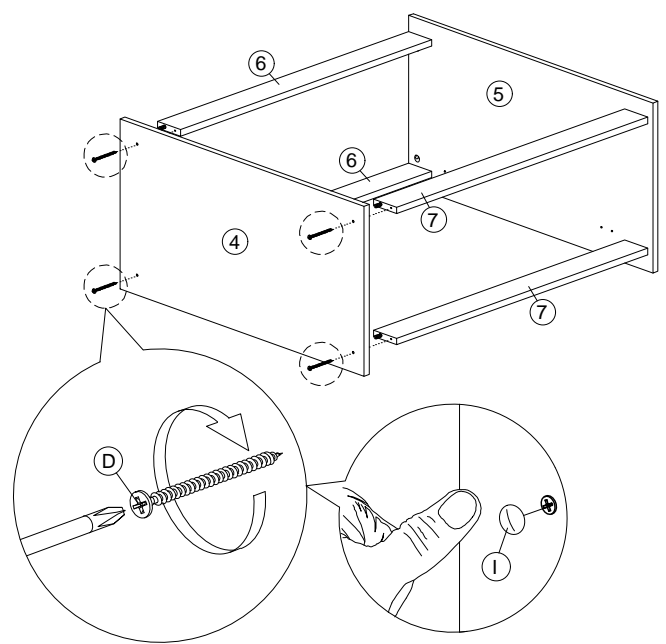

Assembly Instruction

Model : 049-000060

Hardware List			
No.	SHAPE	DESCRIPTION	Qty.
A		8x25mm Dowel	16Pcs
B		15MM Myfix Minifix	12Sets
C		M3.5x16mm Screw	68Pcs
D		M4x45mm Screw	8Pcs
E		Hinges 7/8	4Pcs
F		TJ 5022 6 hole Hingers(RB) 50mmX30mmX1.5mm (T&J)	6Pcs
G		Furniture Bolt	2Pcs
H		5/8 Nail With Pin	8Pcs
I		Sticker	8Pcs
J		8x40mm Dowel	16Pcs

Part List

Step 1

A		8x25mm Dowel	16Pcs
---	---	--------------	-------

Assembly Instruction

Step 2

J		8x40mm Dowel	16Pcs
---	---	--------------	-------

Step 3

B		Myfix	12Pcs
---	---	-------	-------

Step 4

D		M4x45mm Screw	4Pcs
I		Sticker	4Pcs

Step 5

D		M4x45mm Screw	4Pcs
I		Sticker	4Pcs

Assembly Instruction

Step 6

H		5/8 Nail With Pin	4Pcs
---	---	-------------------	------

Step 7