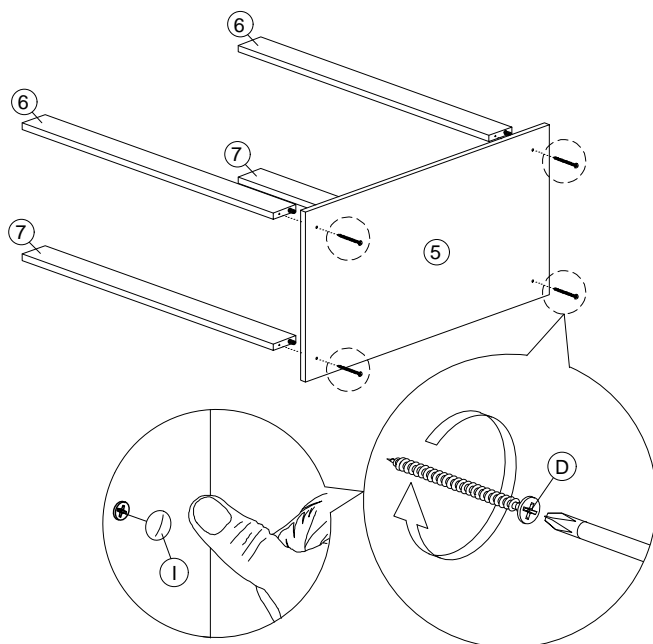

Assembly Instruction

Model : 049-000060

Hardware List			
No.	SHAPE	DESCRIPTION	Qty.
A		8x25mm Dowel	16Pcs
B		15MM Myfix Minifix	12Sets
C		M3.5x16mm Screw	68Pcs
D		M4x45mm Screw	8Pcs
E		Hinges 7/8	4Pcs
F		TJ 5022 6 hole Hingers(RB) 50mmX30mmX1.5mm (T&J)	6Pcs
G		Furniture Bolt	2Pcs
H		5/8 Nail With Pin	8Pcs
I		Sticker	8Pcs
J		8x40mm Dowel	16Pcs

Part List

Step 1

A		8x25mm Dowel	16Pcs
---	---	--------------	-------

Assembly Instruction

Step 2

J		8x40mm Dowel	16Pcs
---	---	--------------	-------

Step 3

B		Myfix	12Pcs
---	---	-------	-------

Step 4

D		M4x45mm Screw	4Pcs
I		Sticker	4Pcs

Step 5

D		M4x45mm Screw	4Pcs
I		Sticker	4Pcs

Assembly Instruction

Step 6

H		5/8 Nail With Pin	4Pcs
---	---	-------------------	------

Step 7