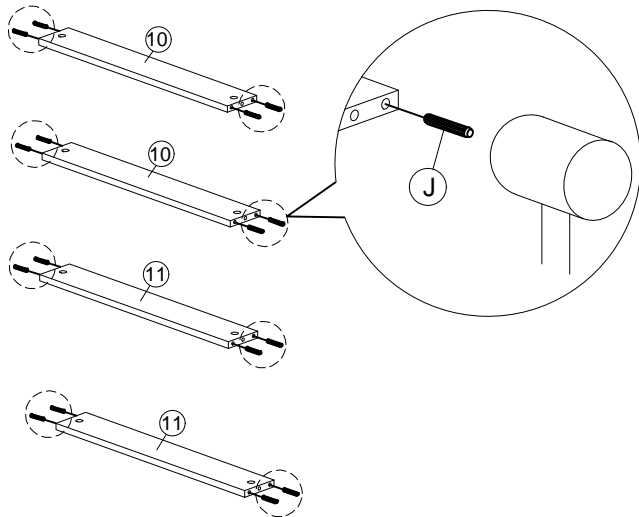

Assembly Instruction

Model : 049-000060

Hardware List			
No.	SHAPE	DESCRIPTION	Qty.
A		8x25mm Dowel	16Pcs
B		15MM Myfix Minifix	12Sets
C		M3.5x16mm Screw	68Pcs
D		M4x45mm Screw	8Pcs
E		Hinges 7/8	4Pcs
F		TJ 5022 6 hole Hingers(RB) 50mmX30mmX1.5mm (T&J)	6Pcs
G		Furniture Bolt	2Pcs
H		5/8 Nail With Pin	8Pcs
I		Sticker	8Pcs
J		8x40mm Dowel	16Pcs

Part List

Step 1

A		8x25mm Dowel	16Pcs
---	---	--------------	-------

Assembly Instruction

Step 2

J		8x40mm Dowel	16Pcs
---	---	--------------	-------

Step 3

B		Myfix	12Pcs
---	---	-------	-------

Step 4

D		M4x45mm Screw	4Pcs
I		Sticker	4Pcs

Step 5

D		M4x45mm Screw	4Pcs
I		Sticker	4Pcs

Assembly Instruction

Step 6

H		5/8 Nail With Pin	4Pcs
---	---	-------------------	------

Step 7

Step 11

C		M3.5x16mm Screw	12Pcs
E		Hinges 7/8	2Pcs

Step 12

C		M3.5x16mm Screw	4Pcs
G		Furniture Bolt	1Pc

Step 13

C		M3.5x16mm Screw	36Pcs
F		TJ 5022 6 hole Hinges(RB) 50mmX30mmX1.5mm (T&J)	6Pcs

Assembly Instruction