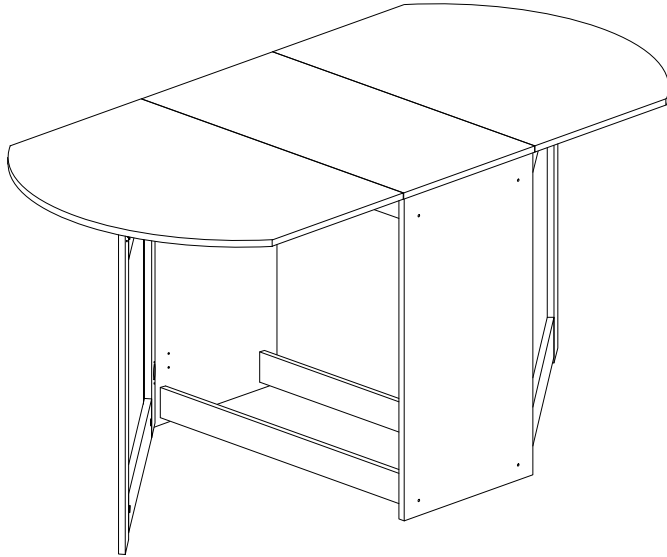

Assembly Instruction

Model : 049-000060

Hardware List			
No.	SHAPE	DESCRIPTION	Qty.
A		8x25mm Dowel	16Pcs
B		15MM Myfix Minifix	12Sets
C		M3.5x16mm Screw	68Pcs
D		M4x45mm Screw	8Pcs
E		Hinges 7/8	4Pcs
F		TJ 5022 6 hole Hingers(RB) 50mmX30mmX1.5mm (T&J)	6Pcs
G		Furniture Bolt	2Pcs
H		5/8 Nail With Pin	8Pcs
I		Sticker	8Pcs
J		8x40mm Dowel	16Pcs