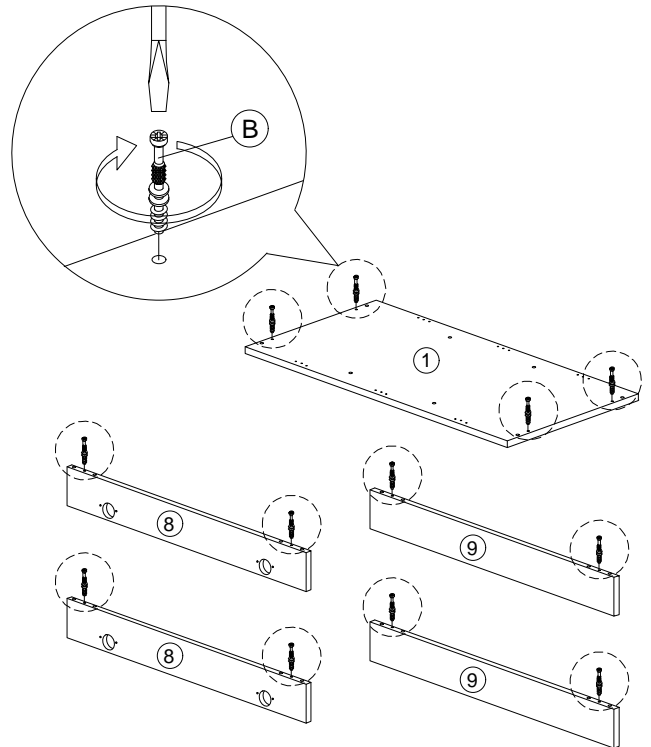

Assembly Instruction

Model : 049-000060

Hardware List			
No.	SHAPE	DESCRIPTION	Qty.
A		8x25mm Dowel	16Pcs
B		15MM Myfix Minifix	12Sets
C		M3.5x16mm Screw	68Pcs
D		M4x45mm Screw	8Pcs
E		Hinges 7/8	4Pcs
F		TJ 5022 6 hole Hingers(RB) 50mmX30mmX1.5mm (T&J)	6Pcs
G		Furniture Bolt	2Pcs
H		5/8 Nail With Pin	8Pcs
I		Sticker	8Pcs
J		8x40mm Dowel	16Pcs

Part List

Step 1

A		8x25mm Dowel	16Pcs
---	---	--------------	-------

Assembly Instruction

Step 2

J		8x40mm Dowel	16Pcs
---	---	--------------	-------

Step 3

B		Myfix	12Pcs
---	---	-------	-------

Step 4

D		M4x45mm Screw	4Pcs
I		Sticker	4Pcs

Step 5

D		M4x45mm Screw	4Pcs
I		Sticker	4Pcs

Assembly Instruction

Step 6

H		5/8 Nail With Pin	4Pcs
---	---	-------------------	------

Step 7

B		Minifix	4Pcs
---	---	---------	------

Step 8

B		Minifix	4Pcs
---	---	---------	------

Step 9

C		M3.5x16mm Screw	12Pcs
E		Hinges 7/8	2Pcs

Assembly Instruction

Step 10

C		M3.5x16mm Screw	4Pcs
G		Furniture Bolt	1Pc